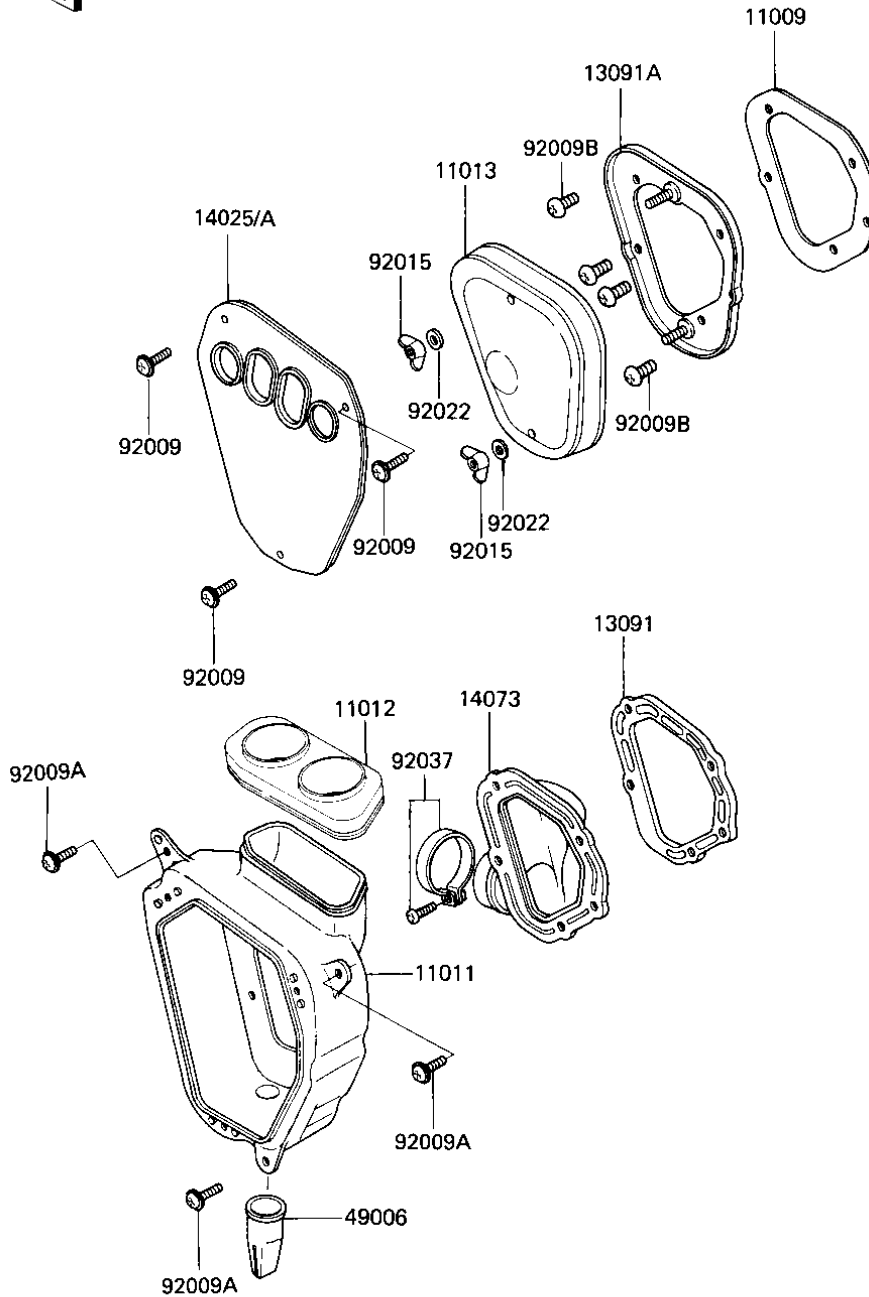

1984 KDX200 PARTS DIAGRAM

AIR CLEANER

E1130-0119

1984 KDX200 PARTS LIST

AIR CLEANER

ITEM NAME	PART NUMBER	QUANTITY
GASKET,AIR FILTER CAS (Ref # 11009)	11009-1317	1
CASE-AIR FILTER (Ref # 11011)	11011-1125	1
CAP,AIR FILTER CASE (Ref # 11012)	11012-1199	1
ELEMENT-AIR FILTER (Ref # 11013)	11013-1071	1
HOLDER,AIR FILTER DUC (Ref # 13091)	13091-1161	1
HOLDER,AIR FILTER ELE (Ref # 13091A)	13091-1162	1
COVER,AIR FILTER (Ref # 14025A)	14025-1787	1
DUCT,AIR FILTER (Ref # 14073)	14073-1091	1
BOOT (Ref # 49006)	49006-1012	1
SCREW,6X18 (Ref # 92009)	92009-1111	3
SCREW,6X14 (Ref # 92009A)	92009-1287	3
SCREW,5X12 (Ref # 92009B)	92009-1296	5
NUT,AIR CLEANER CAP (Ref # 92015)	92016-062	2
WASHER 6.5X20X1.6T (Ref # 92022)	92022-125	2
CLAMP (Ref # 92037)	92037-171	1