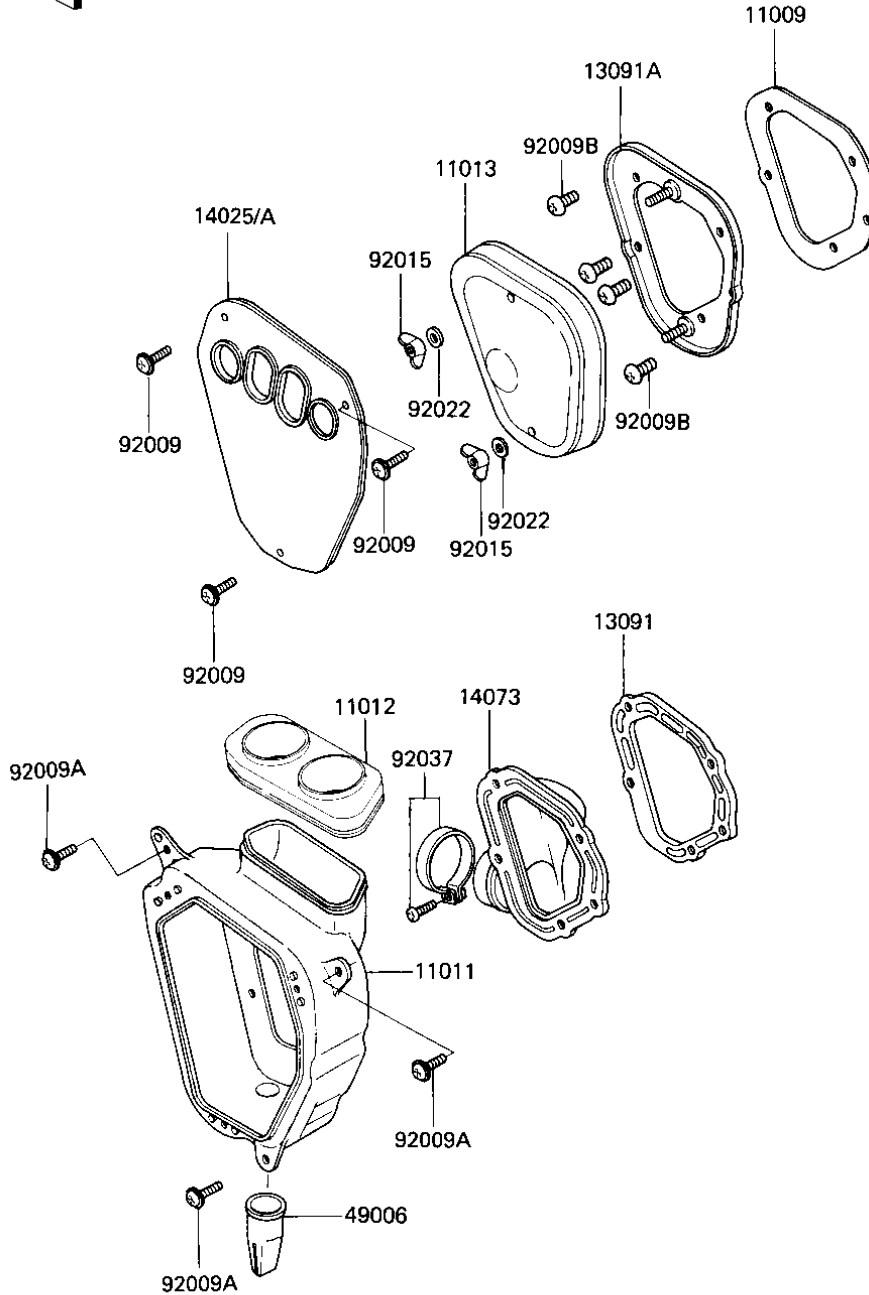

# 1983 KDX200 PARTS DIAGRAM

## AIR CLEANER

E1130-0119

# 1983 KDX200 PARTS LIST

## AIR CLEANER

ITEM NAME	PART NUMBER	QUANTITY
GASKET,AIR FILTER CAS (Ref # 11009)	11009-1317	1
CASE-AIR FILTER (Ref # 11011)	11011-1125	1
CAP,AIR FILTER CASE (Ref # 11012)	11012-1199	1
ELEMENT-AIR FILTER (Ref # 11013)	11013-1071	1
HOLDER,AIR FILTER DUC (Ref # 13091)	13091-1161	1
HOLDER,AIR FILTER ELE (Ref # 13091A)	13091-1162	1
COVER,AIR FILTER CASE (Ref # 14025)	14025-1386	1
DUCT,AIR FILTER (Ref # 14073)	14073-1091	1
BOOT (Ref # 49006)	49006-1012	1
SCREW,6X18 (Ref # 92009)	92009-1111	3
SCREW,6X14 (Ref # 92009A)	92009-1287	3
SCREW,5X12 (Ref # 92009B)	92009-1296	5
NUT,AIR CLEANER CAP (Ref # 92015)	92016-062	2
WASHER 6.5X20X1.6T (Ref # 92022)	92022-125	2
CLAMP (Ref # 92037)	92037-171	1