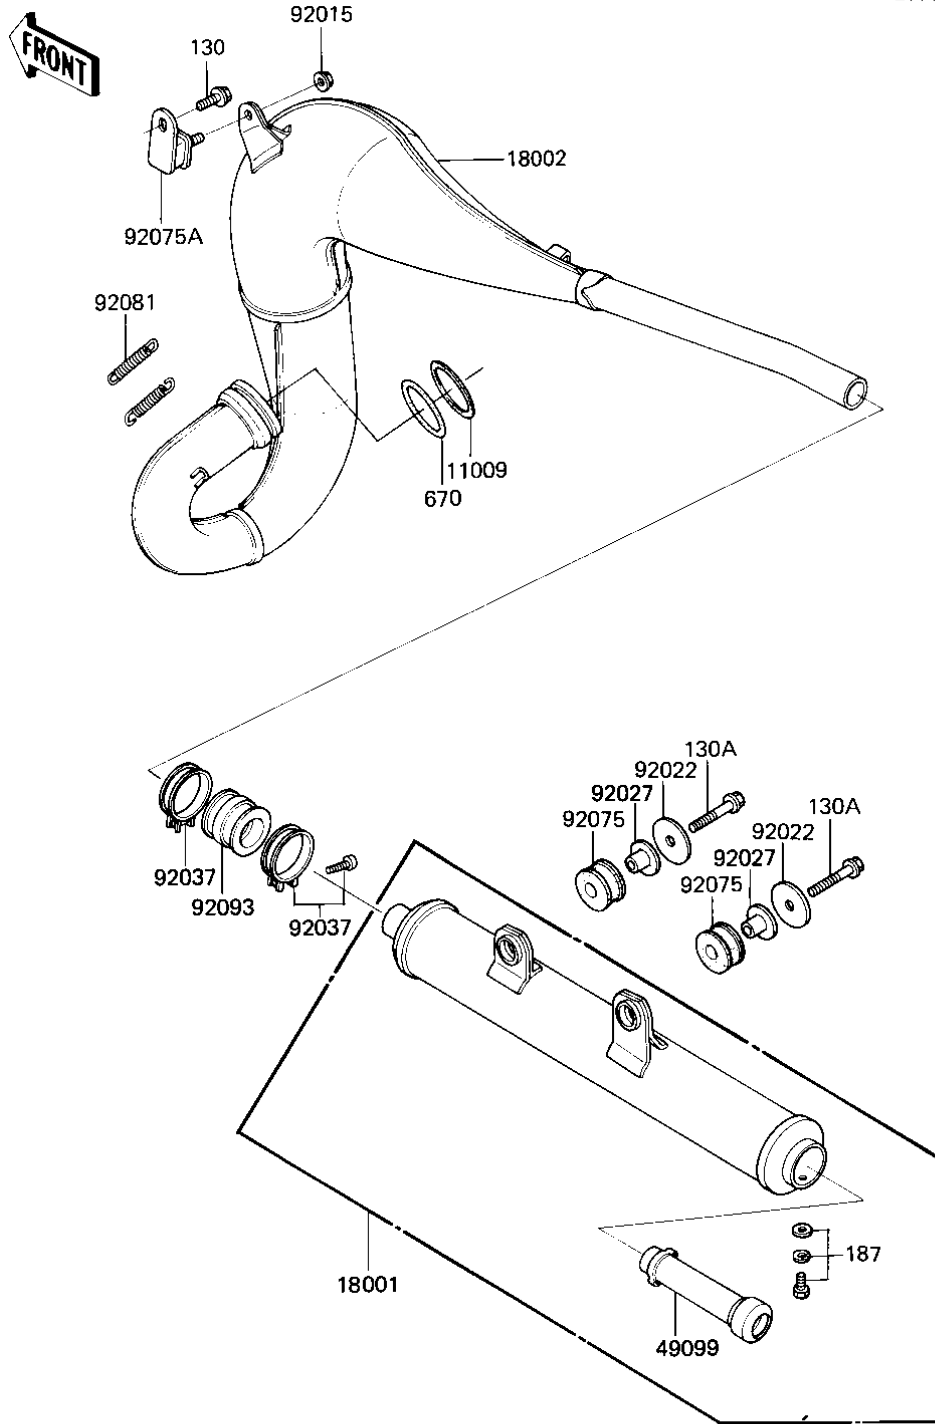

1984 KDX200 PARTS DIAGRAM

MUFFLER (KDX200-A1)

E1140-0138

1984 KDX200 PARTS LIST

MUFFLER (KDX200-A1)

ITEM NAME	PART NUMBER	QUANTITY
GASKET,EXHAUST HOLDER (Ref # 11009)	11009-1123	1
MUFFLER (Ref # 18001)	18001-1414	1
BODY-COMP-MUFFLER (Ref # 18002)	18002-1317	1
BAFFLE-PIPE MUFFLER (Ref # 49099)	49099-1126	1
NUT-6MM (Ref # 92015)	92015-1078	1
WASHER,PLAIN (Ref # 92022)	92022-298	2
COLLAR,FUEL TANK FITT (Ref # 92027)	92027-1134	2
CLAMP,CARBURETOR HOLD (Ref # 92037)	92037-1242	2
DAMPER,MUFFLER (Ref # 92075)	92075-1196	2
DAMPER,MUFFLER (Ref # 92075A)	92075-1891	1
SPRING,MUFFLER CONECT (Ref # 92081)	92081-1526	2
SEAL,EXHAUST PIPE (Ref # 92093)	92093-1012	1
BOLT,FLANGED,6X12 (Ref # 130)	130G0612	1
BOLT,FLANGED,8X30 (Ref # 130A)	130G0830	2
BOLT 6X12 (Ref # 187)	187B0612	1
"0" RING,45M/M (Ref # 670)	670E3045	1