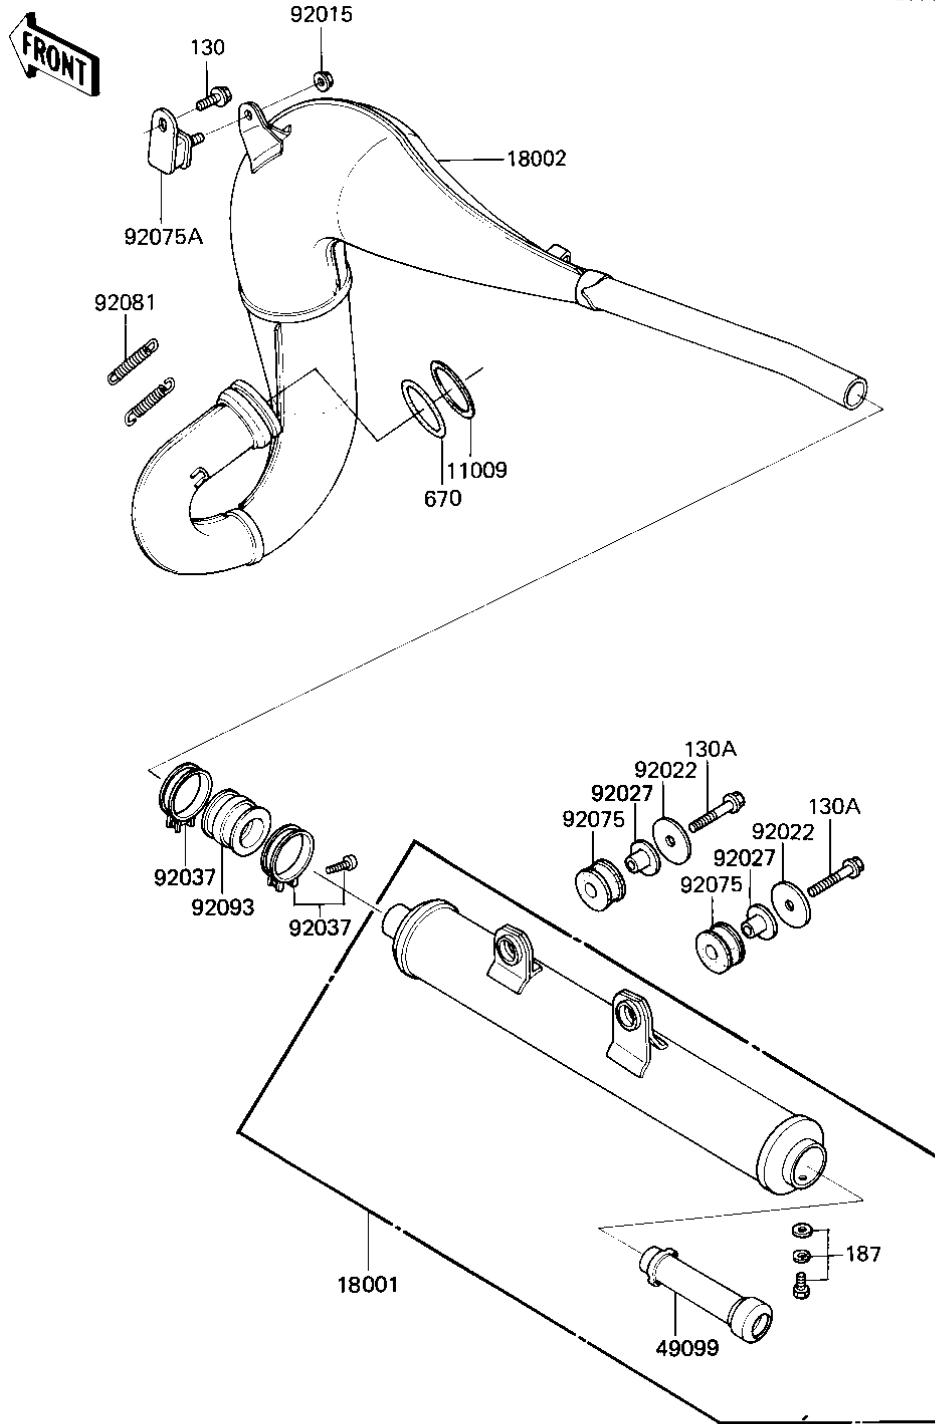

1985 KDX200 PARTS DIAGRAM

MUFFLER (KDX200-A1)

E1140-0138

1985 KDX200 PARTS LIST

MUFFLER (KDX200-A1)

ITEM NAME	PART NUMBER	QUANTITY
GASKET,EXHAUST HOLDER (Ref # 11009)	11009-1123	1
MUFFLER (Ref # 18001)	18001-1414	1
BODY-COMP-MUFFLER (Ref # 18002)	18002-1317	1
BAFFLE-PIPE MUFFLER (Ref # 49099)	49099-1126	1
NUT-6MM (Ref # 92015)	92015-1078	1
WASHER,PLAIN (Ref # 92022)	92022-298	2
COLLAR,FUEL TANK FITT (Ref # 92027)	92027-1134	2
CLAMP,CARBURETOR HOLD (Ref # 92037)	92037-1242	2
DAMPER,MUFFLER (Ref # 92075)	92075-1196	2
DAMPER,MUFFLER (Ref # 92075A)	92075-1891	1
SPRING,MUFFLER CONECT (Ref # 92081)	92081-1526	2
SEAL,EXHAUST PIPE (Ref # 92093)	92093-1012	1
BOLT,FLANGED,6X12 (Ref # 130)	130G0612	1
BOLT,FLANGED,8X30 (Ref # 130A)	130G0830	2
BOLT 6X12 (Ref # 187)	187B0612	1
"0" RING,45M/M (Ref # 670)	670E3045	1