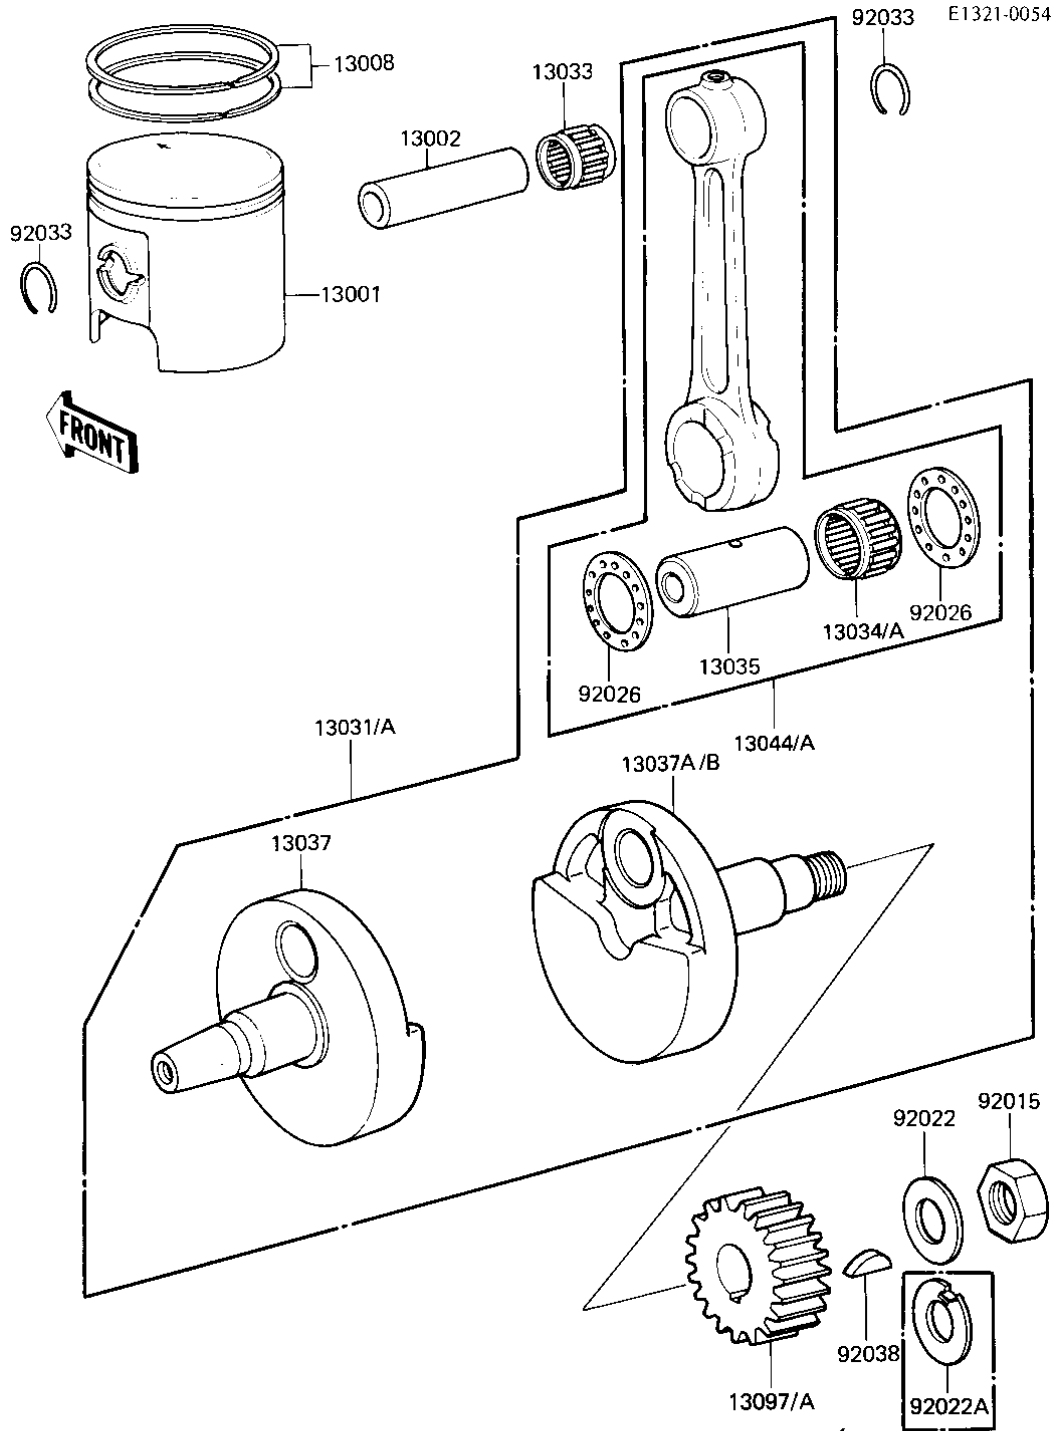

# 1983 KDX200 PARTS DIAGRAM

## CRANKSHAFT/PISTON

# 1983 KDX200 PARTS LIST

## CRANKSHAFT/PISTON

ITEM NAME	PART NUMBER	QUANTITY
PISTON-ENGINE (Ref # 13001)	13001-1160	1
PIN-PISTON (Ref # 13002)	13002-1004	1
RING-SET-PISTON (Ref # 13008)	13008-5057	1
CRANKSHAFT-COMP (Ref # 13031)	13031-1086	1
BEARING-SMALL END (Ref # 13033)	13033-1007	1
BEARING-BIG END (Ref # 13034)	13034-1079	1
PIN,CRANK (Ref # 13035)	13035-1001	1
CRANKSHAFT,LH (Ref # 13037)	13037-1161	1
CRANKSHAFT,RH (Ref # 13037A)	13037-1162	1
SET-CONNECTING ROD (Ref # 13044)	13044-5018	1
GEAR-PRIMARY SPUR,22T (Ref # 13097)	13097-1145	1
NUT,16MM (Ref # 92015)	92015-1176	1
WASHER,16.8X32X1.6 (Ref # 92022)	92022-1277	1
WASHER SIDE (Ref # 92026)	92026-011	2
CIRCLIP PISTON PIN (Ref # 92033)	92036-004	2
WOODRUFF KEY PRY PINI (Ref # 92038)	92038-003	1