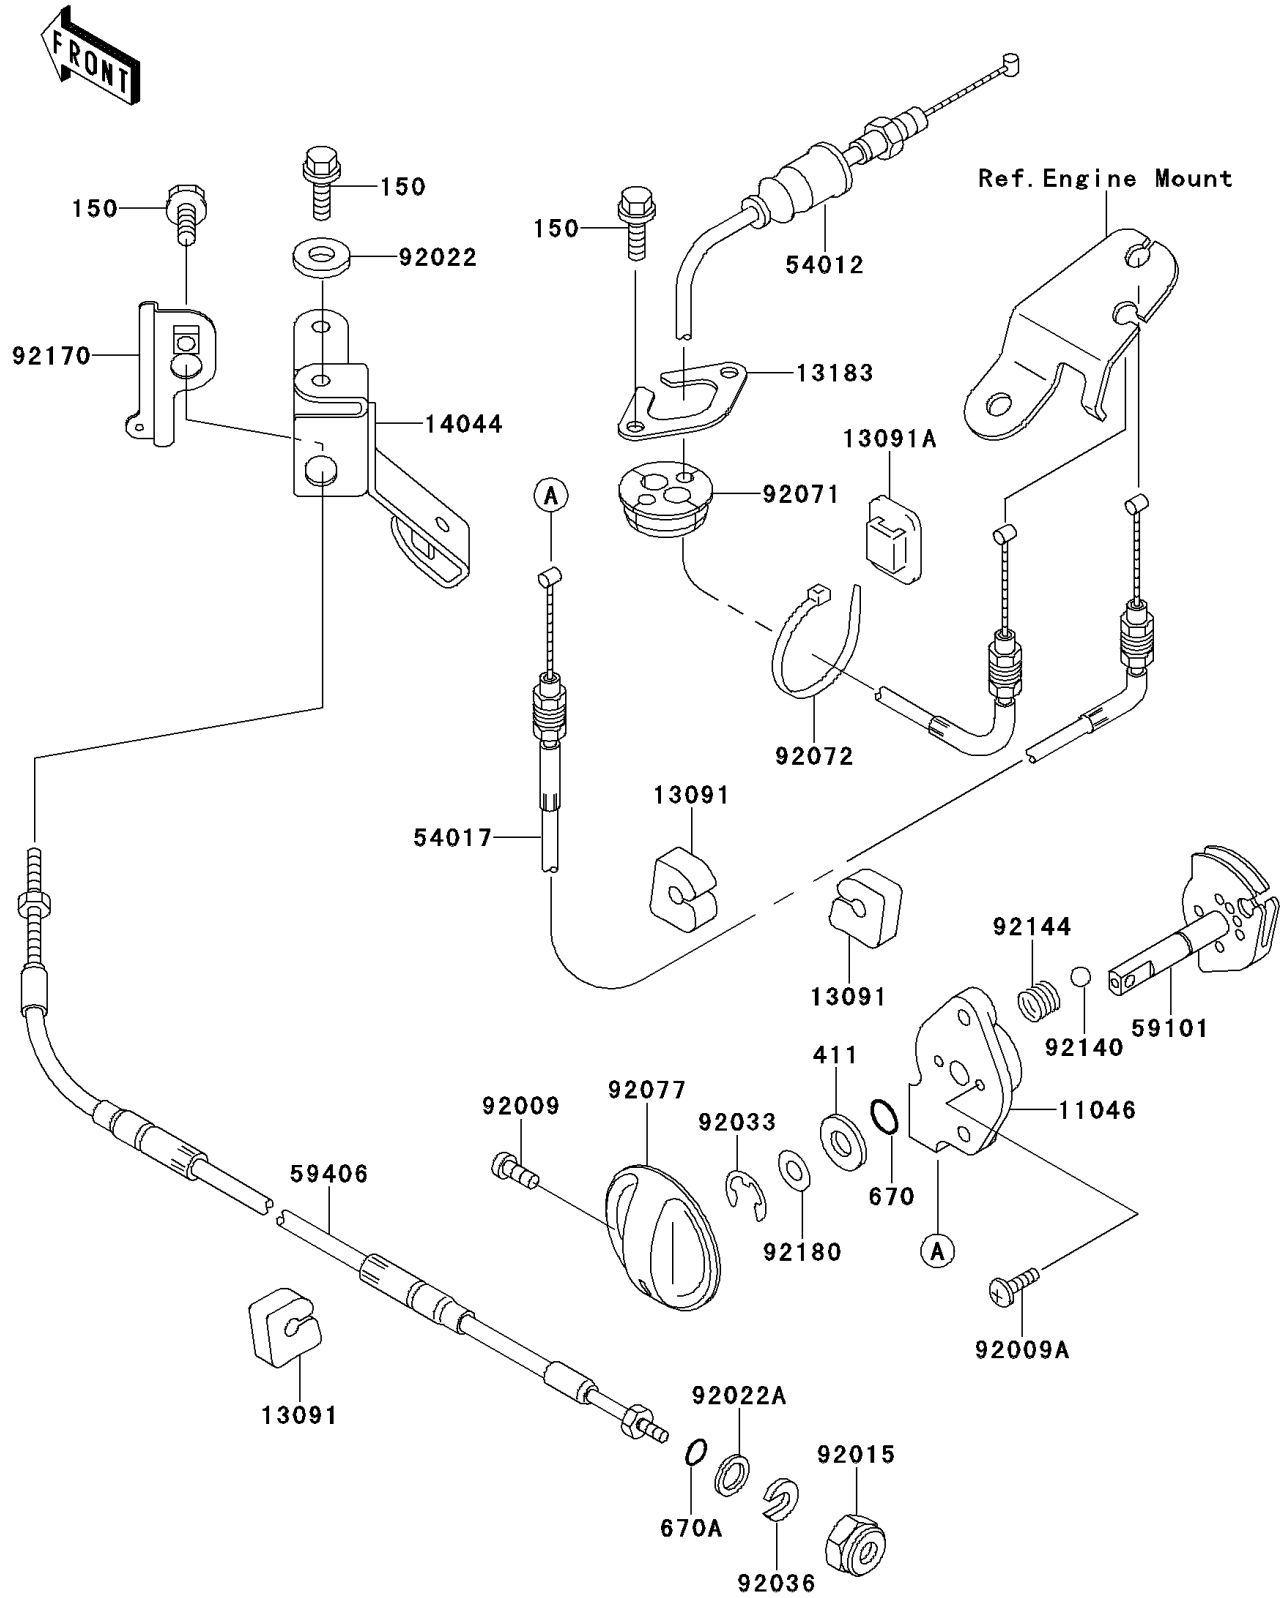

1997 SS PARTS DIAGRAM

Cables

F3175

1997 SS PARTS LIST

Cables

ITEM NAME	PART NUMBER	QUANTITY
BOLT-WS,6X14 (Ref # 150)	150R0614	5
WASHER-PLAIN,8MM (Ref # 411)	411S0800	1
O RING,8MM (Ref # 670)	670B1508	1
O RING,11MM (Ref # 670A)	670B2011	1
BRACKET,STARTER CABLE (Ref # 11046)	11046-3712	1
HOLDER (Ref # 13091)	13091-3712	5
HOLDER,BAND (Ref # 13091A)	13091-3764	1
PLATE (Ref # 13183)	13183-3810	1
HOLDER-CABLE (Ref # 14044)	14044-3718	1
CABLE-THROTTLE (Ref # 54012)	54012-3752	1
CABLE-STARTER (Ref # 54017)	54017-3723	1
REEL,STARTER CABLE (Ref # 59101)	59101-3704	1
CABLE-STRG (Ref # 59406)	59406-3728	1
SCREW,4X8 (Ref # 92009)	92009-3729	1
SCREW,5X16 (Ref # 92009A)	92009-3789	2
NUT,20MM (Ref # 92015)	92015-526	1
WASHER,6.5X20X1.5 (Ref # 92022)	92022-3710	2
WASHER (Ref # 92022A)	92022-535	1
RING-SNAP,7MM (Ref # 92033)	92033-3704	1
RING-SNAP (Ref # 92036)	92036-501	1
GROMMET,HARNESS (Ref # 92071)	92071-3790	1
BAND (Ref # 92072)	92072-3778	1
KNOB (Ref # 92077)	92077-3717	1
BALL,3MM (Ref # 92140)	92140-3702	2
SPRING (Ref # 92144)	92144-3712	2
CLAMP,CABLE (Ref # 92170)	92170-3733	1
SHIM,8.5X18X0.15 (Ref # 92180)	92180-3702	1