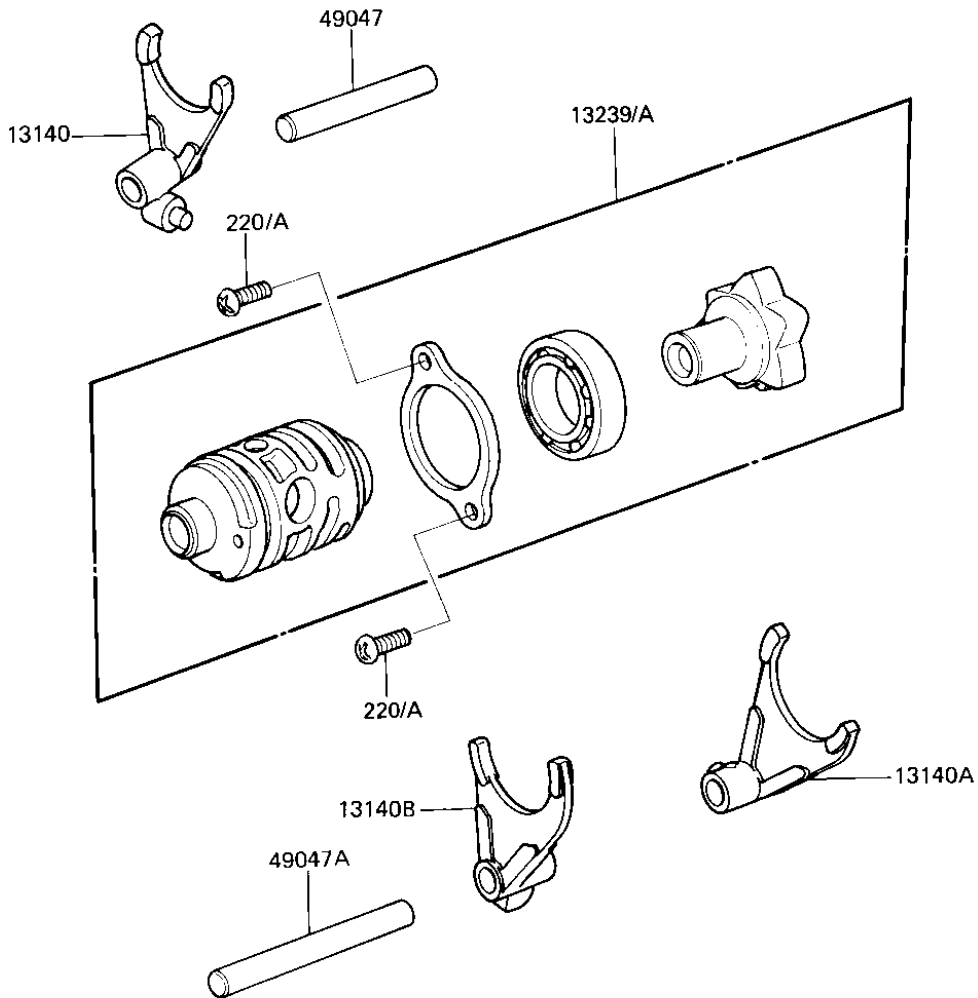

1984 KDX200 PARTS DIAGRAM

GEAR CHANGE DRUM & FORKS

E1362-0076

1984 KDX200 PARTS LIST

GEAR CHANGE DRUM & FORKS

ITEM NAME	PART NUMBER	QUANTITY
FORK-SHIFT,5TH & TOP (Ref # 13140)	13140-1074	1
FORK-SHIFT,LOW&4TH (Ref # 13140A)	13140-1075	1
FORK-SHIFT,2ND&3RD (Ref # 13140B)	13140-1076	1
DRUM-ASSY-CHANGE (Ref # 13239A)	13239-1101	1
ROD-SHIFT,8X58 (Ref # 49047)	49047-1017	1
ROD-SHIFT,8X79.5 (Ref # 49047A)	49047-1018	1
SCREW PAN HEAD 6X14 (Ref # 220A)	220B0614	2