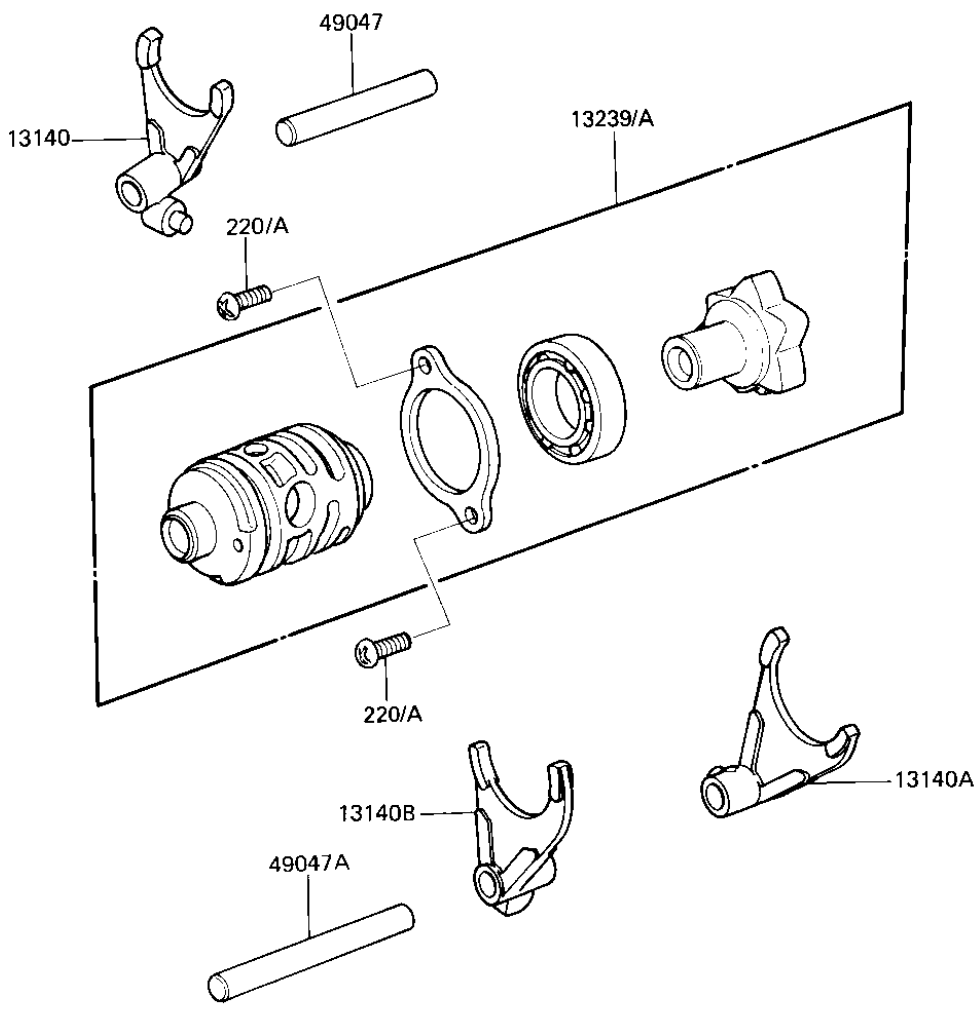

# 1983 KDX200 PARTS DIAGRAM

## GEAR CHANGE DRUM & FORKS

E1362-0076

# 1983 KDX200 PARTS LIST

## GEAR CHANGE DRUM & FORKS

ITEM NAME	PART NUMBER	QUANTITY
FORK-SHIFT,5TH & TOP (Ref # 13140)	13140-1074	1
FORK-SHIFT,LOW&4TH (Ref # 13140A)	13140-1075	1
FORK-SHIFT,2ND&3RD (Ref # 13140B)	13140-1076	1
DRUM-ASSY-CHANGE (Ref # 13239)	13239-1055	1
ROD-SHIFT,8X58 (Ref # 49047)	49047-1017	1
ROD-SHIFT,8X79.5 (Ref # 49047A)	49047-1018	1
SCREW PAN HEAD 6X12 (Ref # 220)	220B0612	2