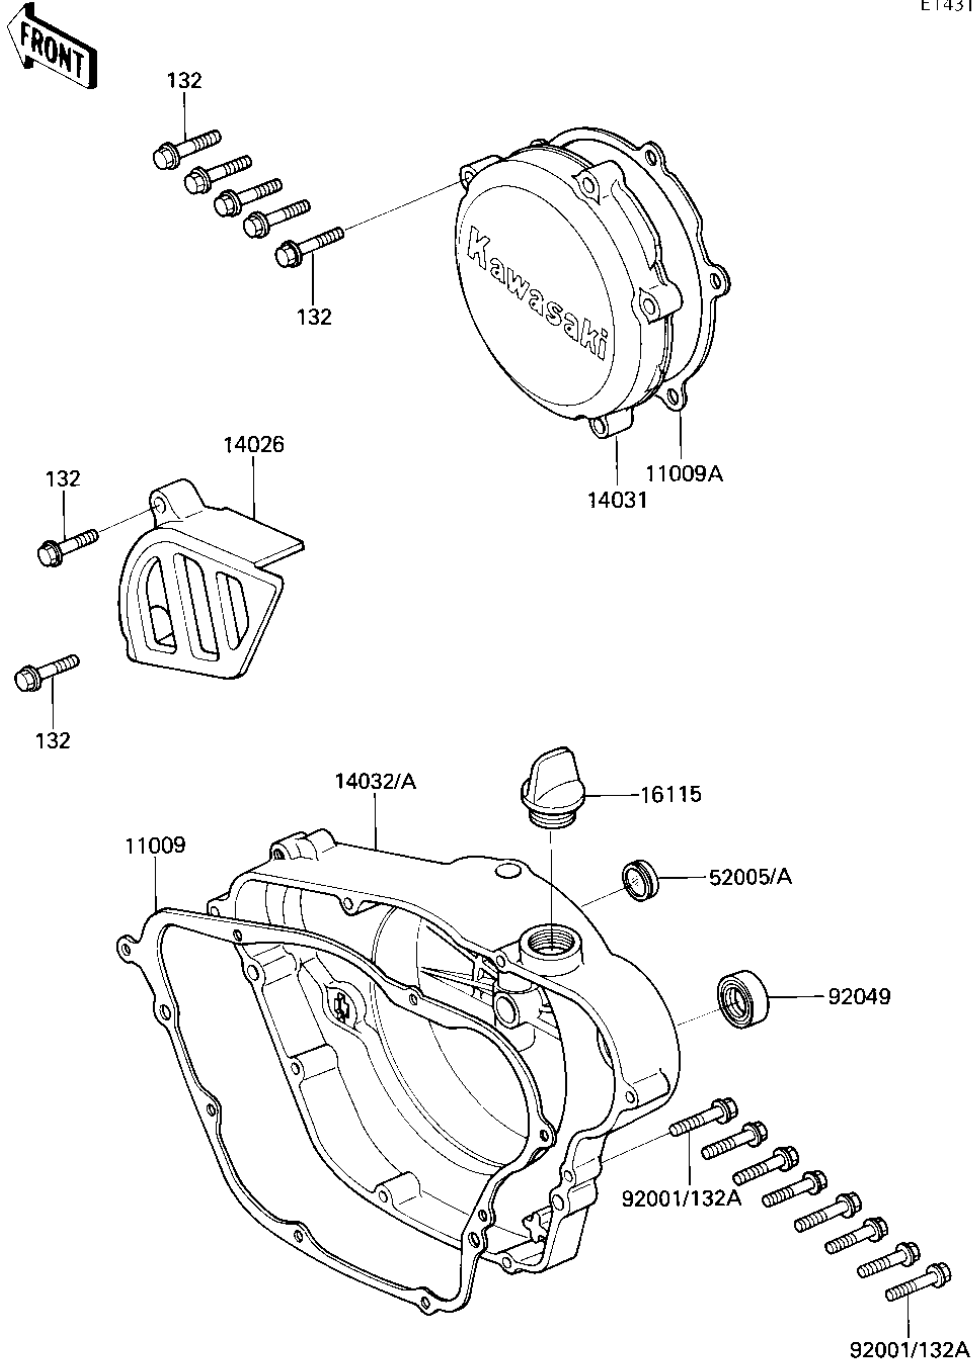

# 1984 KDX200 PARTS DIAGRAM

## ENGINE COVERS

E1431-0118

# 1984 KDX200 PARTS LIST

## ENGINE COVERS

ITEM NAME	PART NUMBER	QUANTITY
GASKET,CLUTCH COVER (Ref # 11009)	11009-1264	1
GASKET,GENERATOR COVE (Ref # 11009A)	11009-1266	1
COVER-CHAIN (Ref # 14026)	14026-1119	1
COVER-GENERATOR (Ref # 14031)	14031-1109	1
COVER-CLUTCH (Ref # 14032A)	14032-1166	1
FILLER,OIL (Ref # 16115)	16115-018	1
GAUGE,OIL LEVEL (Ref # 52005A)	52005-1055	1
OIL SEAL,SB18307 (Ref # 92049)	92049-013	1
BOLT-FLANGED-SMALL (Ref # 132)	132G0625	7
BOLT-FLANGED-SMALL (Ref # 132A)	132G0630	8