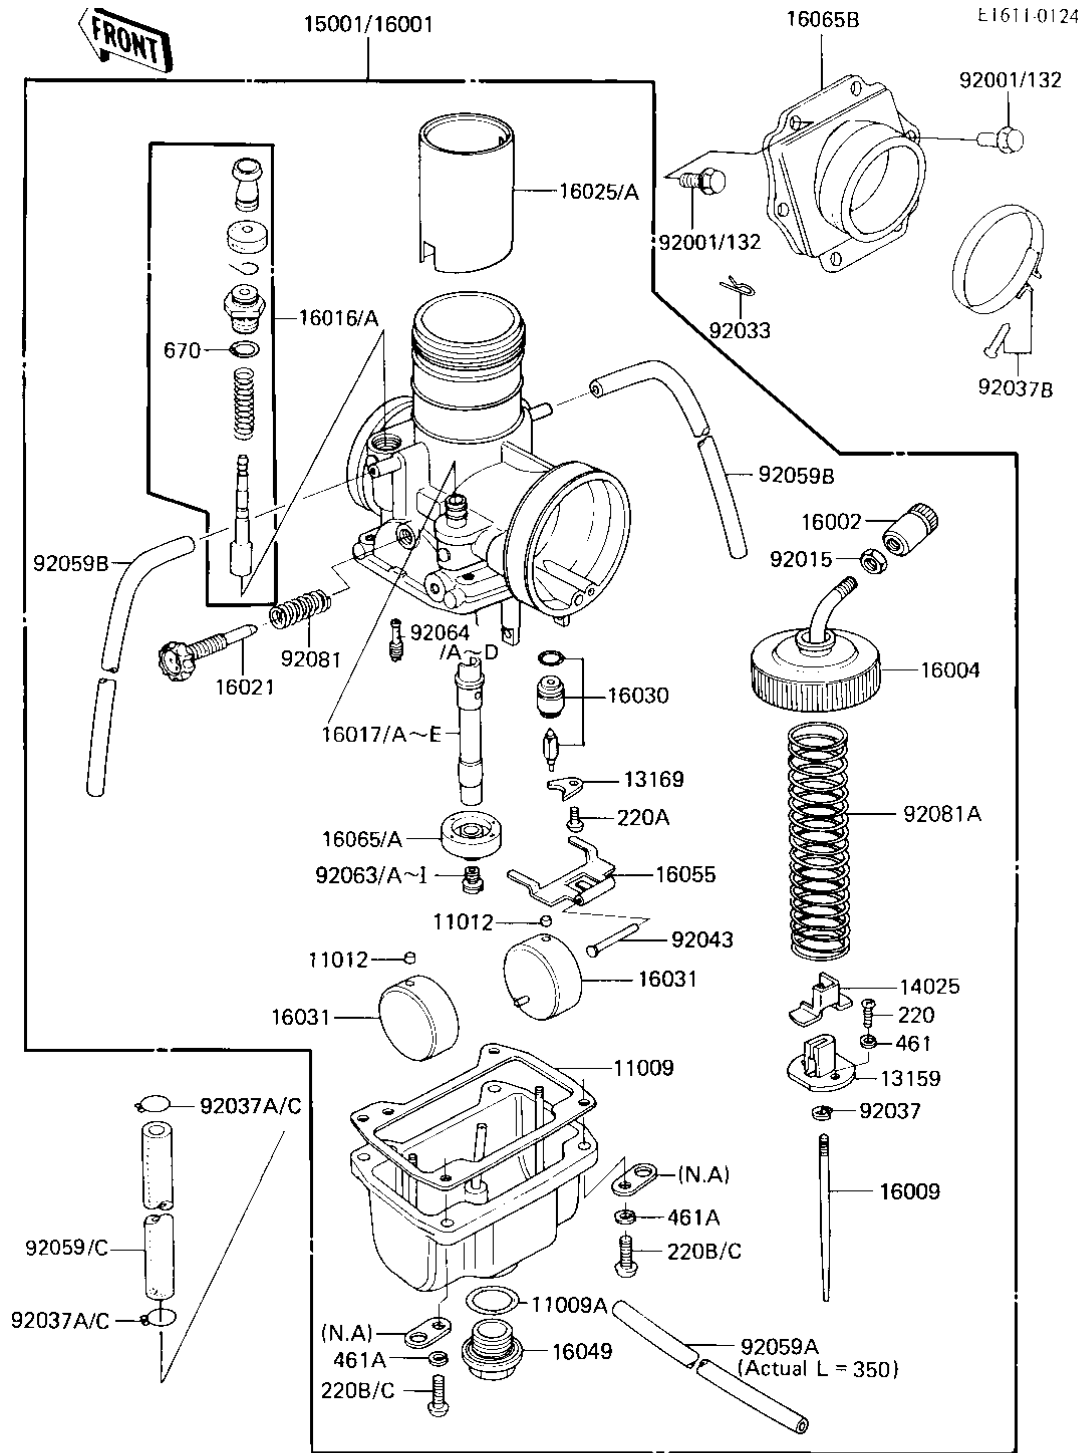

1983 KDX200 PARTS DIAGRAM

CARBURETOR (KDX200-A1/A2)

K