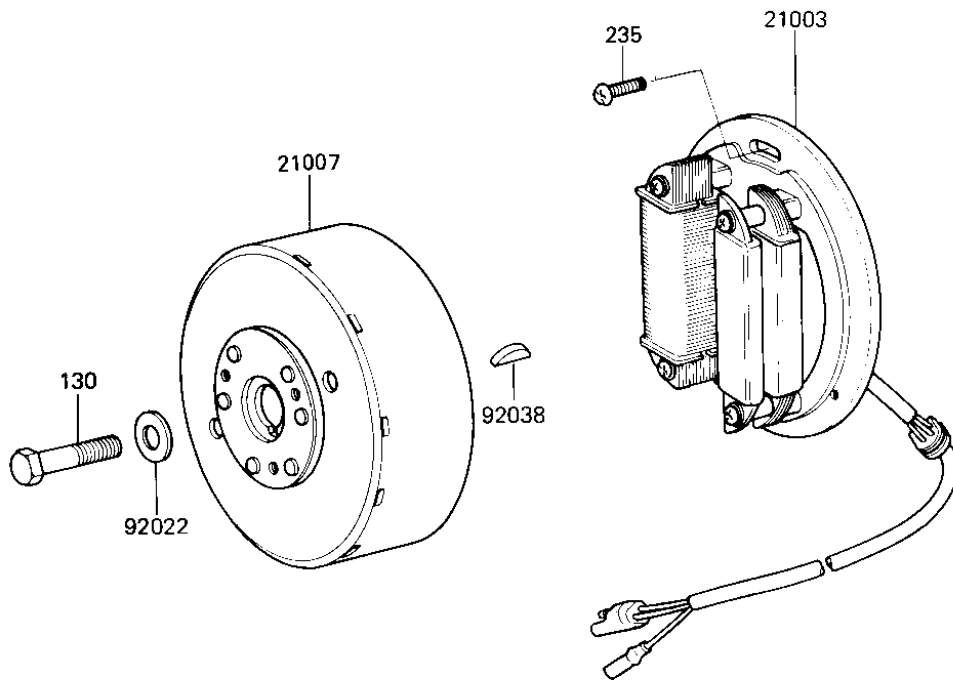

# 1984 KDX200 PARTS DIAGRAM

GENERATOR

E1810-0086

# 1984 KDX200 PARTS LIST

## GENERATOR

ITEM NAME	PART NUMBER	QUANTITY
STATOR,MAGNETO (Ref # 21003)	21003-1077	1
ROTOR,MAGNETO (Ref # 21007)	21007-1064	1
WASHER,PLAIN,8MM (Ref # 92022)	92022-276	1
WOODRUFF KEY (Ref # 92038)	92038-001	1
BOLT-FLANGED (Ref # 130)	130P0835	1
SCREW-PAN-WP-CROS (Ref # 235)	235B0616	2