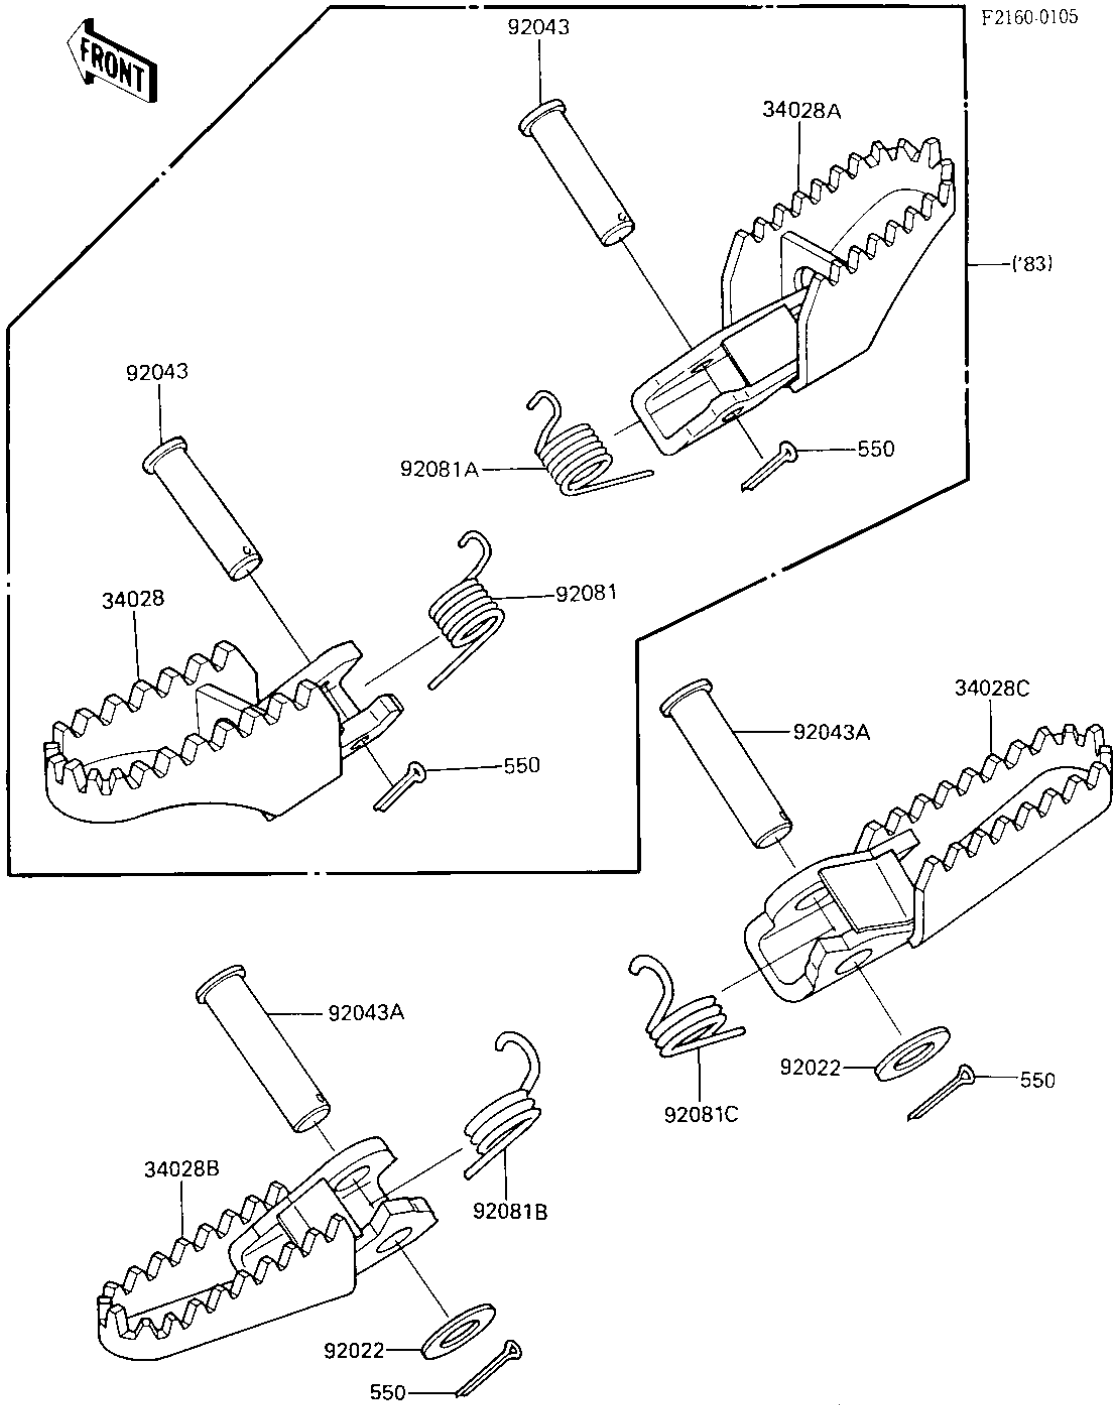

1985 KDX200 PARTS DIAGRAM

FOOTRESTS

1985 KDX200 PARTS LIST

FOOTRESTS

ITEM NAME	PART NUMBER	QUANTITY
STEP,LH (Ref # 34028B)	34028-1130	1
STEP,RH (Ref # 34028C)	34028-1131	1
WASHER,PLAIN (Ref # 92022)	92022-239	2
PIN,10X37.5 (Ref # 92043A)	92043-1217	2
SPRING,STEP,LH (Ref # 92081B)	92081-1606	1
SPRING,STEP,RH (Ref # 92081C)	92081-1607	1
PIN,COTTER (Ref # 550)	550D2018	2