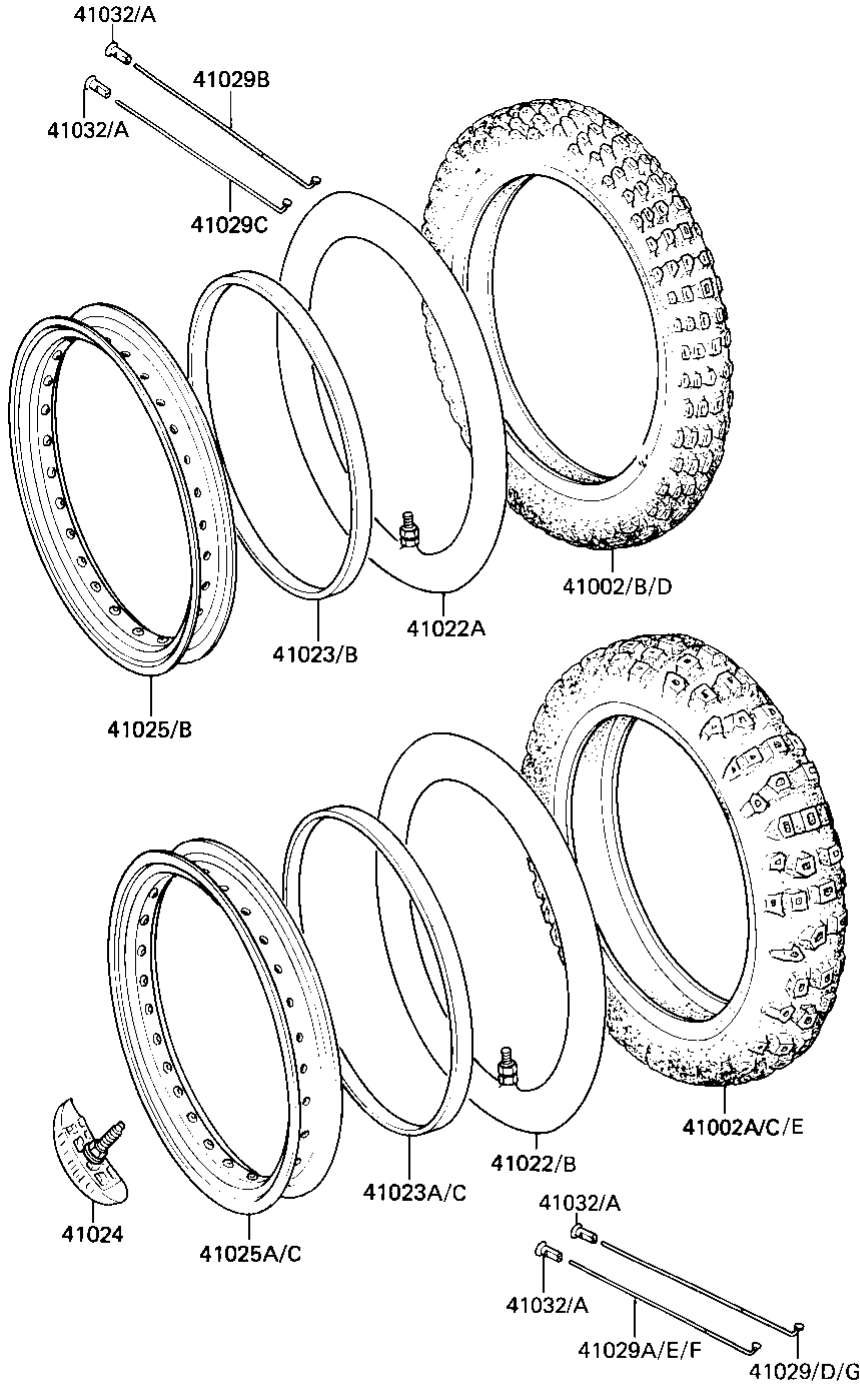

1985 KDX200 PARTS DIAGRAM

WHEELS/TIRES

F2210-0099

1985 KDX200 PARTS LIST

WHEELS/TIRES

ITEM NAME	PART NUMBER	QUANTITY
TIRE (Ref # 41002D)	41002-1517	1
TIRE (Ref # 41002E)	41002-1518	1
TUBE,2.75/3.70-21 (Ref # 41022A)	41022-1021	1
TUBE-TIRE,100/100-18((Ref # 41022B)	41022-1119	1
BAND-RIM (Ref # 41023C)	41023-1056	1
PROTECTOR,BEAD,1.85B (Ref # 41024)	41024-011	1
RIM,FR,1.60X21EFJ (Ref # 41025B)	41025-1080	1
RIM,RR,1.85X18 (Ref # 41025C)	41025-1118	1
SPOKE-INNER,FR,RH,226 (Ref # 41029B)	41029-1082	18
SPOKE-INNER,FR,LH,237 (Ref # 41029C)	41029-1083	18
SPOKE-INNER,RR,LH (Ref # 41029F)	41029-1123	18
SPOKE-INNER,RR,RH (Ref # 41029G)	41029-1124	18
NIPPLE-SPOKE (Ref # 41032A)	41032-1054	72