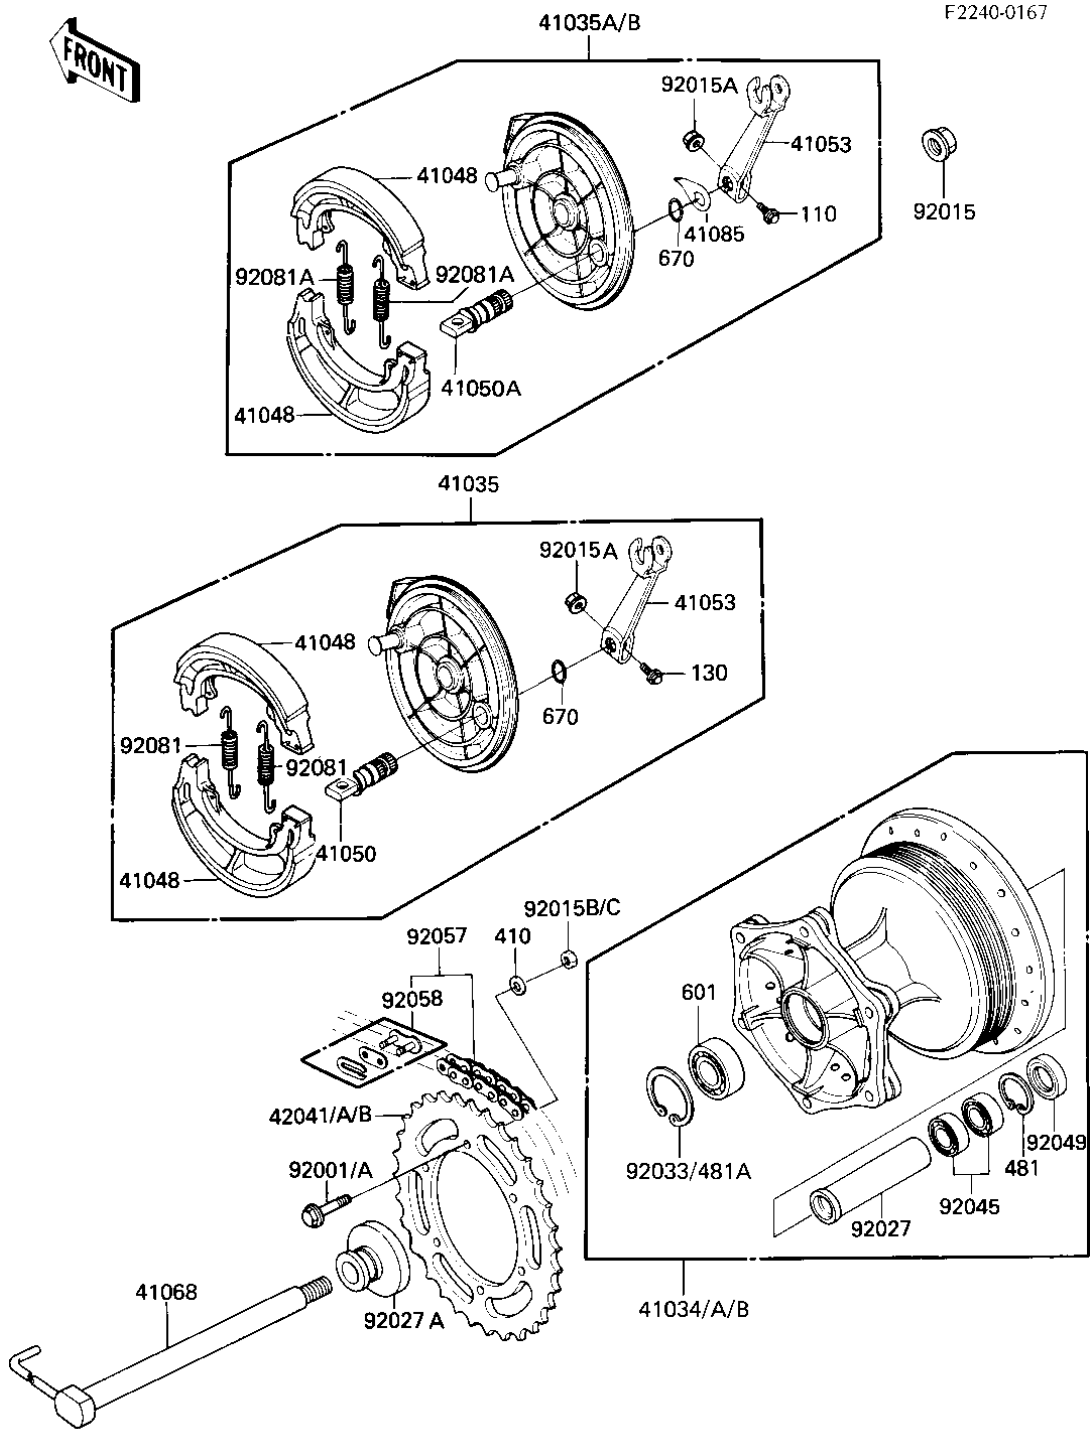

# 1984 KDX200 PARTS DIAGRAM

REAR HUB/BRAKE/CHAIN

# 1984 KDX200 PARTS LIST

## REAR HUB/BRAKE/CHAIN

ITEM NAME	PART NUMBER	QUANTITY
DRUM-ASSY,REAR BRAKE (Ref # 41034A)	41034-1108	1
PANEL-ASSY-BRAKE,RR (Ref # 41035A)	41035-1157	1
PANEL-ASSY-BRAKE,RR (Ref # 41035B)	41035-1186	2
SHOE-BRAKE (Ref # 41048)	42019-013	2
CAM-BRAKE (Ref # 41050A)	41050-1053	1
LEVER-BRAKE CAM,RR (Ref # 41053)	41053-1033	1
AXLE,RR (Ref # 41068)	41068-1074	1
INDICATOR,BKSHOE (Ref # 41085)	41085-003	1
SPROCKET-HUB,48T (Ref # 42041)	42041-1125	1
SPROCKET-HUB,49T (Ref # 42041B)	42041-1183	1
BOLT,HEX HEAD,8X32 (Ref # 92001)	92001-1040	6
NUT,16M/M (Ref # 92015)	92015-1015	1
NUT-6MM (Ref # 92015A)	92015-1078	1
NUT-8MM (Ref # 92015C)	92015-1143	6
COLLAR,REAR DRUM,L=10 (Ref # 92027)	92027-1459	1
COLLAR,AXLE (Ref # 92027A)	92027-1531	1
BEARING-BALL (Ref # 92045)	92045-1053	2
SEAL-OIL,BJN22325 (Ref # 92049)	92049-1103	1
CHAIN,DRIVE,112L (Ref # 92057)	92057-1117	1
JOINT-CHAIN (Ref # 92058)	92058-1051	1
SPRING,BRAKE SHOE (Ref # 92081A)	92081-1766	2
BOLT-UPSET (Ref # 110)	112G0630	1
CIRCLIP 30MM (Ref # 481)	481J3000	1
CIRCLIP,42MM (Ref # 481A)	92033-1041	1
BEARING-BALL,#6004U (Ref # 601)	601B6004U	1
"O" RING,12MM (Ref # 670)	670B2012	1