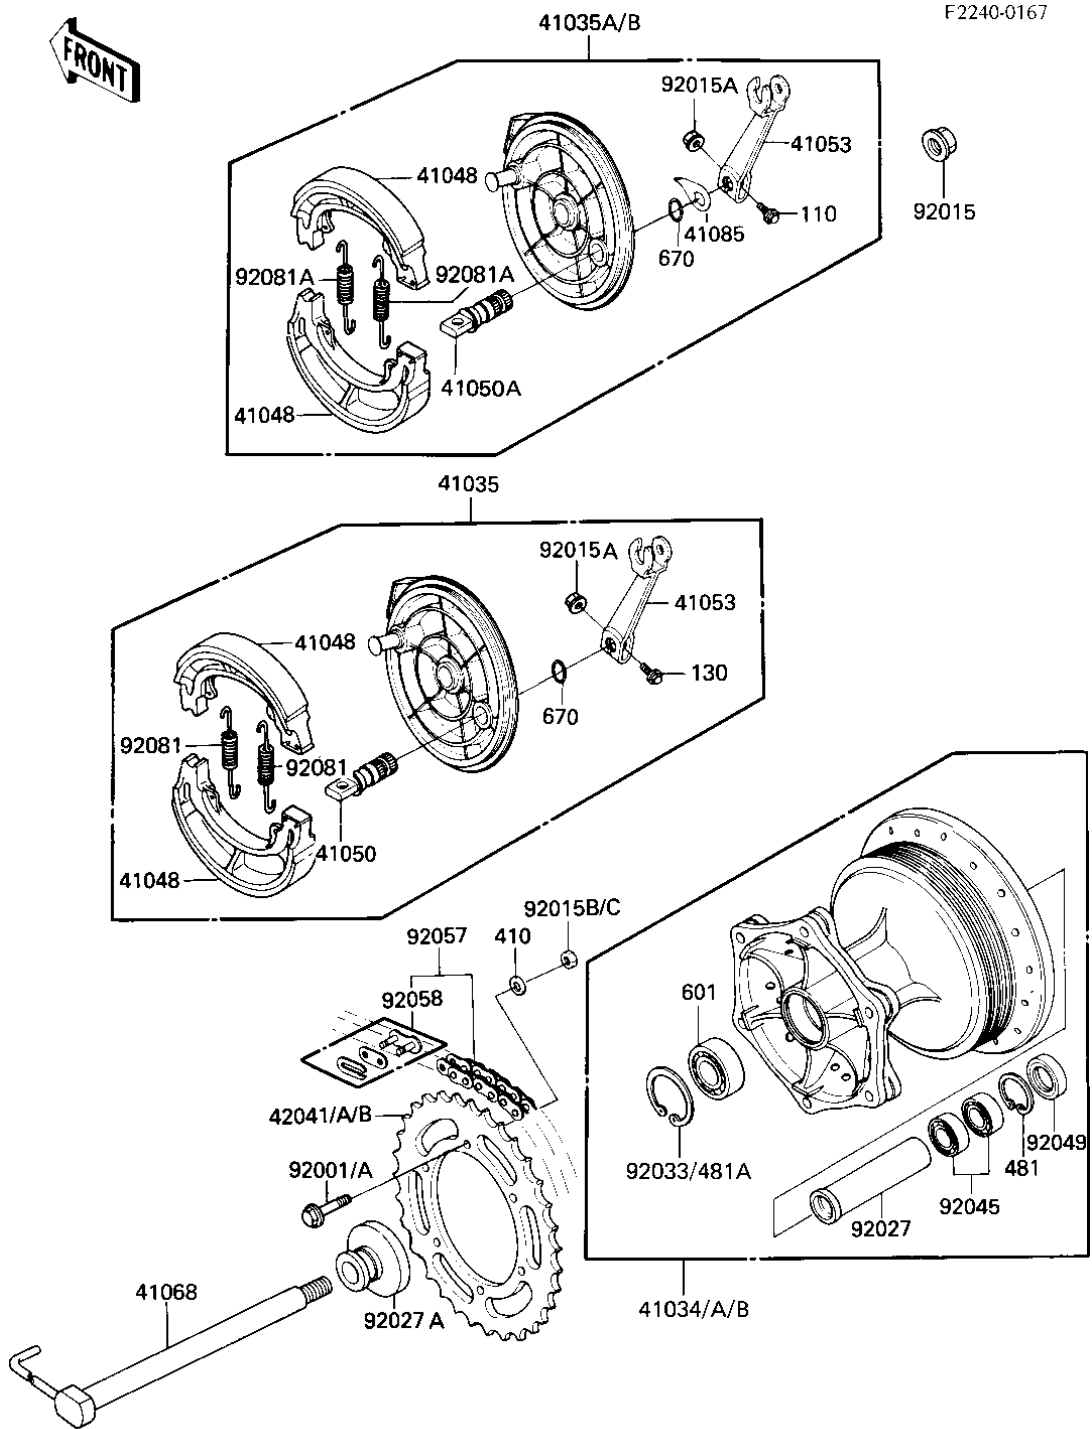

# 1985 KDX200 PARTS DIAGRAM

REAR HUB/BRAKE/CHAIN

# 1985 KDX200 PARTS LIST

## REAR HUB/BRAKE/CHAIN

ITEM NAME	PART NUMBER	QUANTITY
DRUM-ASSY,REAR BRAKE (Ref # 41034B)	41034-1125	1
PANEL-ASSY-BRAKE,RR (Ref # 41035B)	41035-1186	2
SHOE-BRAKE (Ref # 41048)	42019-013	2
CAM-BRAKE (Ref # 41050A)	41050-1053	1
LEVER-BRAKE CAM,RR (Ref # 41053)	41053-1033	1
AXLE,RR (Ref # 41068)	41068-1074	1
INDICATOR,BKSHOE (Ref # 41085)	41085-003	1
SPROCKET-HUB,48T (Ref # 42041)	42041-1125	1
SPROCKET-HUB,49T (Ref # 42041B)	42041-1183	1
BOLT,HEX HEAD,8X32 (Ref # 92001)	92001-1040	6
NUT,16M/M (Ref # 92015)	92015-1015	1
NUT-6MM (Ref # 92015A)	92015-1078	1
NUT-8MM (Ref # 92015C)	92015-1143	6
COLLAR,REAR DRUM,L=10 (Ref # 92027)	92027-1459	1
COLLAR,AXLE (Ref # 92027A)	92027-1531	1
CIRCLIP,42MM (Ref # 92033)	92033-1041	1
BEARING-BALL (Ref # 92045)	92045-1053	2
SEAL-OIL,BJN22325 (Ref # 92049)	92049-1103	1
CHAIN,DRIVE,112L (Ref # 92057)	92057-1117	1
JOINT-CHAIN (Ref # 92058)	92058-1051	1
SPRING,BRAKE SHOE (Ref # 92081A)	92081-1766	2
BOLT-UPSET (Ref # 110)	112G0630	1
CIRCLIP 30MM (Ref # 481)	481J3000	1
BEARING-BALL,#6004U (Ref # 601)	601B6004U	1
"O" RING,12MM (Ref # 670)	670B2012	1