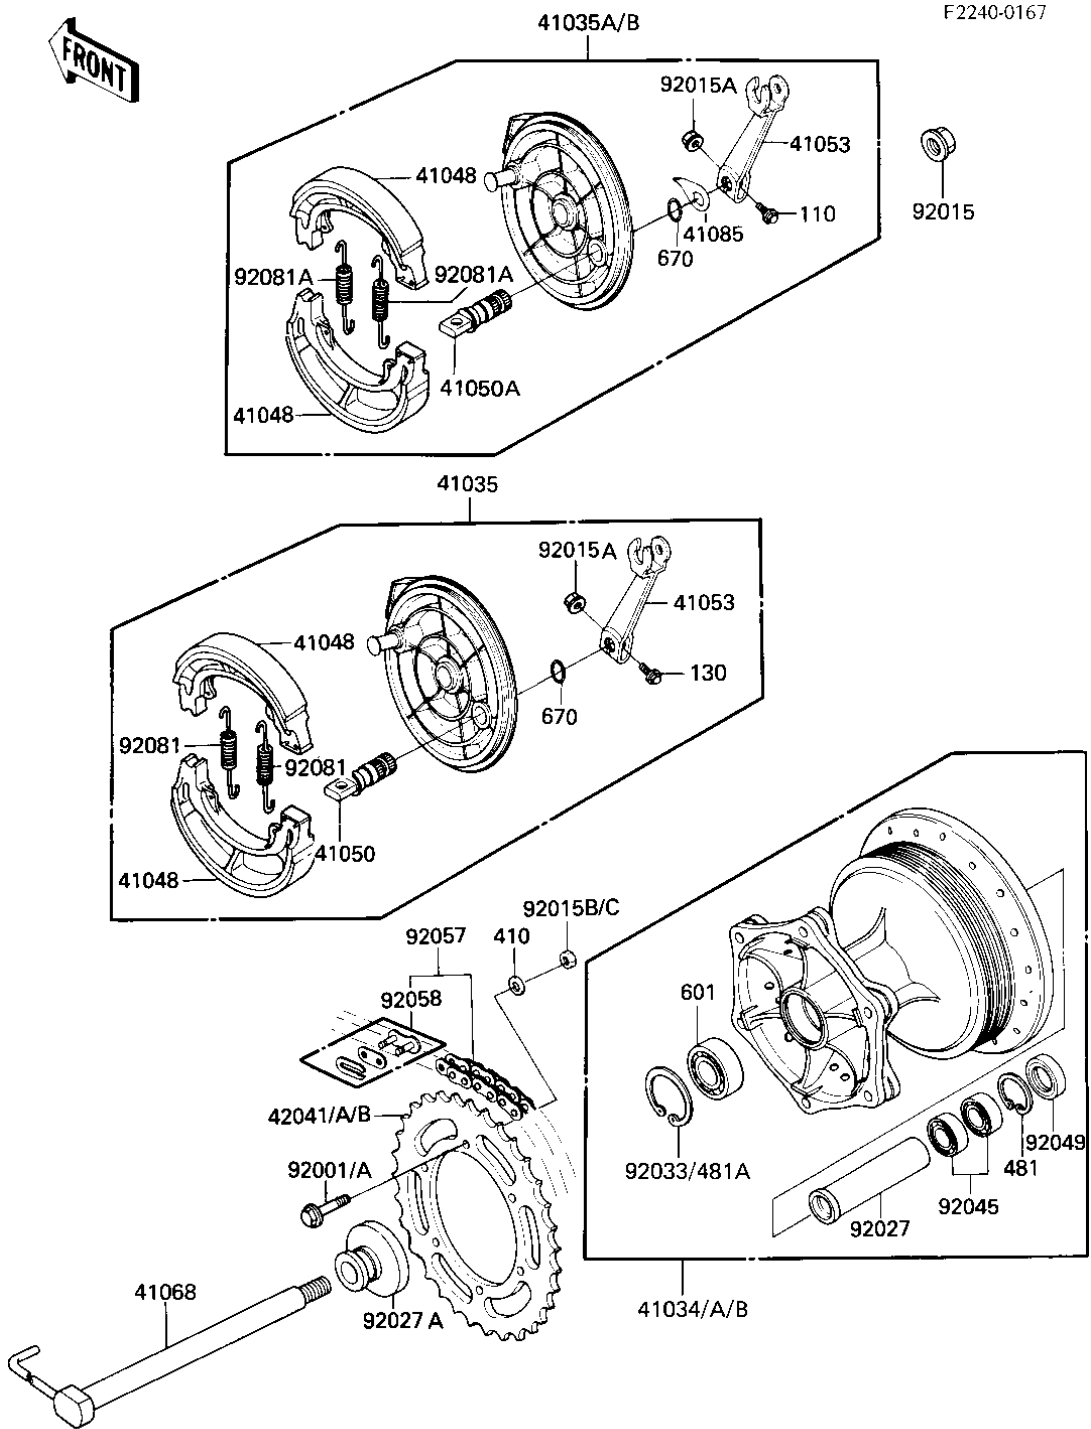

# 1983 KDX200 PARTS DIAGRAM

REAR HUB/BRAKE/CHAIN

# 1983 KDX200 PARTS LIST

REAR HUB/BRAKE/CHAIN

ITEM NAME	PART NUMBER	QUANTITY
-----------	-------------	----------