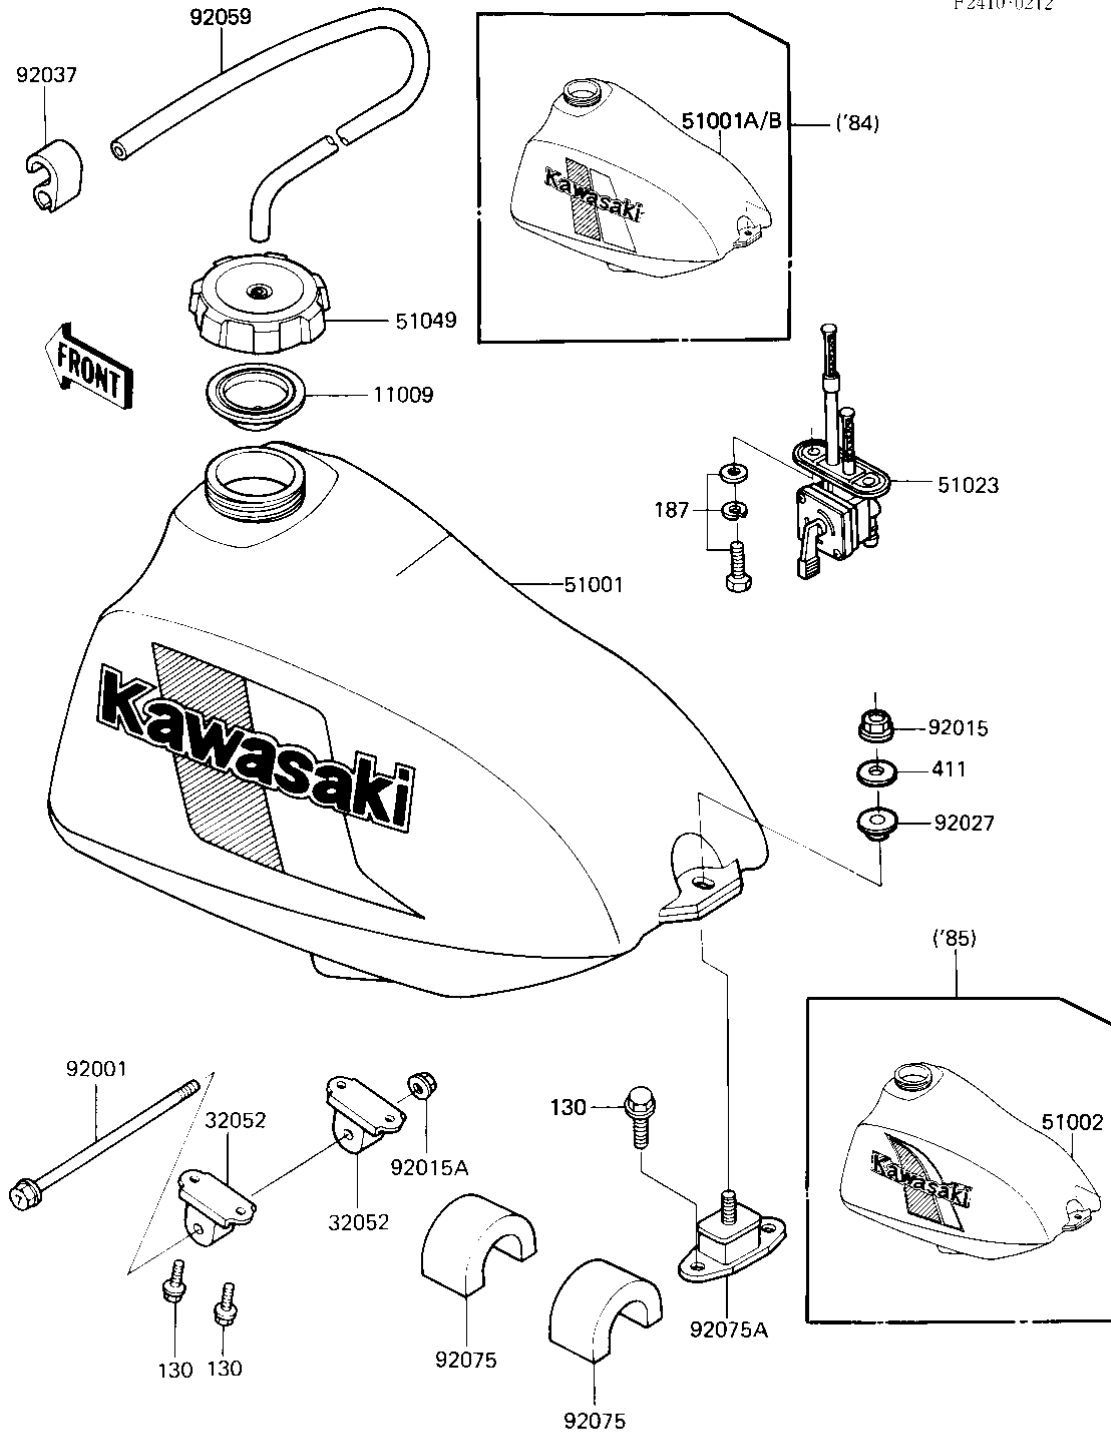

1984 KDX200 PARTS DIAGRAM

FUEL TANK

F2410-0212

1984 KDX200 PARTS LIST

FUEL TANK

ITEM NAME	PART NUMBER	QUANTITY
GASKET,FUEL TANK CAP (Ref # 11009)	11009-1276	1
BRACKET-TANK (Ref # 32052)	32052-1104	2
TANK-COMP-FUEL,S.RED (Ref # 51001A)	51001-5382-6B	1
TANK-COMP-FUEL,L.GREEN (Ref # 51001B)	51001-5382-6W	1
TAP-ASSY (Ref # 51023)	51023-1045	1
CAP-TANK,FUEL (Ref # 51049)	51049-1007	1
BOLT (Ref # 92001)	92001-1501	1
NUT-8MM (Ref # 92015)	92015-1143	1
NUT-6MM (Ref # 92015A)	92015-1078	1
COLLAR,FUEL TANK (Ref # 92027)	92027-1745	1
CLAMP,TUBE (Ref # 92037)	92037-1377	1
TUBE,5X9X250 (Ref # 92059)	92059-1258	1
DAMPER (Ref # 92075)	92075-1362	2
DAMPER,FUEL TANK (Ref # 92075A)	92075-1429	1
BOLT,FLANGED,6X12 (Ref # 130)	130G0612	6
BOLT-UPSET-WSP (Ref # 187)	187B0616	2