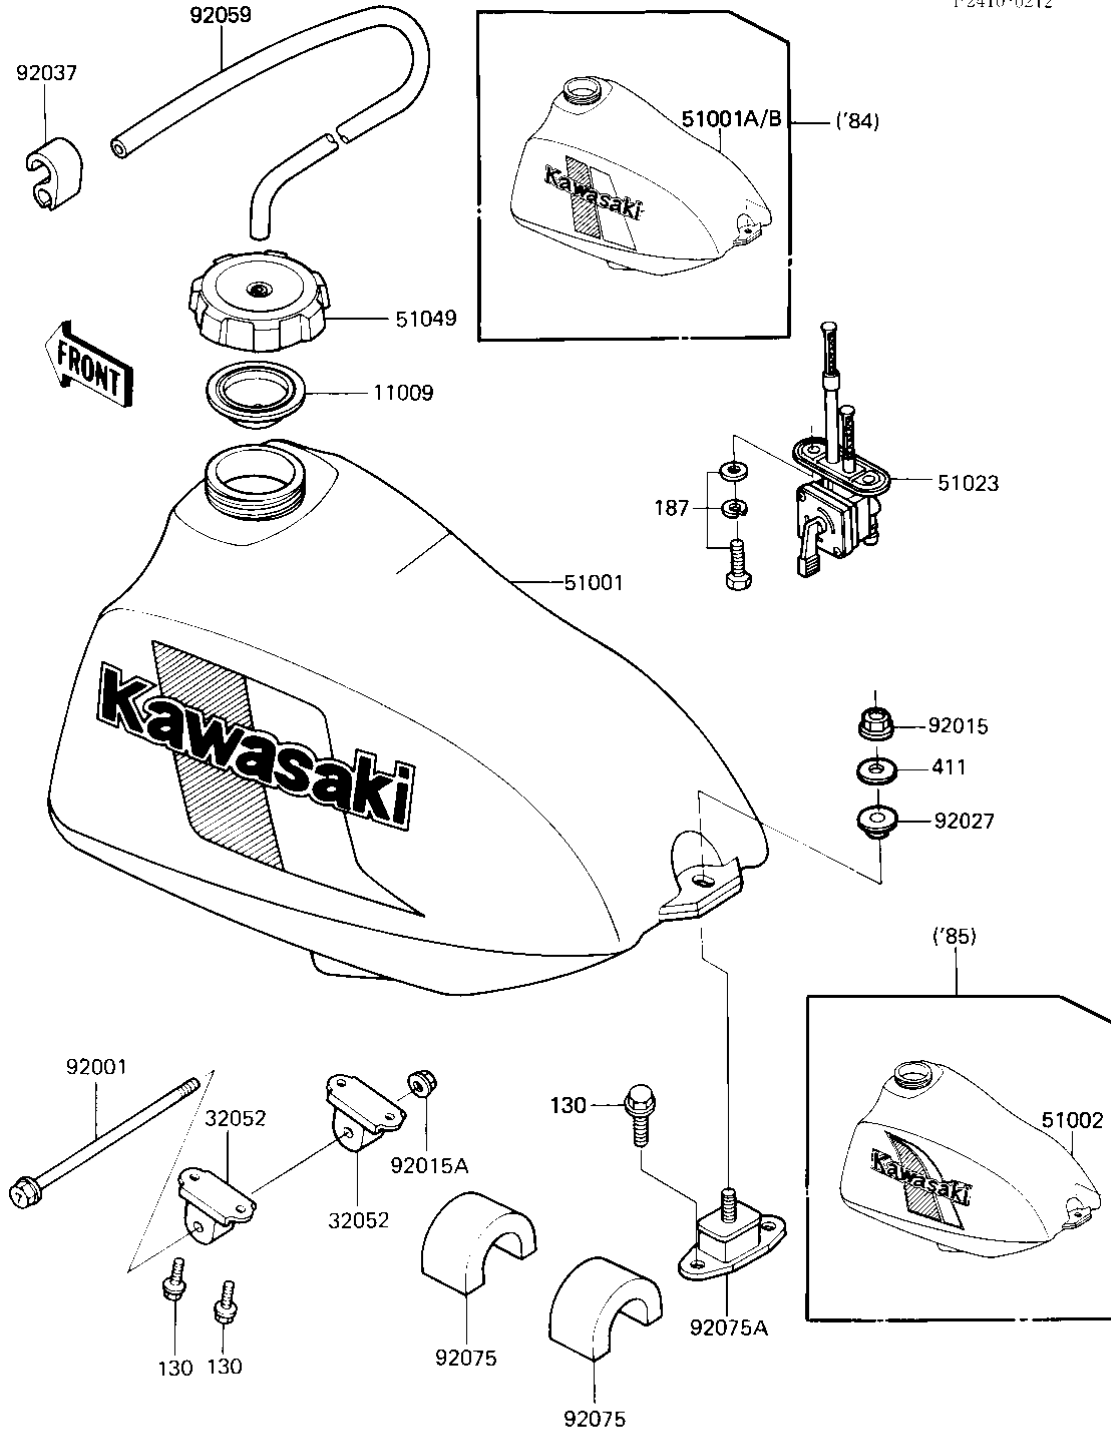

1985 KDX200 PARTS DIAGRAM

FUEL TANK

F2410-0212

1985 KDX200 PARTS LIST

FUEL TANK

ITEM NAME	PART NUMBER	QUANTITY
GASKET,FUEL TANK CAP (Ref # 11009)	11009-1276	1
BRACKET-TANK (Ref # 32052)	32052-1104	2
TANK-COMP-FUEL,L.GREEN (Ref # 51002)	51002-5004-6W	1
TAP-ASSY (Ref # 51023)	51023-1045	1
CAP-TANK,FUEL (Ref # 51049)	51049-1007	1
BOLT (Ref # 92001)	92001-1501	1
NUT-8MM (Ref # 92015)	92015-1143	1
NUT-6MM (Ref # 92015A)	92015-1078	1
COLLAR,FUEL TANK (Ref # 92027)	92027-1745	1
CLAMP,TUBE (Ref # 92037)	92037-1377	1
TUBE,5X9X250 (Ref # 92059)	92059-1258	1
DAMPER (Ref # 92075)	92075-1362	2
DAMPER,FUEL TANK (Ref # 92075A)	92075-1429	1
BOLT,FLANGED,6X12 (Ref # 130)	130G0612	6
BOLT-UPSET-WSP (Ref # 187)	187B0616	2