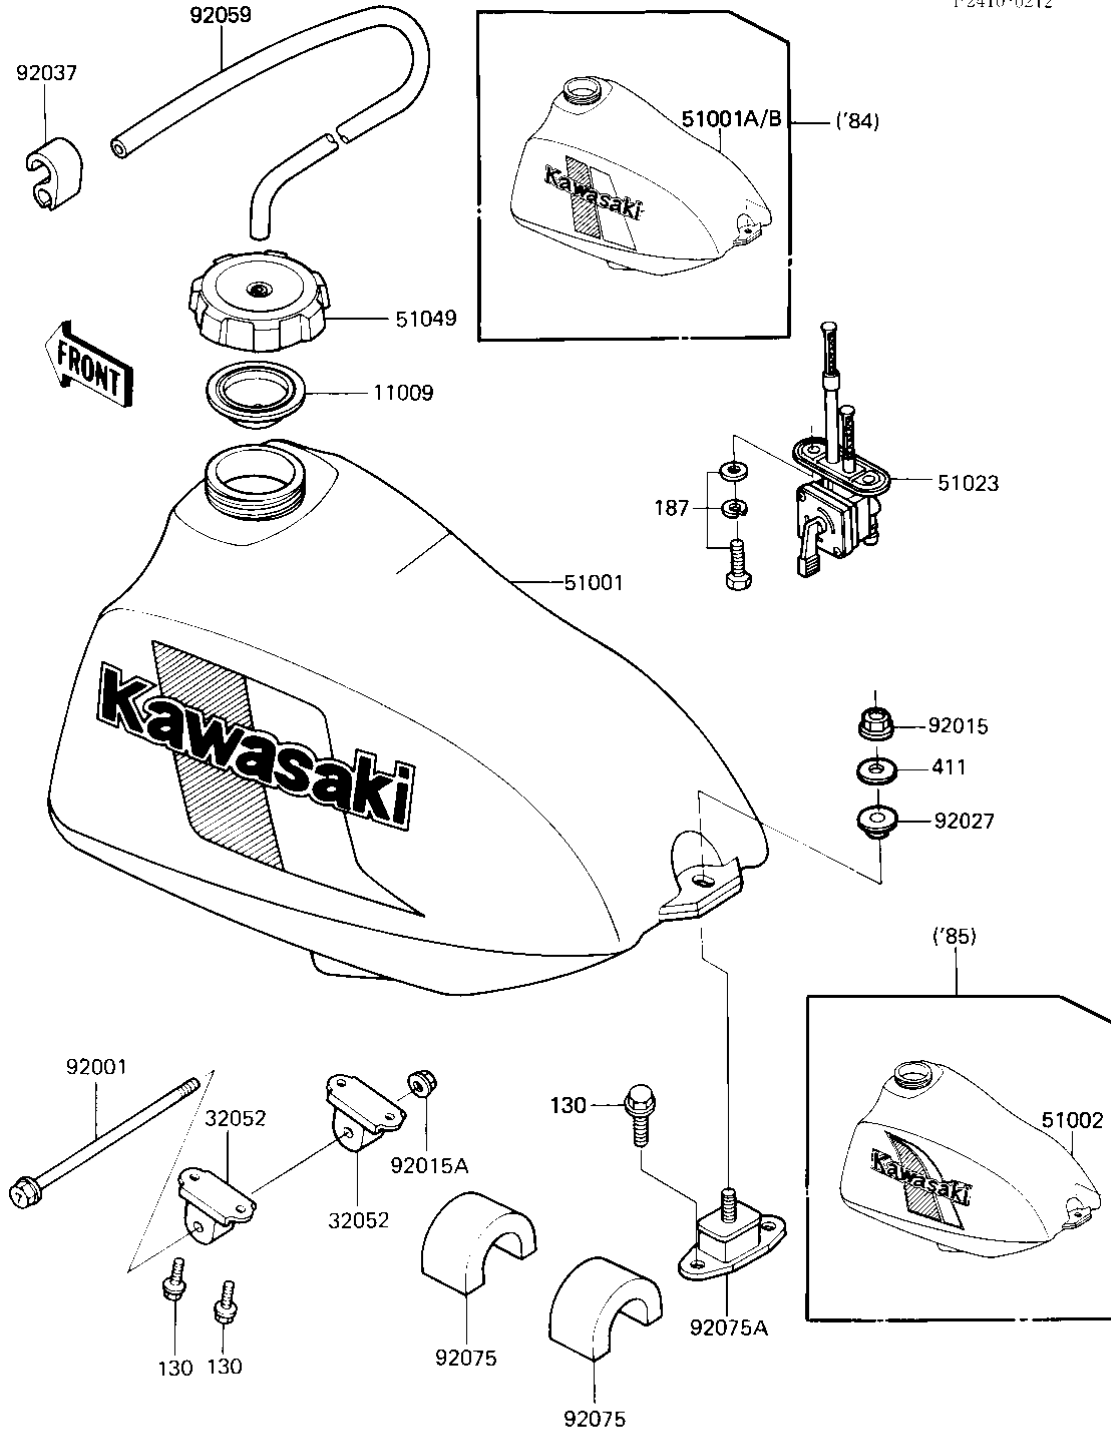

1983 KDX200 PARTS DIAGRAM

FUEL TANK

F2410-0212

1983 KDX200 PARTS LIST

FUEL TANK

ITEM NAME	PART NUMBER	QUANTITY
GASKET,FUEL TANK CAP (Ref # 11009)	11009-1276	1
BRACKET-TANK (Ref # 32052)	32052-1104	2
TANK-COMP-FUEL,L.GREEN (Ref # 51001)	51001-5298-6W	1
TAP-ASSY (Ref # 51023)	51023-1045	1
CAP-TANK,FUEL (Ref # 51049)	51049-1007	1
BOLT (Ref # 92001)	92001-1501	1
NUT-8MM (Ref # 92015)	92015-1143	1
NUT-6MM (Ref # 92015A)	92015-1078	1
CLAMP,TUBE (Ref # 92037)	92037-1377	1
TUBE,5X9X250 (Ref # 92059)	92059-1258	1
DAMPER (Ref # 92075)	92075-1362	2
DAMPER,FUEL TANK (Ref # 92075A)	92075-1429	1
BOLT,FLANGED,6X12 (Ref # 130)	130G0612	6
BOLT-UPSET-WSP (Ref # 187)	187B0616	2
WASHER PLAIN 8MM (Ref # 411)	411B0800	1