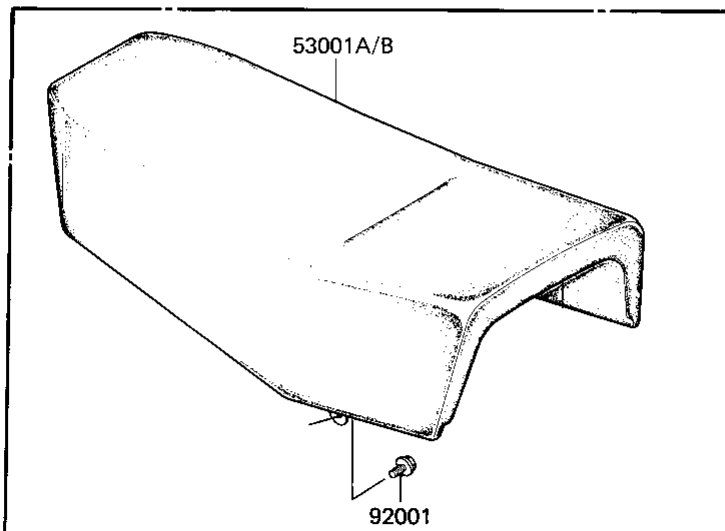

1985 KDX200 PARTS DIAGRAM

SEAT

F2510-0237

1985 KDX200 PARTS LIST

SEAT

ITEM NAME	PART NUMBER	QUANTITY
SEAT-ASSY,DUAL (Ref # 53001B)	53001-1461	1
BOLT,W/WASHER,6X12 (Ref # 92001)	92001-1517	2