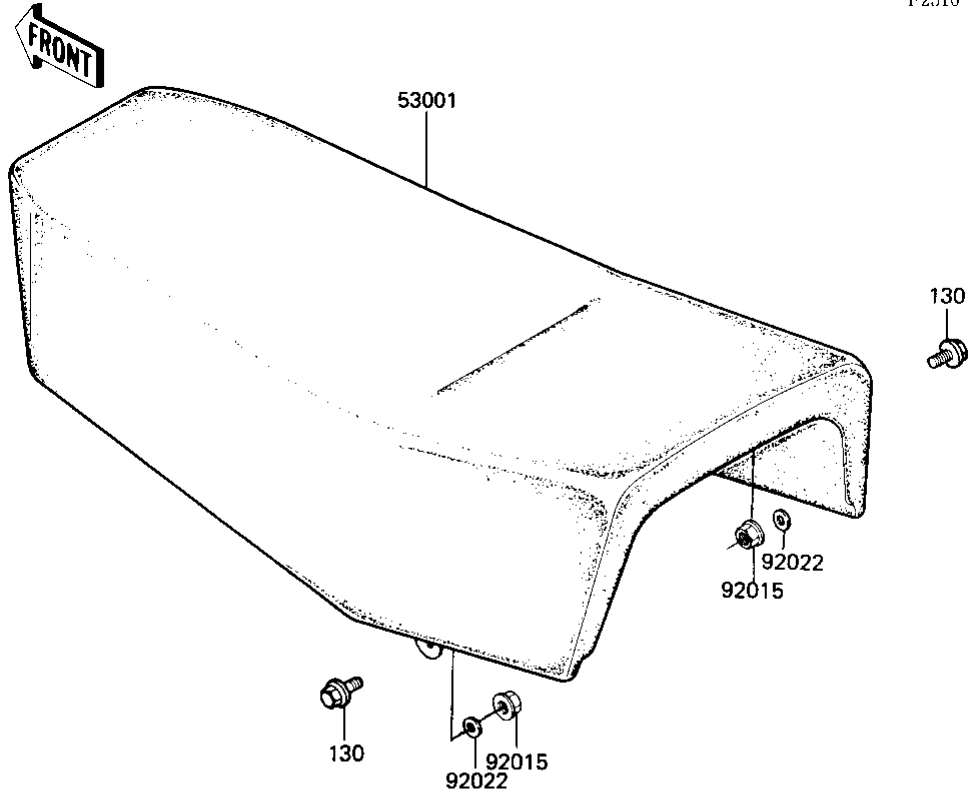

1985 KDX200 PARTS DIAGRAM

SEAT

F2510-0237

1985 KDX200 PARTS LIST

SEAT

ITEM NAME	PART NUMBER	QUANTITY
SEAT-ASSY,DUAL (Ref # 53001B)	53001-1461	1
BOLT,W/WASHER,6X12 (Ref # 92001)	92001-1517	2