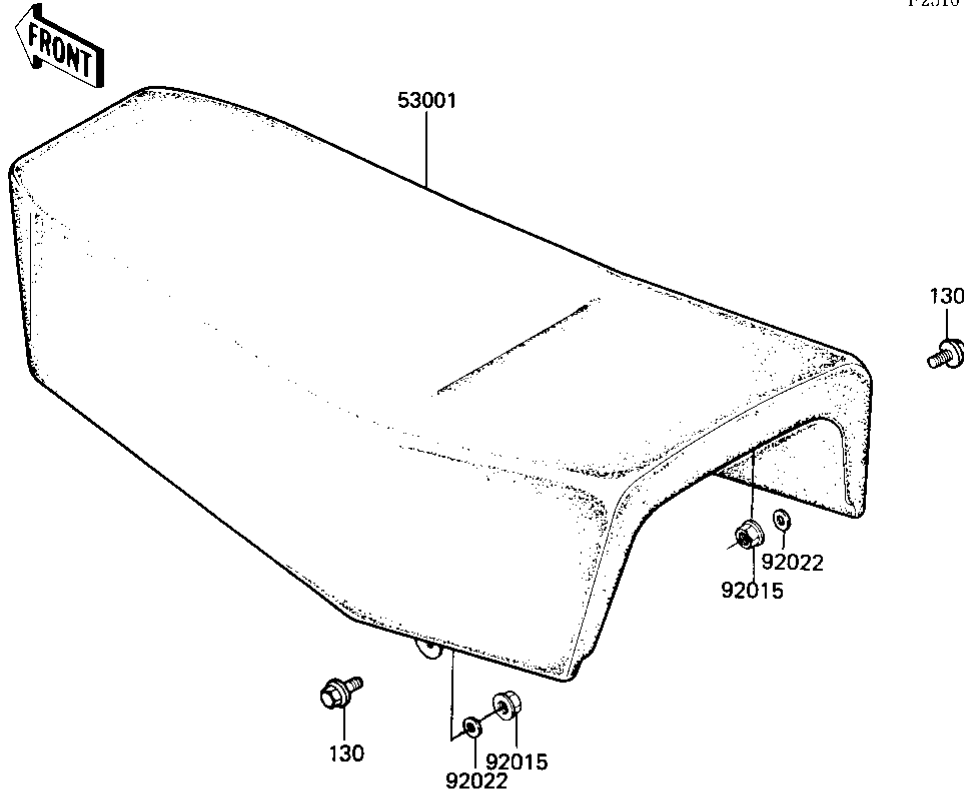

1983 KDX200 PARTS DIAGRAM

SEAT

F2510-0237

1983 KDX200 PARTS LIST

SEAT

ITEM NAME	PART NUMBER	QUANTITY
SEAT-ASSY,DUAL (Ref # 53001)	53001-1351	1
NUT-6MM (Ref # 92015)	92015-1078	2
WASHER 6.5X20X1.6T (Ref # 92022)	92022-125	2
BOLT,FLANGED,6X40 (Ref # 130)	130G0640	2