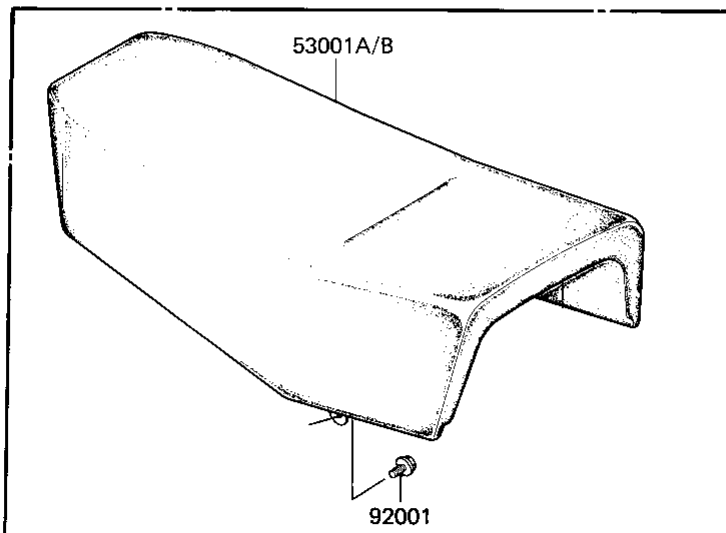

1983 KDX200 PARTS DIAGRAM

SEAT

F2510-0237

1983 KDX200 PARTS LIST

SEAT

ITEM NAME	PART NUMBER	QUANTITY
SEAT-ASSY,DUAL (Ref # 53001)	53001-1351	1
NUT-6MM (Ref # 92015)	92015-1078	2
WASHER 6.5X20X1.6T (Ref # 92022)	92022-125	2
BOLT,FLANGED,6X40 (Ref # 130)	130G0640	2