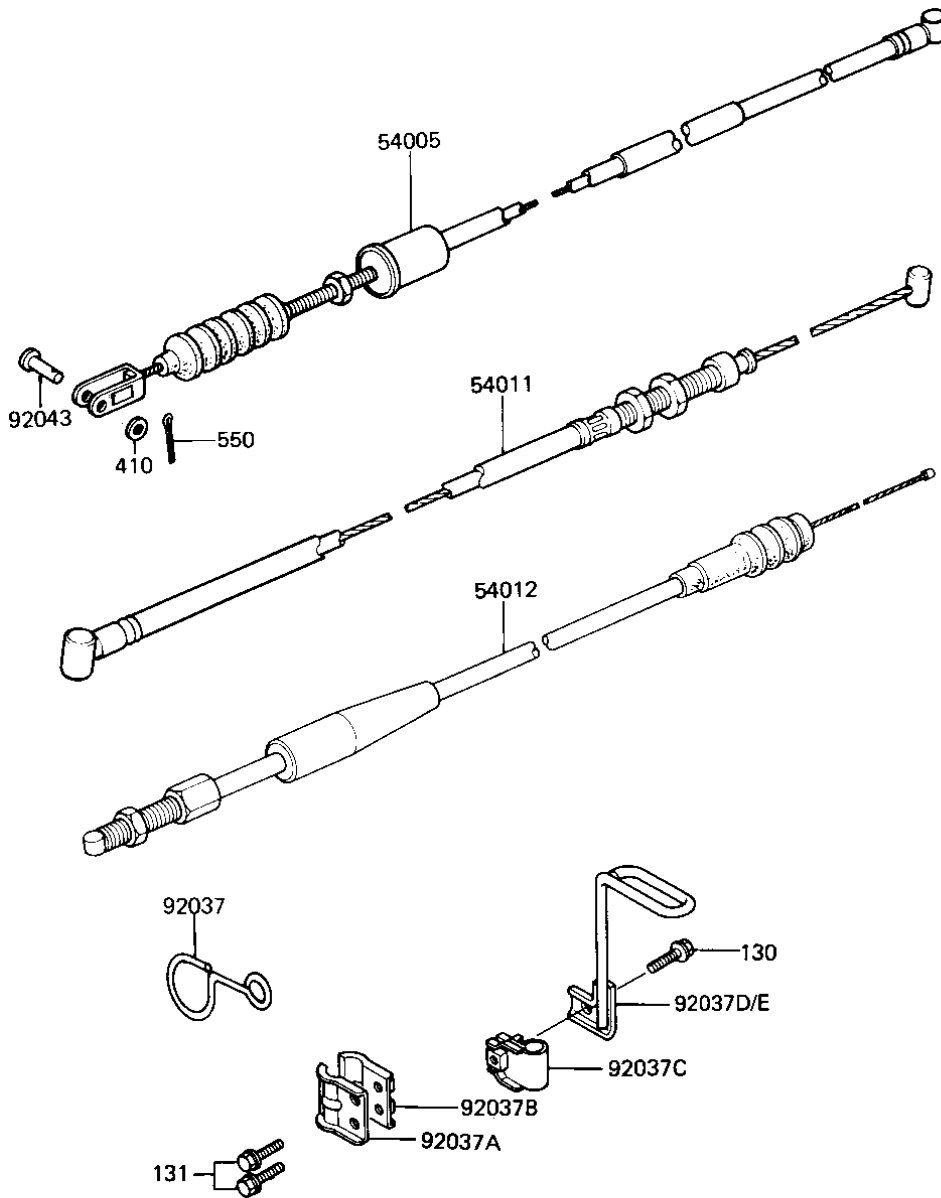

1984 KDX200 PARTS DIAGRAM

CABLES

F2540-0169

1984 KDX200 PARTS LIST

CABLES

ITEM NAME	PART NUMBER	QUANTITY
CABLE-BRAKE (Ref # 54005)	54005-1043	1
CABLE-CLUTCH (Ref # 54011)	54011-1166	1
CABLE-THROTTLE (Ref # 54012)	54012-1119	1
CLAMP,CABLE (Ref # 92037)	92037-1064	1
CLAMP,BRAKE HOSE,OUTE (Ref # 92037A)	92037-1331	1
CLAMP,BRAKE HOSE,INNE (Ref # 92037B)	92037-1332	1
CLAMP,CABLE (Ref # 92037C)	92037-1376	1
CLAMP,METER CABLE (Ref # 92037D)	92037-1402	1
CLAMP,CABLE (Ref # 92037E)	92037-1513	1
PIN-BRAKE ROD FITTING (Ref # 92043)	92043-064	1
BOLT-FLANGED,6X18 (Ref # 130)	130G0618	1
BOLT-FLANGED (Ref # 131)	131G0516	2
WASHER PLAIN 6MM (Ref # 410)	410B0600	1
PIN COTTER 2.0X15 (Ref # 550)	550D2015	1