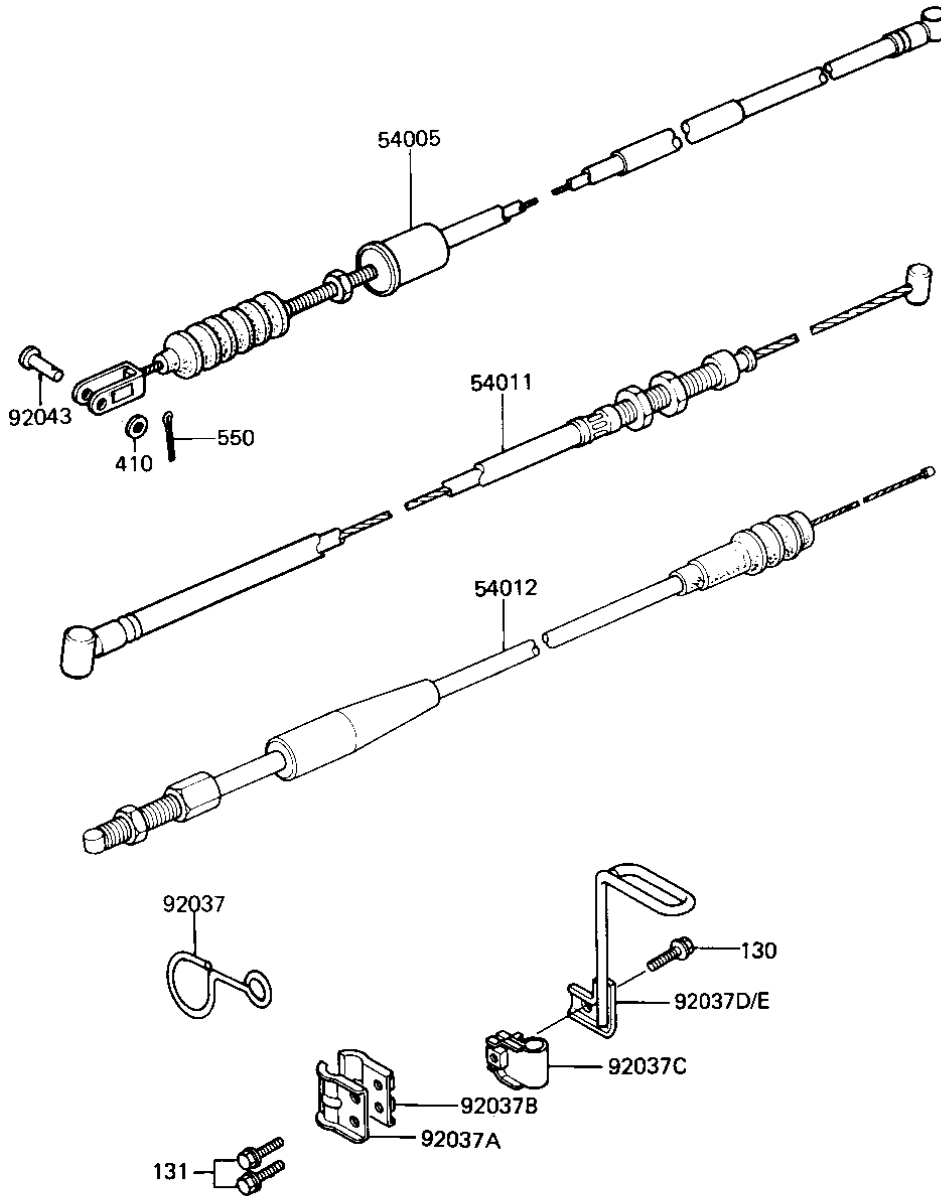

1985 KDX200 PARTS DIAGRAM

CABLES

F2540-0169

1985 KDX200 PARTS LIST

CABLES

ITEM NAME	PART NUMBER	QUANTITY
CABLE-BRAKE (Ref # 54005)	54005-1043	1
CABLE-CLUTCH (Ref # 54011)	54011-1166	1
CABLE-THROTTLE (Ref # 54012)	54012-1119	1
CLAM,CABLE (Ref # 92037)	92037-1064	1
CLAMP,BRAKE HOSE,OUTE (Ref # 92037A)	92037-1331	1
CLAMP,BRAKE HOSE,INNE (Ref # 92037B)	92037-1332	1
CLAMP,CABLE (Ref # 92037C)	92037-1376	1
CLAMP,METER CABLE (Ref # 92037D)	92037-1402	1
CLAMP,CABLE (Ref # 92037E)	92037-1513	1
PIN-BRAKE ROD FITTING (Ref # 92043)	92043-064	1
BOLT-FLANGED,6X18 (Ref # 130)	130G0618	1
BOLT-FLANGED (Ref # 131)	131G0516	2
WASHER PLAIN 6MM (Ref # 410)	410B0600	1
PIN COTTER 2.0X15 (Ref # 550)	550D2015	1