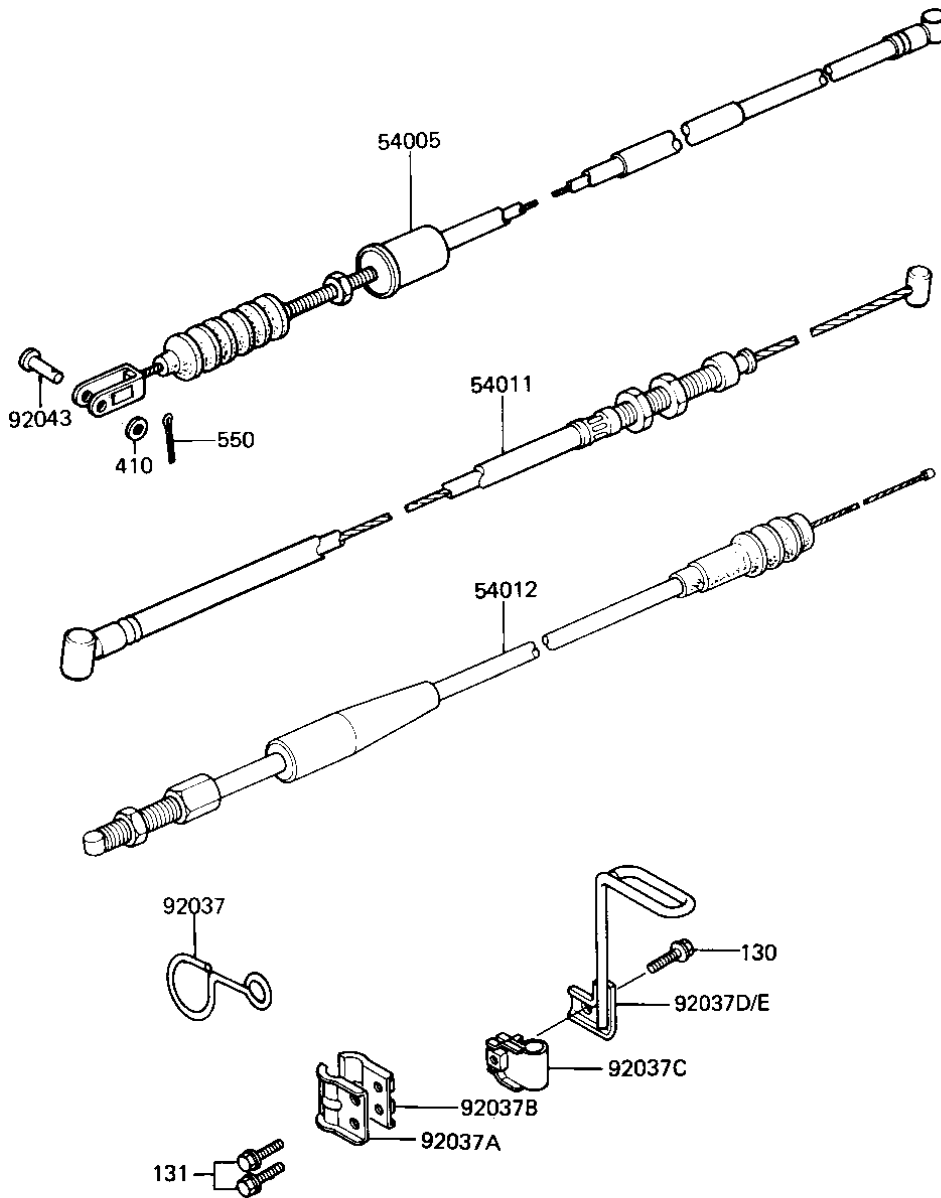

# 1983 KDX200 PARTS DIAGRAM

## CABLES

F2540-0169

# 1983 KDX200 PARTS LIST

## CABLES

ITEM NAME	PART NUMBER	QUANTITY
CABLE-BRAKE (Ref # 54005)	54005-1043	1
CABLE-CLUTCH (Ref # 54011)	54011-1166	1
CABLE-THROTTLE (Ref # 54012)	54012-1119	1
CLAM,CABLE (Ref # 92037)	92037-1064	1
CLAMP,BRAKE HOSE,OUTE (Ref # 92037A)	92037-1331	1
CLAMP,BRAKE HOSE,INNE (Ref # 92037B)	92037-1332	1
CLAMP,CABLE (Ref # 92037C)	92037-1376	1
CLAMP,METER CABLE (Ref # 92037D)	92037-1402	1
CLAMP,CABLE (Ref # 92037E)	92037-1513	1
PIN-BRAKE ROD FITTING (Ref # 92043)	92043-064	1
BOLT-FLANGED,6X18 (Ref # 130)	130G0618	1
BOLT-FLANGED (Ref # 131)	131G0516	2
WASHER PLAIN 6MM (Ref # 410)	410B0600	1
PIN COTTER 2.0X15 (Ref # 550)	550D2015	1