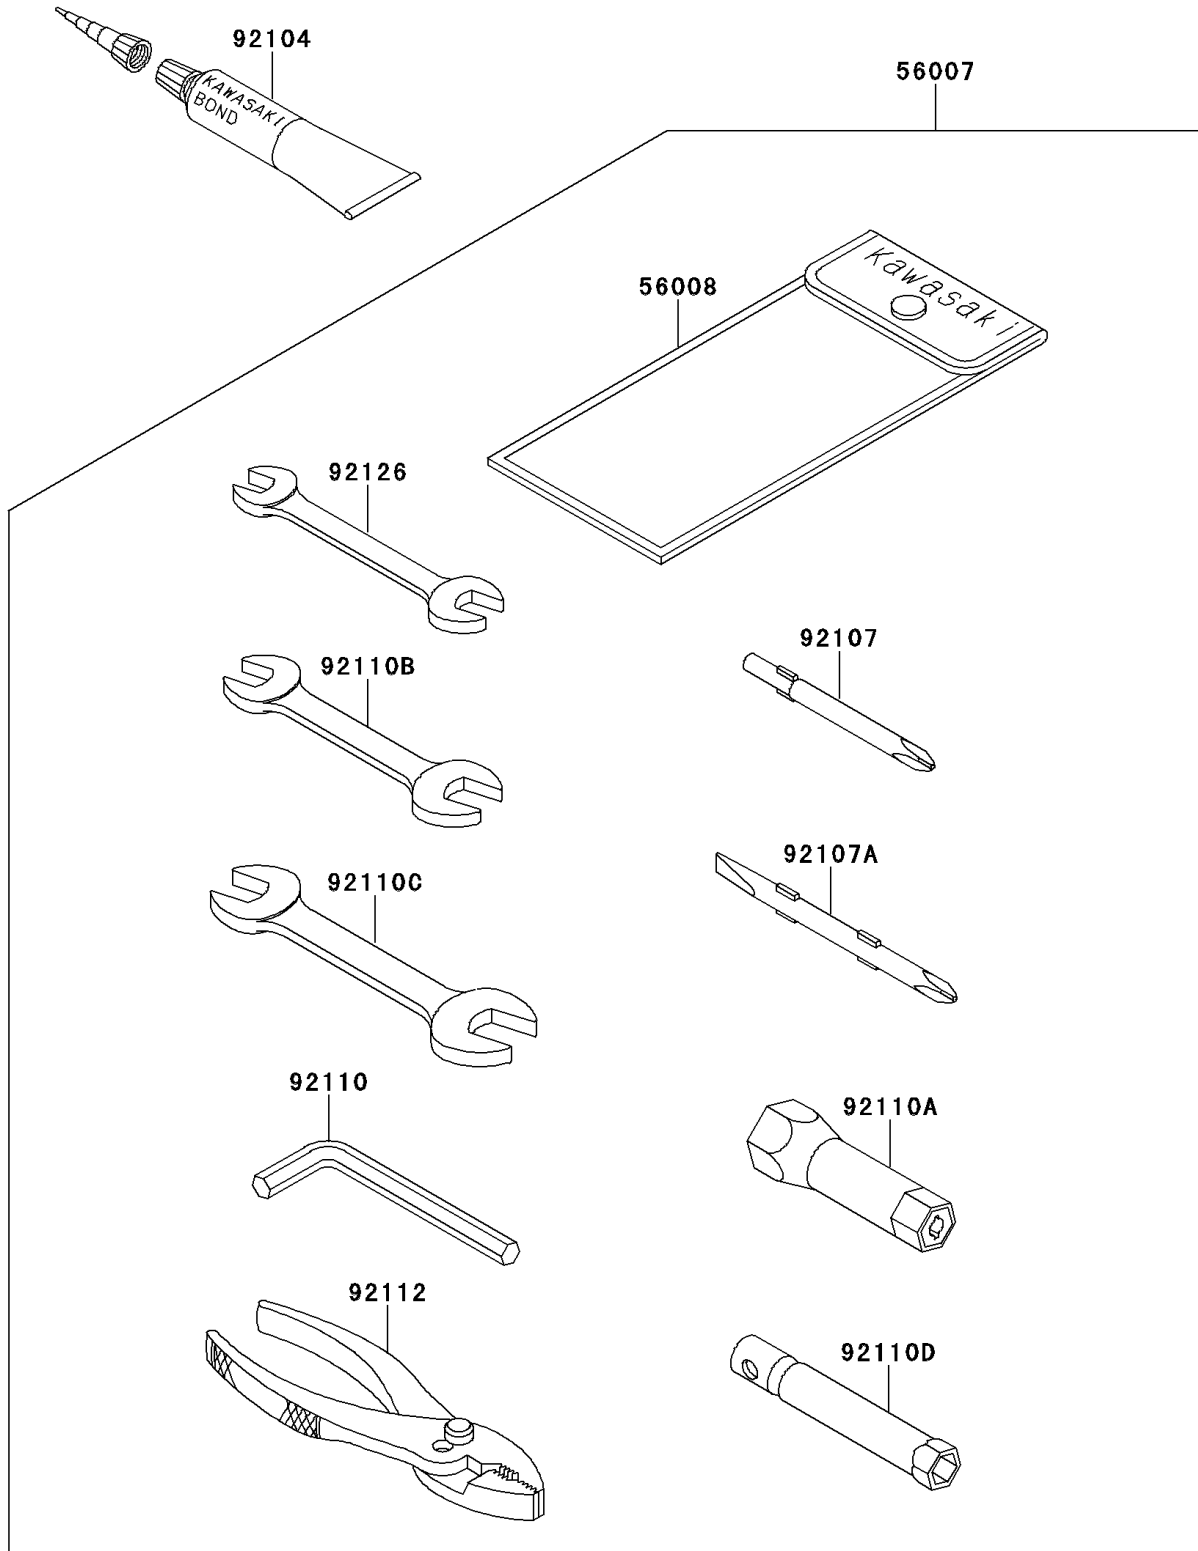

1997 SS PARTS DIAGRAM

Owner's Tools

F3182

1997 SS PARTS LIST

Owner's Tools

ITEM NAME	PART NUMBER	QUANTITY
TOOL-KIT (Ref # 56007)	56007-3710	1
BAG,TOOL (Ref # 56008)	56008-1007	1
GASKET-LIQUID,TUBE,100G,SILVER (Ref # 92104)	92104-002	AR
TOOL-DRIVER,#3PHILLIPS (Ref # 92107)	92107-005	1
TOOL-DRIVER,#2PHILLIPS&SLOT (Ref # 92107A)	92107-1051	1
TOOL-WRENCH,ALLEN,5MM (Ref # 92110)	92110-1015	1
TOOL-WRENCH,BOX,21MM (Ref # 92110A)	92110-1113	1
TOOL-WRENCH,OPEN END,10X12 (Ref # 92110B)	92110-1152	1
TOOL-WRENCH,OPEN END,14X17 (Ref # 92110C)	92110-1153	1
TOOL-WRENCH,BOX,10MM (Ref # 92110D)	92110-1156	1
TOOL-PLIERS (Ref # 92112)	92112-003	1
TOOL-WRENCH,OPEN END,8X10 (Ref # 92126)	92126-001	1