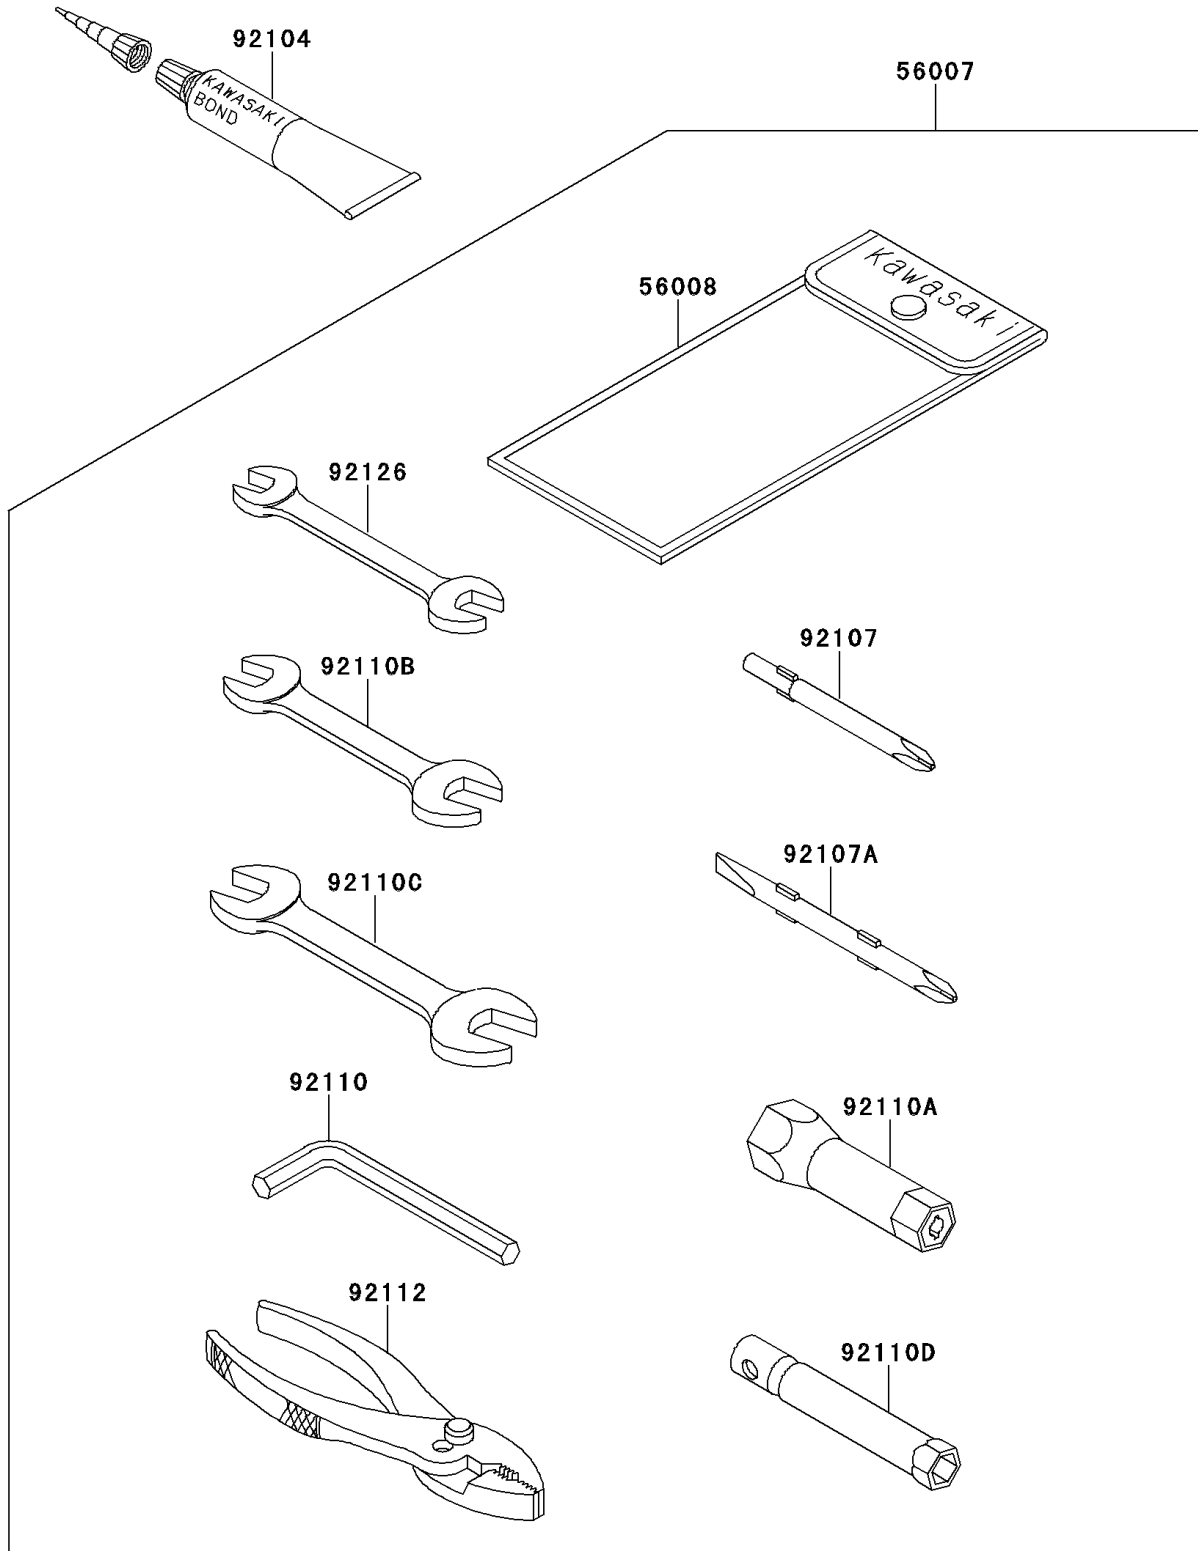

# 1997 SS PARTS DIAGRAM

Owner's Tools

F3182

## 1997 SS PARTS LIST

### Owner's Tools

ITEM NAME	PART NUMBER	QUANTITY
TOOL-KIT (Ref # 56007)	56007-3710	1
BAG,TOOL (Ref # 56008)	56008-1007	1
GASKET-LIQUID,TUBE,100G,SILVER (Ref # 92104)	92104-002	AR
TOOL-DRIVER,#3PHILLIPS (Ref # 92107)	92107-005	1
TOOL-DRIVER,#2PHILLIPS&SLOT (Ref # 92107A)	92107-1051	1
TOOL-WRENCH,ALLEN,5MM (Ref # 92110)	92110-1015	1
TOOL-WRENCH,BOX,21MM (Ref # 92110A)	92110-1113	1
TOOL-WRENCH,OPEN END,10X12 (Ref # 92110B)	92110-1152	1
TOOL-WRENCH,OPEN END,14X17 (Ref # 92110C)	92110-1153	1
TOOL-WRENCH,BOX,10MM (Ref # 92110D)	92110-1156	1
TOOL-PLIERS (Ref # 92112)	92112-003	1
TOOL-WRENCH,OPEN END,8X10 (Ref # 92126)	92126-001	1