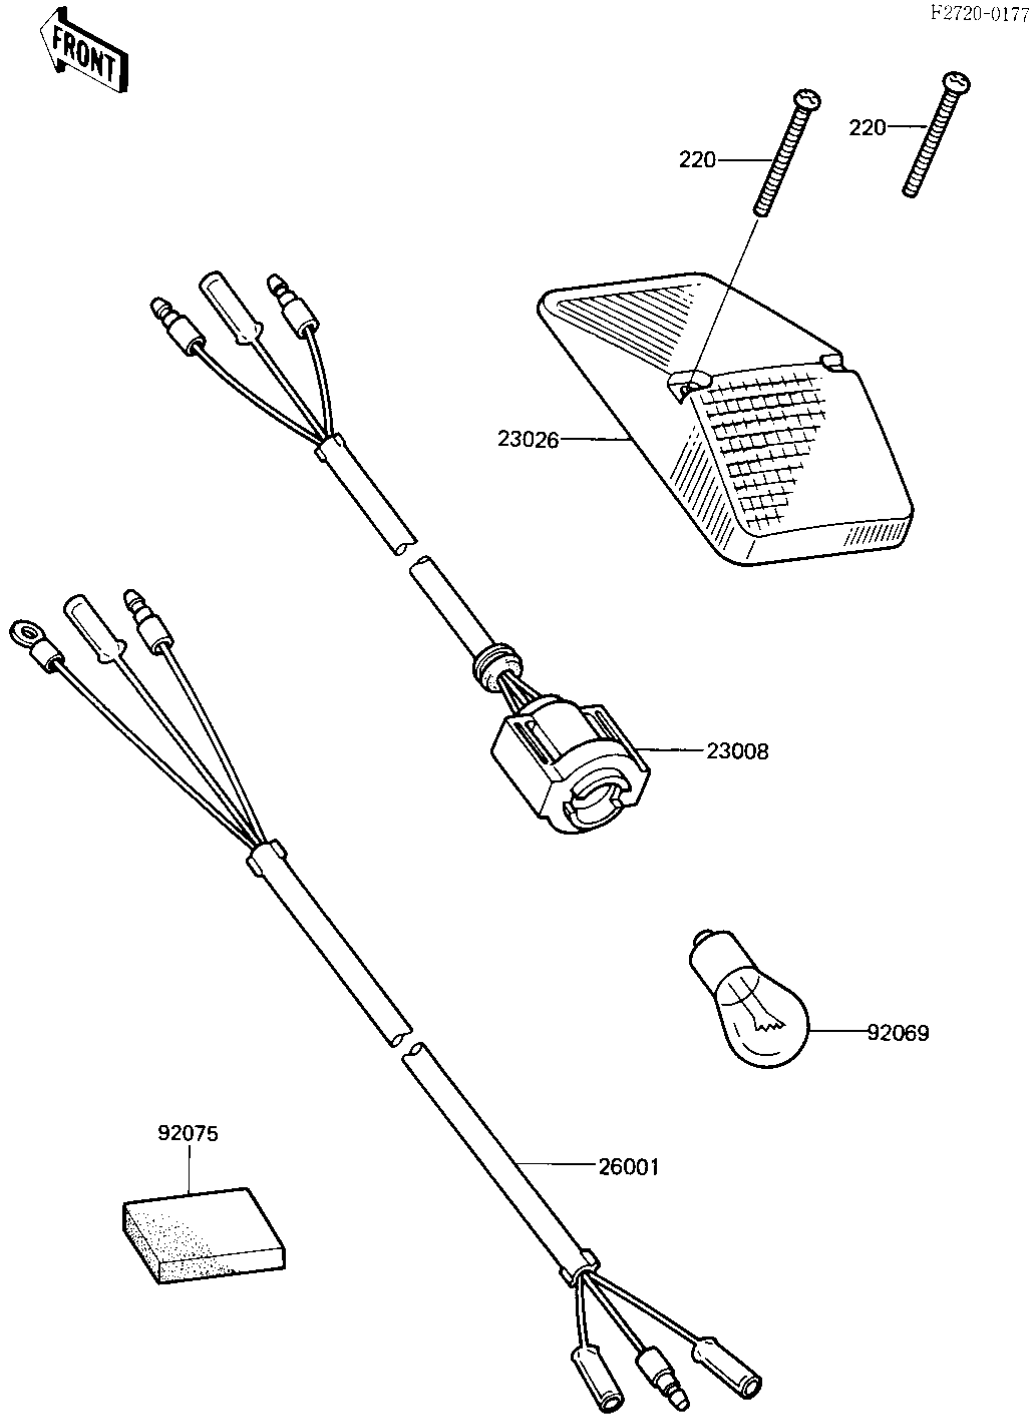

1984 KDX200 PARTS DIAGRAM

TAILLIGHT

1984 KDX200 PARTS LIST

TAILLIGHT

ITEM NAME	PART NUMBER	QUANTITY
SOCKET-ASSY,TAIL LAMP (Ref # 23008)	23008-1322	1
LENS,TAIL LAMP (Ref # 23026)	23026-1104	1
HARNESS,TAIL LAMP,L=8 (Ref # 26001)	26001-1515	1
BULB,6V 17/5.3W (Ref # 92069)	92069-028	1
DAMPER,TAIL LAMP (Ref # 92075)	92075-1625	1
SCREW-PAN-CROS (Ref # 220)	220B0445	2