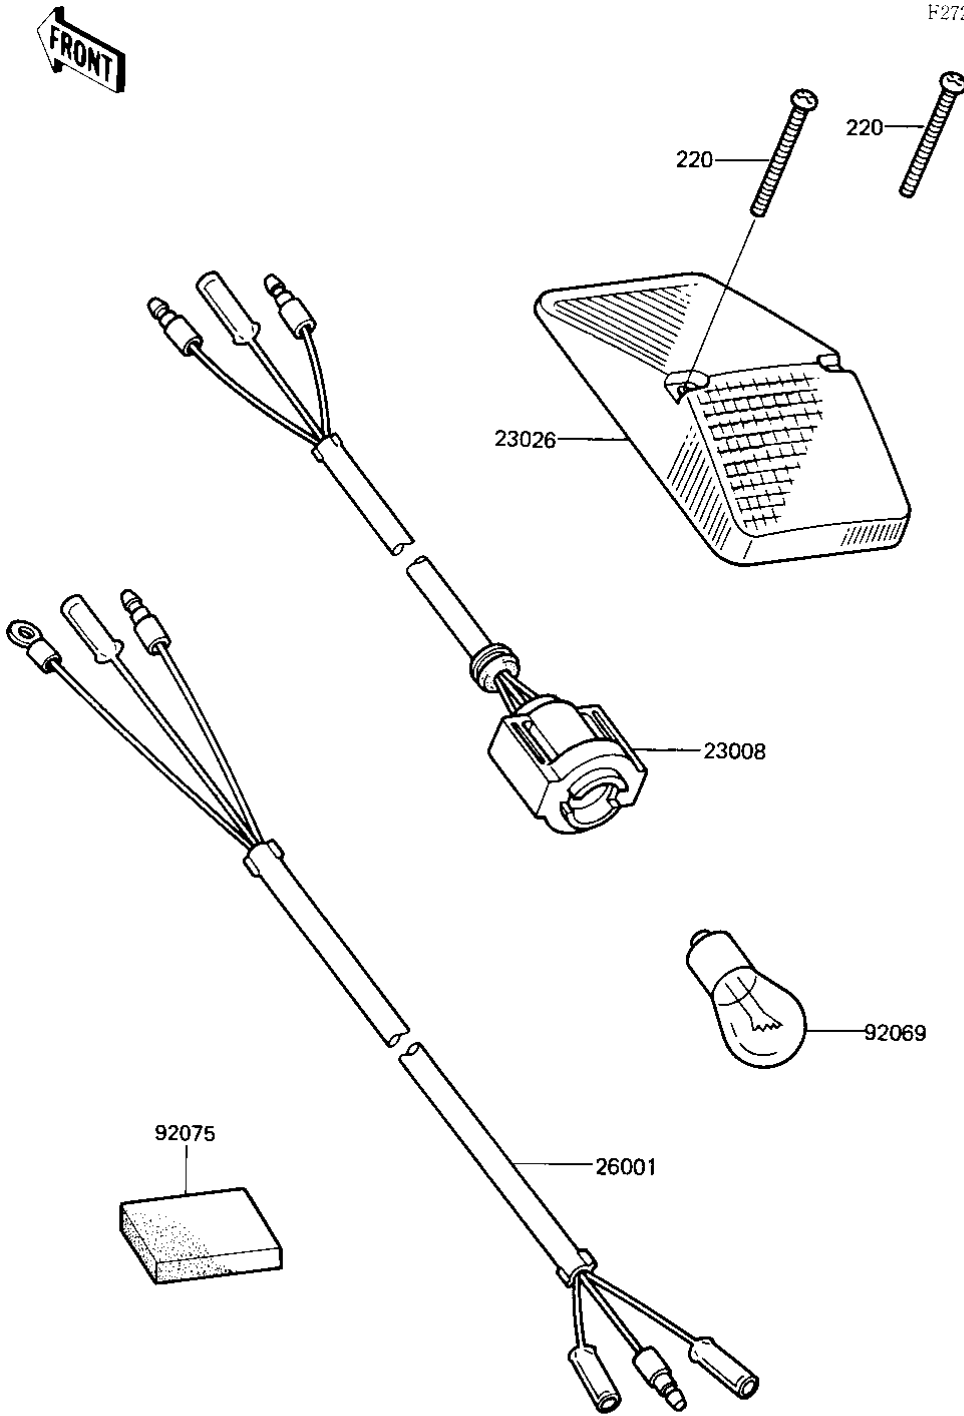

# 1983 KDX200 PARTS DIAGRAM

## TAILLIGHT

F2720-0177

# 1983 KDX200 PARTS LIST

## TAILLIGHT

ITEM NAME	PART NUMBER	QUANTITY
SOCKET-ASSY,TAIL LAMP (Ref # 23008)	23008-1322	1
LENS,TAIL LAMP (Ref # 23026)	23026-1104	1
HARNESS,TAIL LAMP,L=8 (Ref # 26001)	26001-1515	1
BULB,6V 17/5.3W (Ref # 92069)	92069-028	1
DAMPER,TAIL LAMP (Ref # 92075)	92075-1625	1
SCREW-PAN-CROS (Ref # 220)	220B0445	2