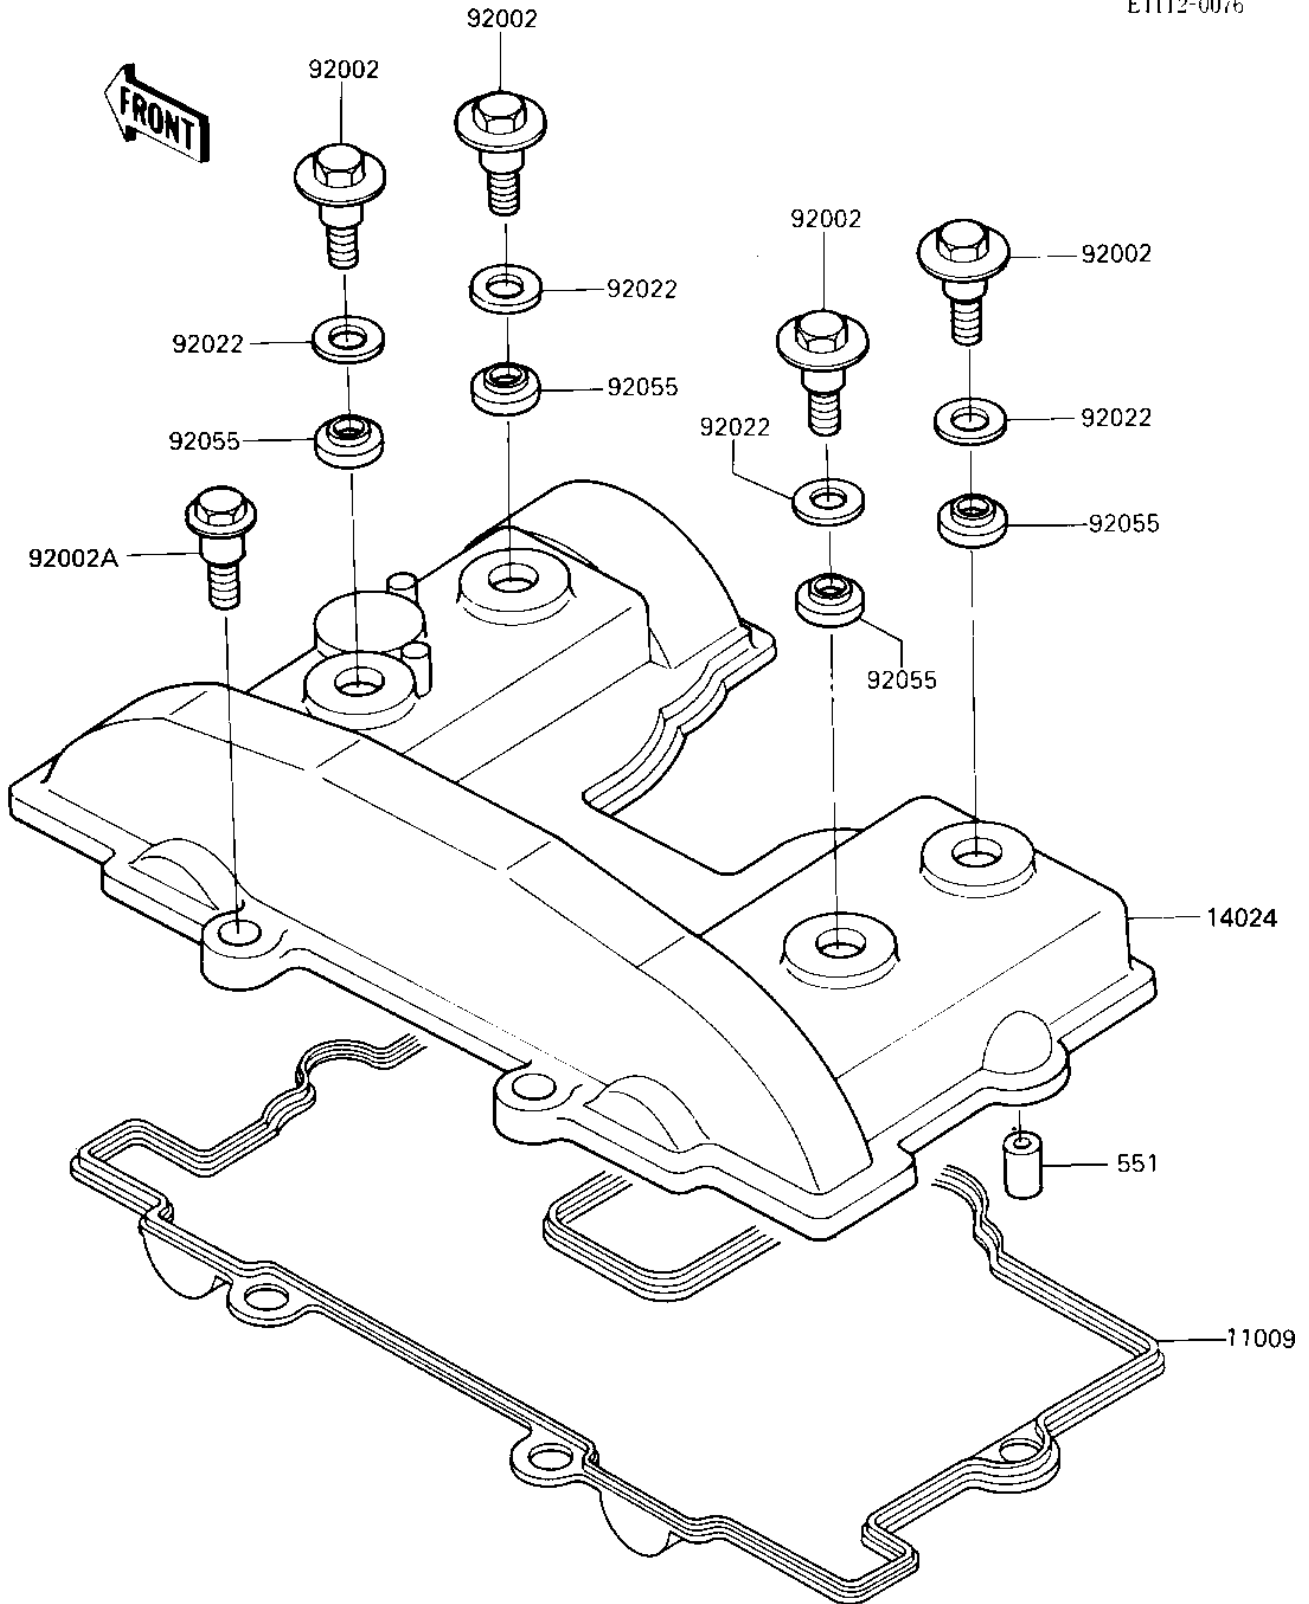

1985 KLR250 PARTS DIAGRAM

CYLINDER HEAD COVER

E1112-0076

1985 KLR250 PARTS LIST

CYLINDER HEAD COVER

ITEM NAME	PART NUMBER	QUANTITY
GASKET,HEAD COVER (Ref # 11009)	11009-1607	1
COVER,CYLINDER HEAD (Ref # 14024)	14024-1218	1
BOLT,L=20.5 (Ref # 92002)	92002-1327	4
BOLT,L=21 (Ref # 92002A)	92002-1382	2
WASHER,HEAD COVER BOL (Ref # 92022)	92022-1487	4
RING-O,HEAD COVER BOL (Ref # 92055)	92055-1225	4
PIN-DOWEL (Ref # 551)	551A1016	2