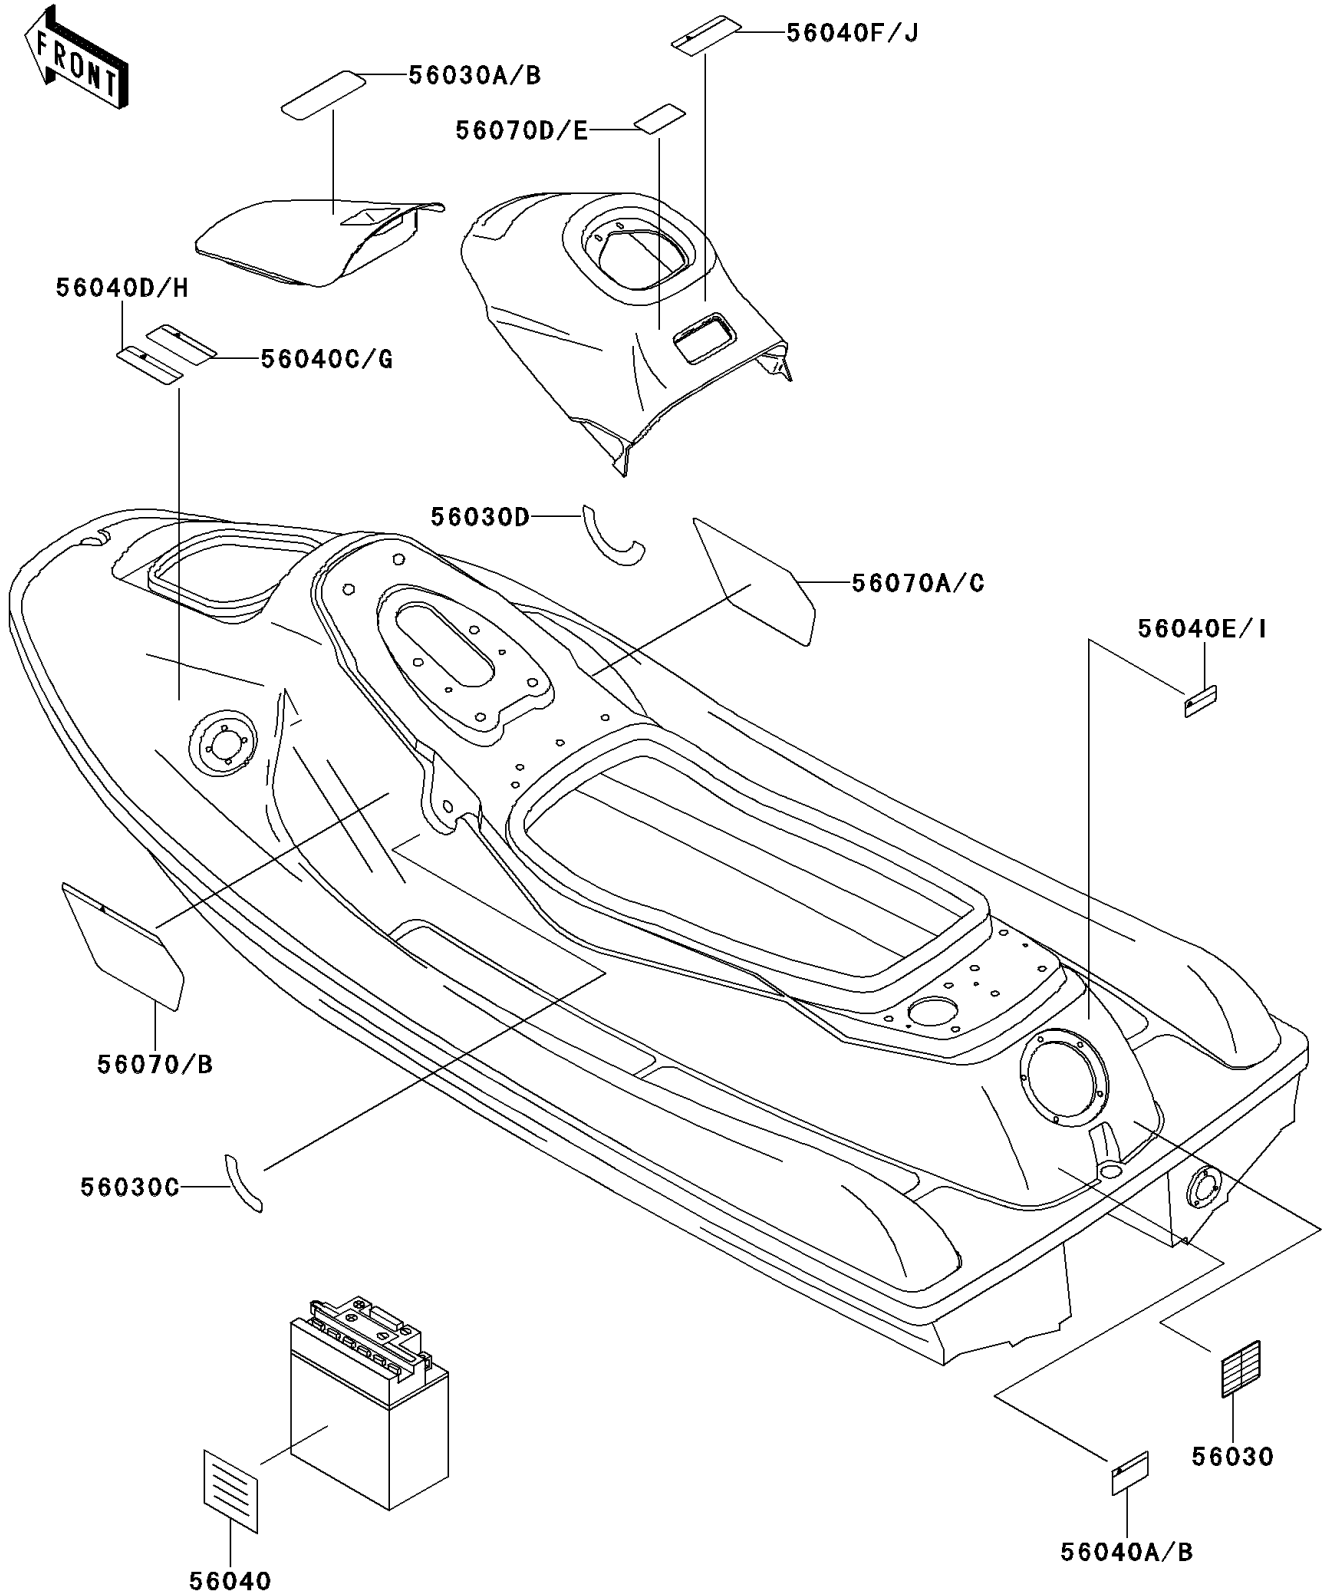

# 1996 SS PARTS DIAGRAM

Labels

F3183

## 1996 SS PARTS LIST

### Labels

ITEM NAME	PART NUMBER	QUANTITY
LABEL,FIRE EXTINGUISHER (Ref # 56030A)	56030-3790	1
LABEL,CHOKE (Ref # 56030C)	56030-3793	1
LABEL,FUEL (Ref # 56030D)	56030-3794	1
LABEL-WARNING,NOZZLE (Ref # 56040A)	56040-3898	1
LABEL-WARNING,BREAK-IN (Ref # 56040C)	56040-3969	1
LABEL-WARNING,GASOLINE (Ref # 56040D)	56040-3972	1
LABEL-WARNING,GRAB HANDLE (Ref # 56040E)	56040-3973	1
LABEL-WARNING,OVERHEAT (Ref # 56040F)	56040-3974	1
LABEL-WARNING,IMPORTANT SAFETY (Ref # 56070)	56070-3752	1
LABEL-WARNING,IMPORTANT SAFETY (Ref # 56070A)	56070-3753	1
LABEL-WARNING,TETHER SWITCH (Ref # 56070D)	56070-3787	1