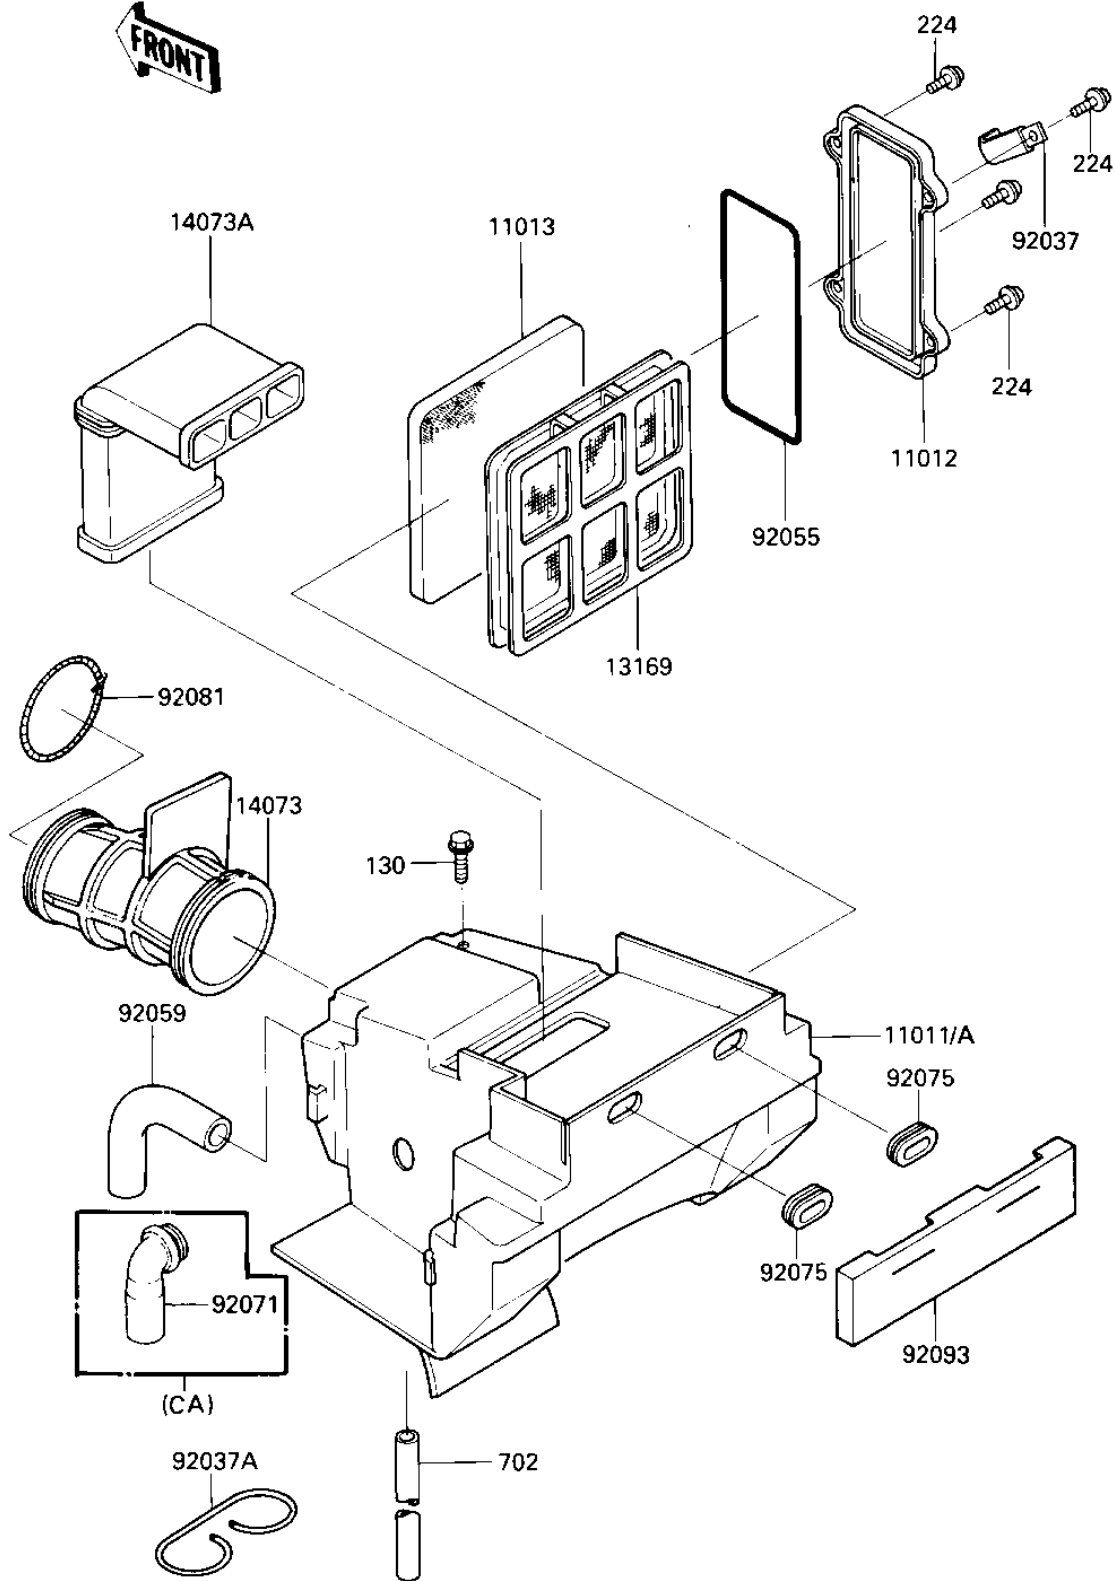

1986 KLR250 PARTS DIAGRAM

AIR CLEANER

E1130-0181

1986 KLR250 PARTS LIST

AIR CLEANER

ITEM NAME	PART NUMBER	QUANTITY
FILTER-ASSY-AIR (Ref # 11011)	11010-5073	1
FILTER-ASSY-AIR (Ref # 11011A)	11010-5074	1
CAP,ELEMENT (Ref # 11012)	11012-1661	1
ELEMENT-AIR FILTER (Ref # 11013)	11013-1117	1
PLATE,ELEMENT (Ref # 13169)	13169-1851	1
DUCT,CARBURETOR (Ref # 14073)	14073-1184	1
DUCT,INTAKE (Ref # 14073A)	14073-1185	1
CLAMP,WIRING HARNESS (Ref # 92037)	92037-1069	1
CLAMP,MAGNETO LEAD (Ref # 92037A)	92037-1209	1
RING-O,AIR FILTER (Ref # 92055)	92055-1254	1
TUBE,BREATHER (Ref # 92059)	92059-1482	1
GROMMET,AIR FILTER (Ref # 92071)	92071-1114	1
DAMPER,AIR FILTER (Ref # 92075)	92075-1513	2
SPRING (Ref # 92081)	92081-1177	1
SEAL (Ref # 92093)	92093-1187	1
BOLT-FLANGED (Ref # 130)	130Y0612	1
SCREW-PAN-WP-CROS (Ref # 224)	224C0614	4
TUBE-RUBBER (Ref # 702)	702A04300	1