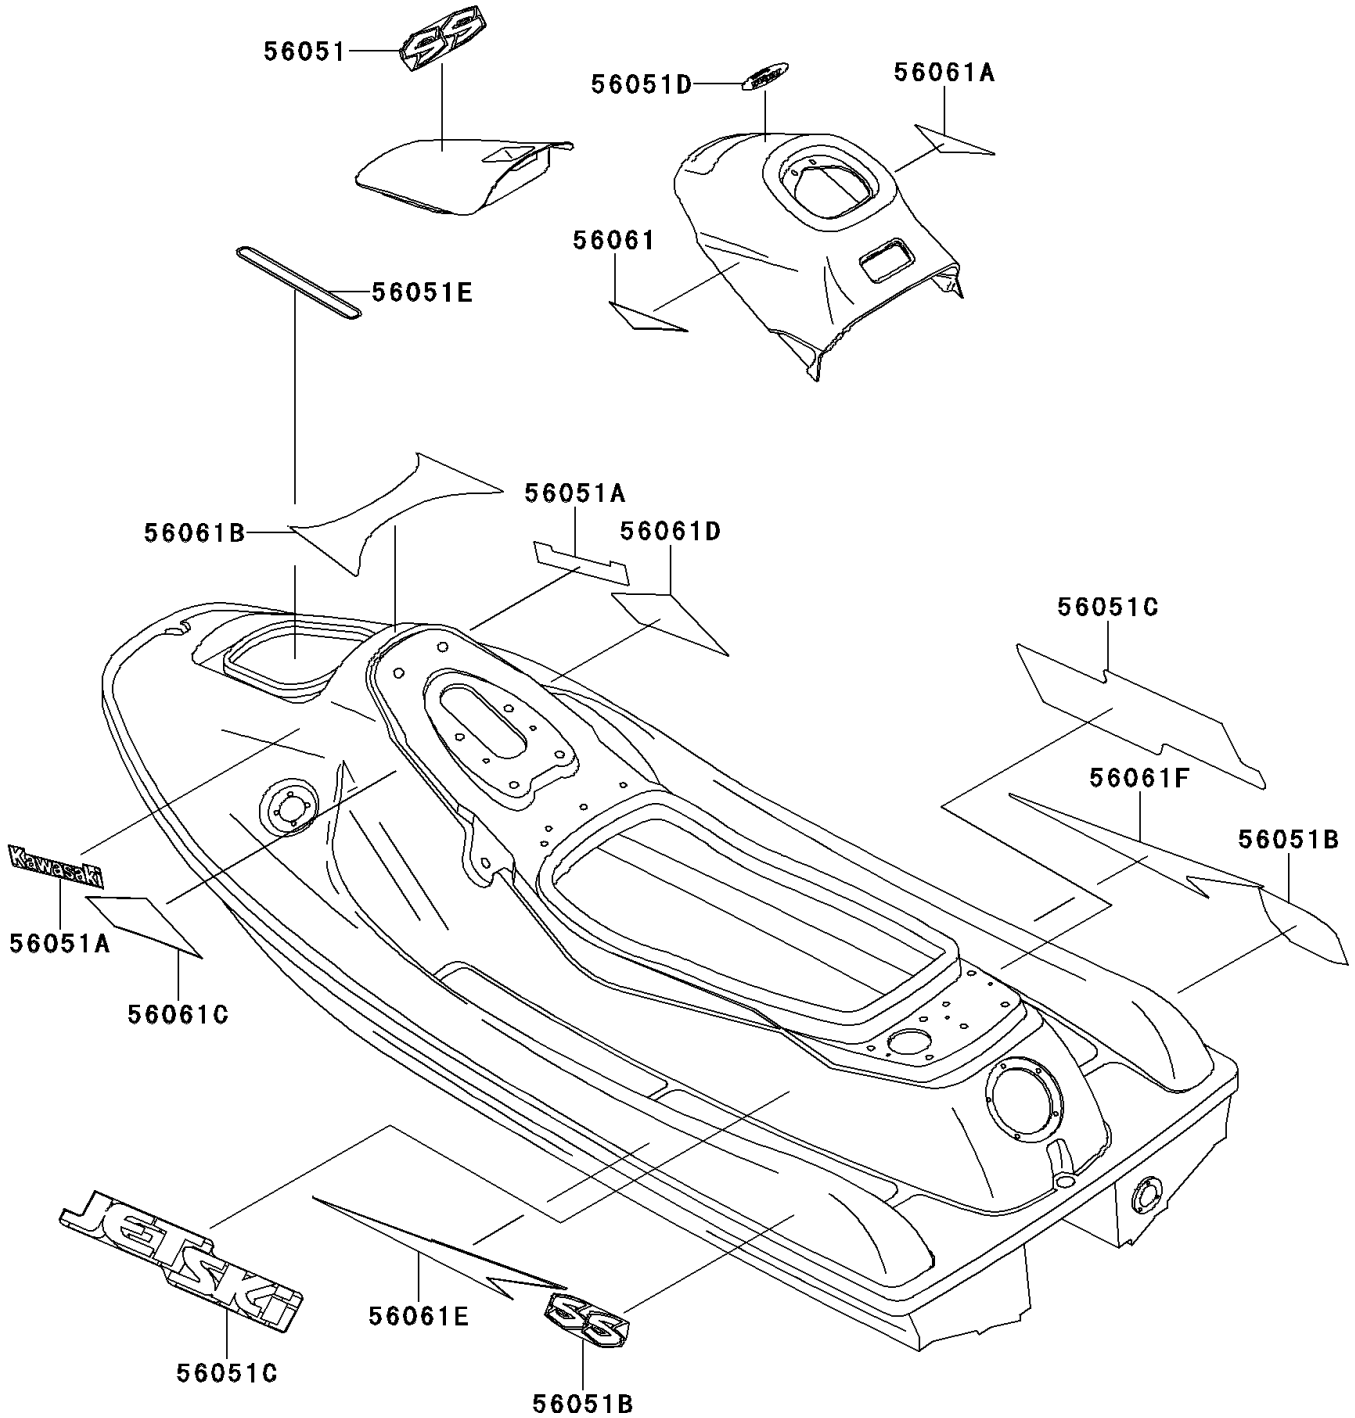

1996 SS PARTS DIAGRAM

Decals(JH750-E1)

F3880

1996 SS PARTS LIST

Decals(JH750-E1)

| ITEM NAME | PART NUMBER | QUANTITY |
|---|-------------|----------|
| MARK,HATCH COVER,SS (Ref # 56051) | 56051-3723 | 1 |
| MARK,DECK,KAWASAKI (Ref # 56051A) | 56051-3724 | 2 |
| MARK,DECK,SS (Ref # 56051B) | 56051-3725 | 2 |
| MARK,DECK,JET SKI (Ref # 56051C) | 56051-3726 | 2 |
| MARK,METER COVER,JET SKI (Ref # 56051D) | 56051-3735 | 1 |
| MARK,MARINE ENGINE (Ref # 56051E) | 56051-3741 | 1 |
| PATTERN,HANDLE COVER,LH (Ref # 56061) | 56061-3735 | 1 |
| PATTERN,HANDLE COVER,RH (Ref # 56061A) | 56061-3736 | 1 |
| PATTERN,DECK,FR (Ref # 56061B) | 56061-3737 | 1 |
| PATTERN,DECK,CNT,LH (Ref # 56061C) | 56061-3738 | 1 |
| PATTERN,DECK,CNT,RH (Ref # 56061D) | 56061-3739 | 1 |
| PATTERN,DECK,RR,LH (Ref # 56061E) | 56061-3740 | 1 |
| PATTERN,DECK,RR,RH (Ref # 56061F) | 56061-3741 | 1 |