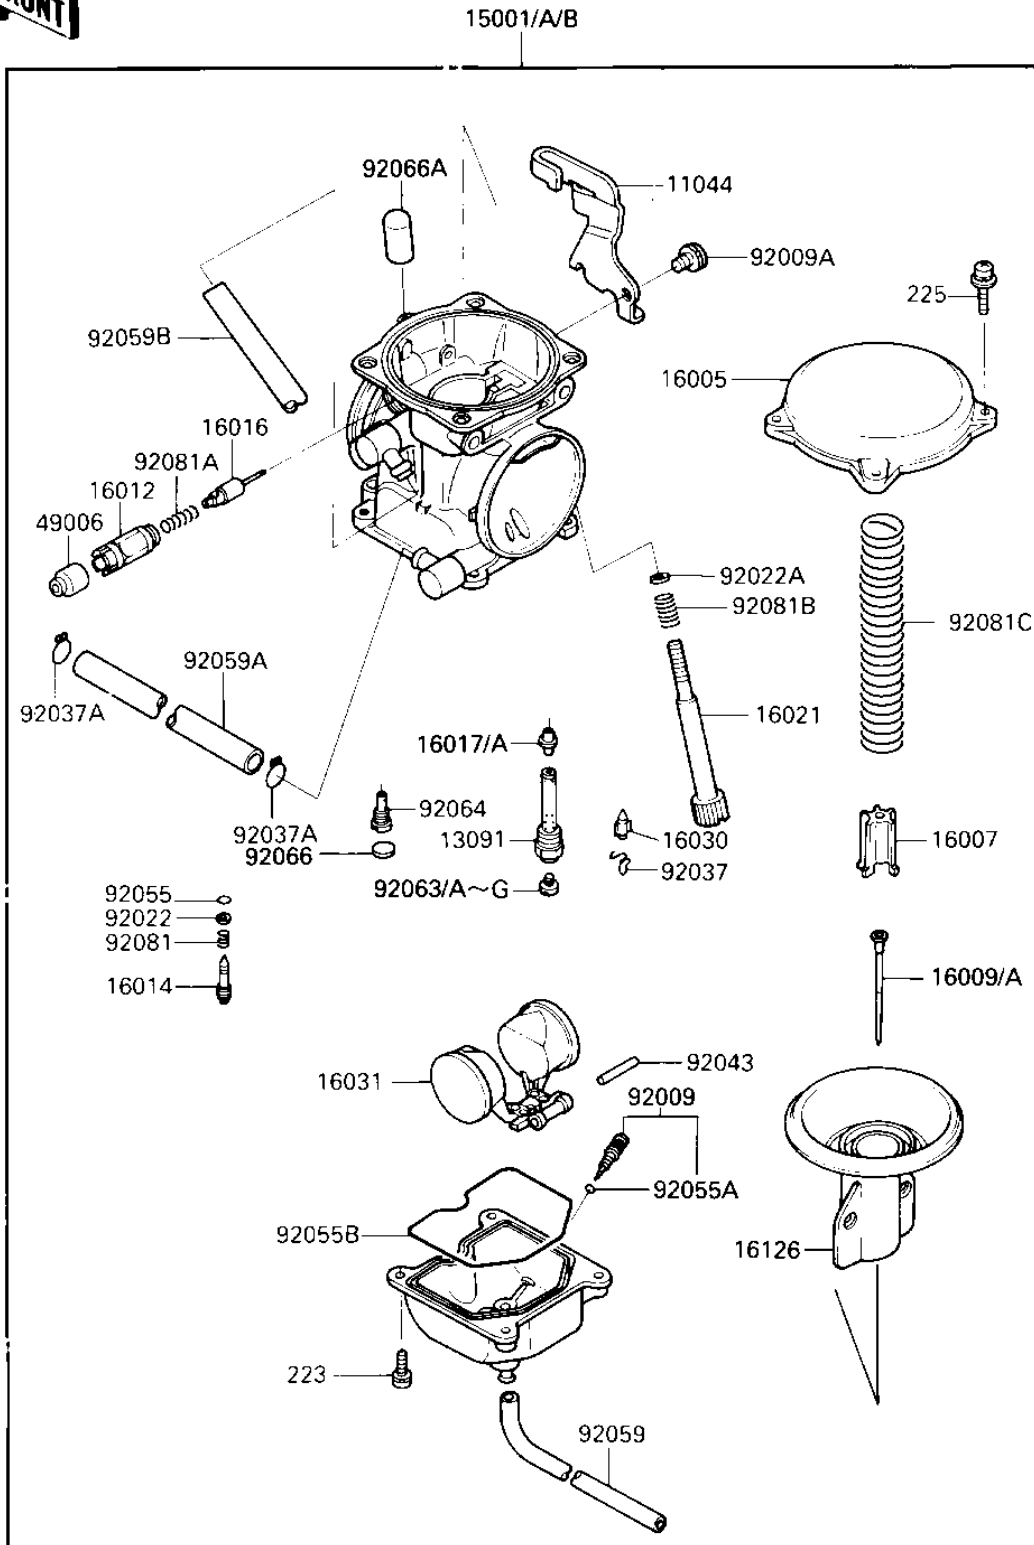

# 1985 KLR250 PARTS DIAGRAM

CARBURETOR

E1611-0187

## CARBURETOR

ITEM NAME	PART NUMBER	QUANTITY
BRACKET,THROTTLE CABL (Ref # 11044)	11044-1061	1
HOLDER,NEEDLE JET (Ref # 13091)	13091-1259	1
CARBURETOR-ASSY (Canada) (Ref # 15001)	15001-1099	1
CARBURETOR-ASSY (Ref # 15001A)	15001-1121	1
CARBURETOR-ASSY (Ref # 15001B)	15001-1122	1
TOP-CHAMBER,MIXING (Ref # 16005)	16005-1057	1
SEAT-SPRING,THROTTLE (Ref # 16007)	16007-1117	1
NEEDLE-JET,N31A (Canada) (Ref # 16009)	16009-1253	1
NEEDLE-JET,N31C (Ref # 16009A)	16009-1255	1
CAP-STARTER PLUNGER (Ref # 16012)	16012-1055	1
SCREW,PILOT ADJUST (Ref # 16014)	16014-1029	1
PLUNGER,STARTER (Ref # 16016)	16016-1065	1
JET-NEEDLE (Ref # 16017)	16017-1265	1
JET-NEEDLE (Canada) (Ref # 16017A)	16017-1266	1
SCREW-THROTTLE STOP (Ref # 16021)	16021-1109	1
FLOAT VALVE (Ref # 16030)	16030-1007	1
FLOAT (Ref # 16031)	16031-1056	1
VALVE,VACUUM (Ref # 16126)	16126-1163	1
BOOT,STARTER PLUNGER (Ref # 49006)	49006-1165	1
SCREW,DRAIN (Ref # 92009)	92009-1095	1
SCREW (Ref # 92009A)	92009-1365	1
WASHER,PLAIN (Ref # 92022)	92022-1003	1
WASHER,THROTTLE STOP (Ref # 92022A)	92022-1587	1
CLIP,FLOAT VALVE (Ref # 92037)	16044-007	1
CLAMP,TUBE (Ref # 92037A)	92037-1531	2
PIN,FLOAT (Ref # 92043)	92043-1148	1
O RING,PILOT ADJ (Ref # 92055)	92055-1002	1
"O" RING,DRAIN SCREW (Ref # 92055A)	92055-1053	1
RING-O,FLOAT CHAMBER (Ref # 92055B)	92055-1222	1