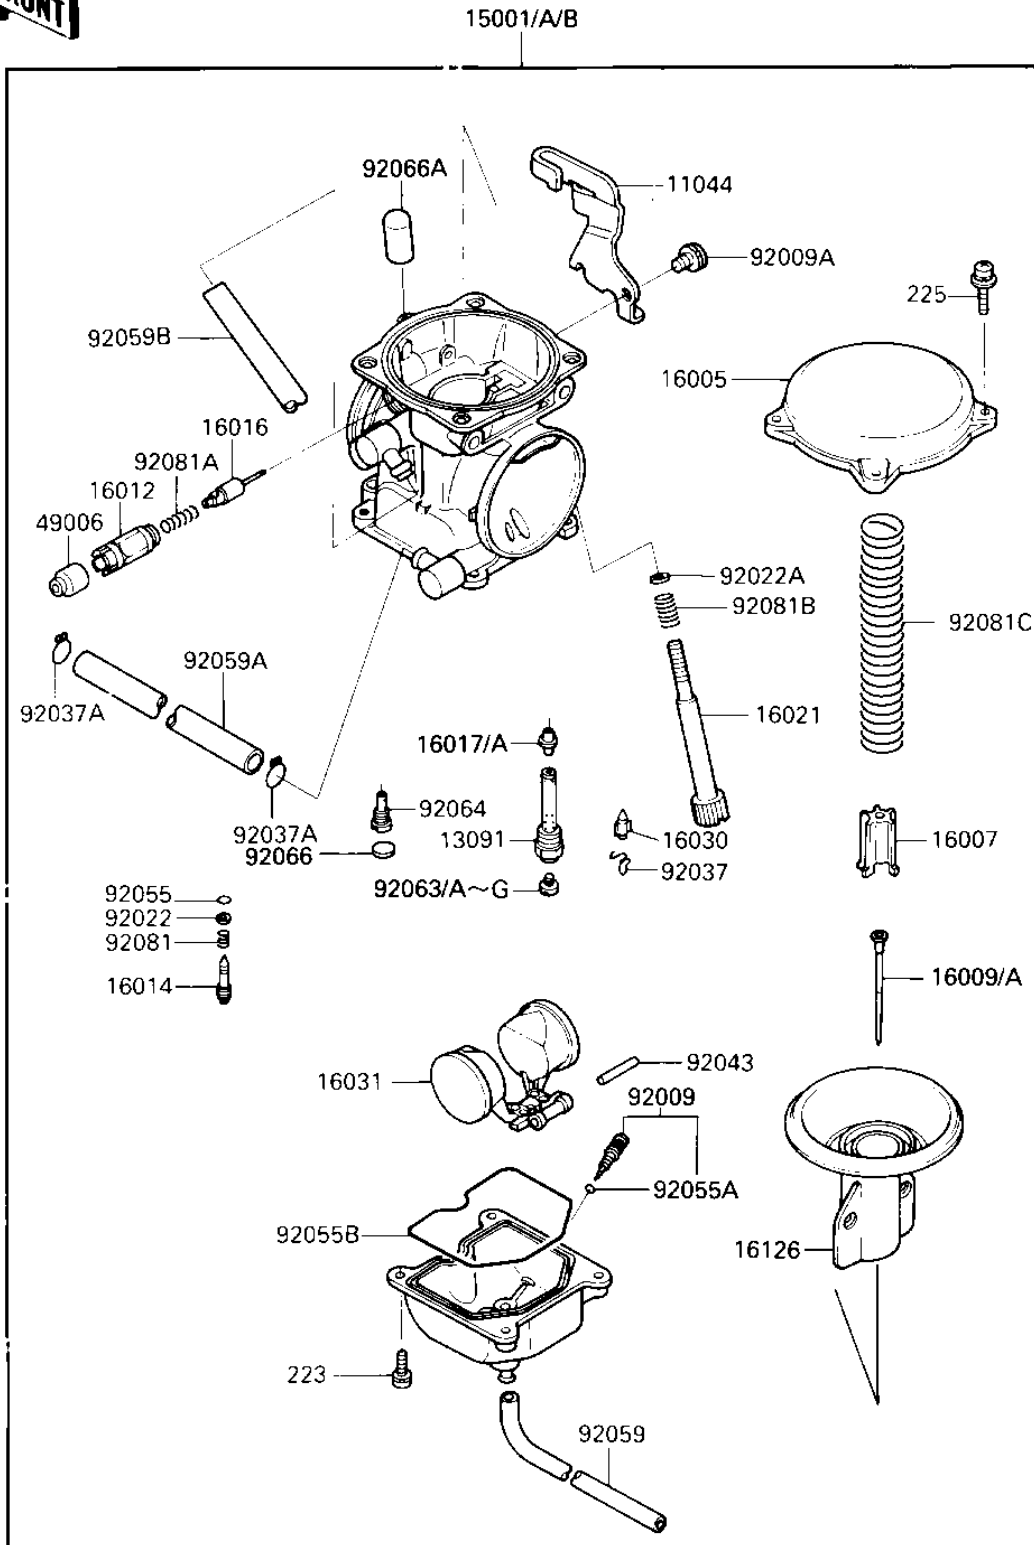

# 1986 KLR250 PARTS DIAGRAM

CARBURETOR

E1611-0187

# 1986 KLR250 PARTS LIST

## CARBURETOR

ITEM NAME	PART NUMBER	QUANTITY
BRACKET,THROTTLE CABL (Ref # 11044)	11044-1061	1
HOLDER,NEEDLE JET (Ref # 13091)	13091-1259	1
CARBURETOR-ASSY (Canada) (Ref # 15001)	15001-1099	1
CARBURETOR-ASSY (Ref # 15001A)	15001-1121	1
CARBURETOR-ASSY (Ref # 15001B)	15001-1122	1
TOP-CHAMBER,MIXING (Ref # 16005)	16005-1057	1
SEAT-SPRING,THROTTLE (Ref # 16007)	16007-1117	1
NEEDLE-JET,N31A (Canada) (Ref # 16009)	16009-1253	1
NEEDLE-JET,N31C (Ref # 16009A)	16009-1255	1
CAP-STARTER PLUNGER (Ref # 16012)	16012-1055	1
SCREW,PILOT ADJUST (Ref # 16014)	16014-1029	1
PLUNGER,STARTER (Ref # 16016)	16016-1065	1
JET-NEEDLE (Ref # 16017)	16017-1265	1
JET-NEEDLE (Canada) (Ref # 16017A)	16017-1266	1
SCREW-THROTTLE STOP (Ref # 16021)	16021-1109	1
FLOAT VALVE (Ref # 16030)	16030-1007	1
FLOAT (Ref # 16031)	16031-1056	1
VALVE,VACUUM (Ref # 16126)	16126-1163	1
BOOT,STARTER PLUNGER (Ref # 49006)	49006-1165	1
SCREW,DRAIN (Ref # 92009)	92009-1095	1
SCREW (Ref # 92009A)	92009-1365	1
WASHER,PLAIN (Ref # 92022)	92022-1003	1
WASHER,THROTTLE STOP (Ref # 92022A)	92022-1587	1
CLIP,FLOAT VALVE (Ref # 92037)	16044-007	1
CLAMP,TUBE (Ref # 92037A)	92037-1531	2
PIN,FLOAT (Ref # 92043)	92043-1148	1
O RING,PILOT ADJ (Ref # 92055)	92055-1002	1
"O" RING,DRAIN SCREW (Ref # 92055A)	92055-1053	1
RING-O,FLOAT CHAMBER (Ref # 92055B)	92055-1222	1