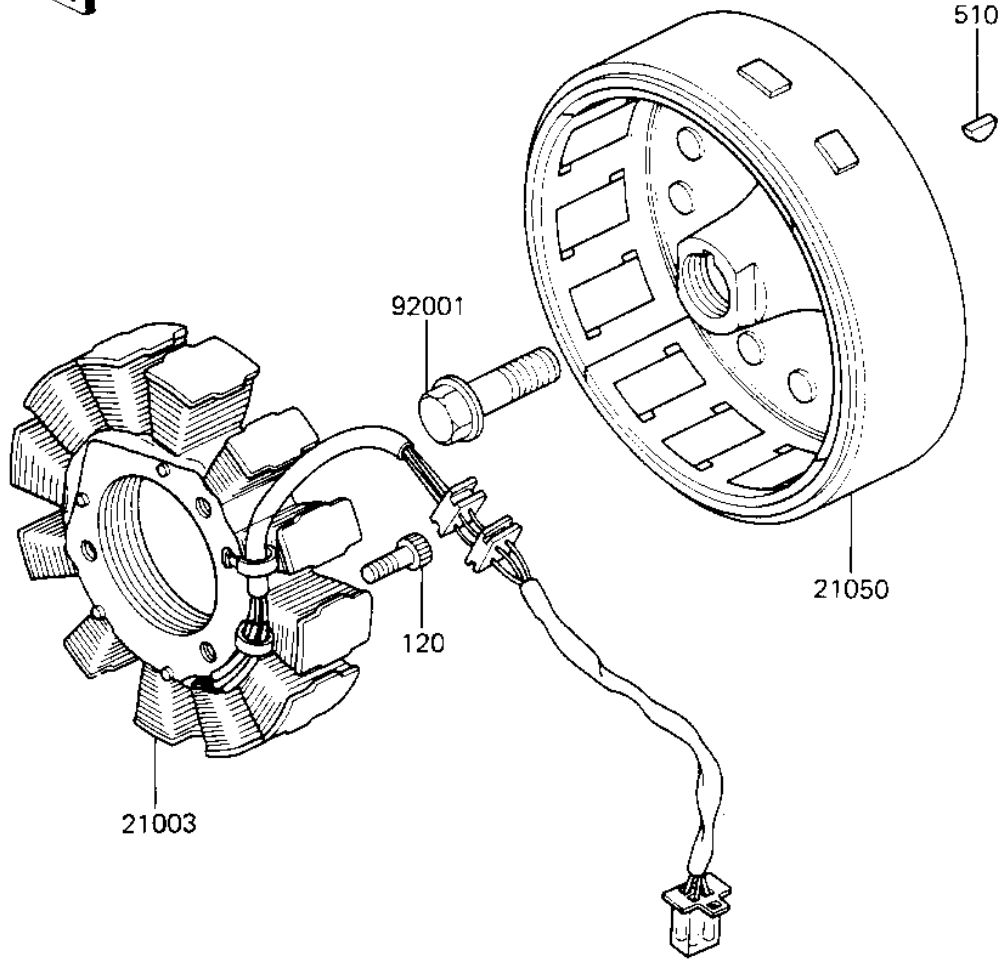

1985 KLR250 PARTS DIAGRAM

GENERATOR/REGULATOR

E1810-0122

1985 KLR250 PARTS LIST

GENERATOR/REGULATOR

ITEM NAME	PART NUMBER	QUANTITY
STATOR (Ref # 21003)	21003-1121	1
FLYWHEEL (Ref # 21050)	21050-1109	1
REGULATOR-VOLTAGE (Ref # 21066)	21066-1052	1
BOLT,12X42 (Ref # 92001)	92001-1169	1
BOLT,SOCKET,6X30 (Ref # 120)	120P0630	3
BOLT-FLANGED,6X16 (Ref # 130)	130G0616	1
KEY-WOODRUFF (Ref # 510)	510A3300	1