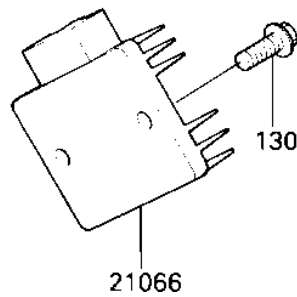

1985 KLR250 PARTS DIAGRAM

GENERATOR/REGULATOR

E1810-0122

1985 KLR250 PARTS LIST

GENERATOR/REGULATOR

ITEM NAME	PART NUMBER	QUANTITY
STATOR (Ref # 21003)	21003-1121	1
FLYWHEEL (Ref # 21050)	21050-1109	1
REGULATOR-VOLTAGE (Ref # 21066)	21066-1052	1
BOLT,12X42 (Ref # 92001)	92001-1169	1
BOLT,SOCKET,6X30 (Ref # 120)	120P0630	3
BOLT-FLANGED,6X16 (Ref # 130)	130G0616	1
KEY-WOODRUFF (Ref # 510)	510A3300	1