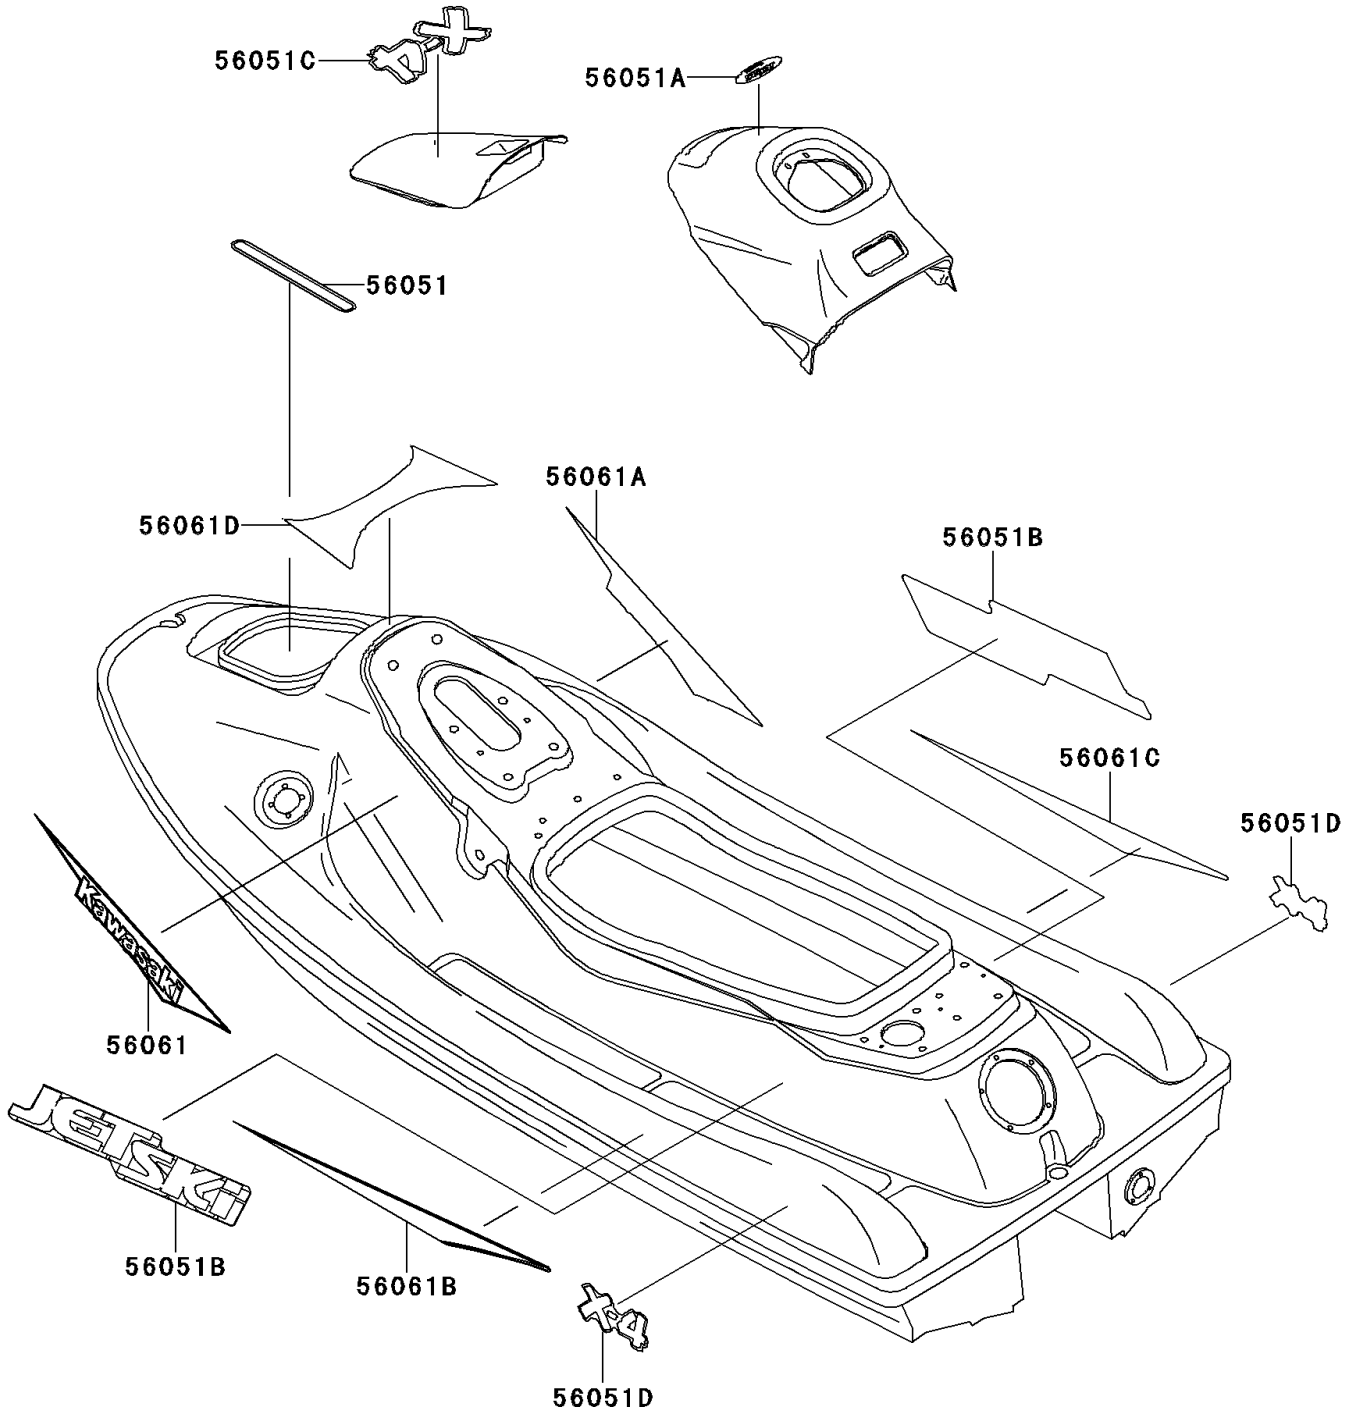

1997 SS PARTS DIAGRAM

Decals(JH750-E2)

F3880A

1997 SS PARTS LIST

Decals(JH750-E2)

ITEM NAME	PART NUMBER	QUANTITY
MARK,MARINE ENGINE (Ref # 56051)	56051-3741	1
MARK,HANDLE COVER,JET SKI (Ref # 56051A)	56051-3751	1
MARK,DECK,JET SKI (Ref # 56051B)	56051-3754	2
MARK,HATCH COVER,SS (Ref # 56051C)	56051-3755	1
MARK,DECK,SS (Ref # 56051D)	56051-3756	2
PATTERN,DECK,FR,LH (Ref # 56061)	56061-3781	1
PATTERN,DECK,FR,RH (Ref # 56061A)	56061-3782	1
PATTERN,DECK,RR,LH (Ref # 56061B)	56061-3783	1
PATTERN,DECK,RR,RH (Ref # 56061C)	56061-3784	1
PATTERN,DECK,CNT (Ref # 56061D)	56061-3785	1