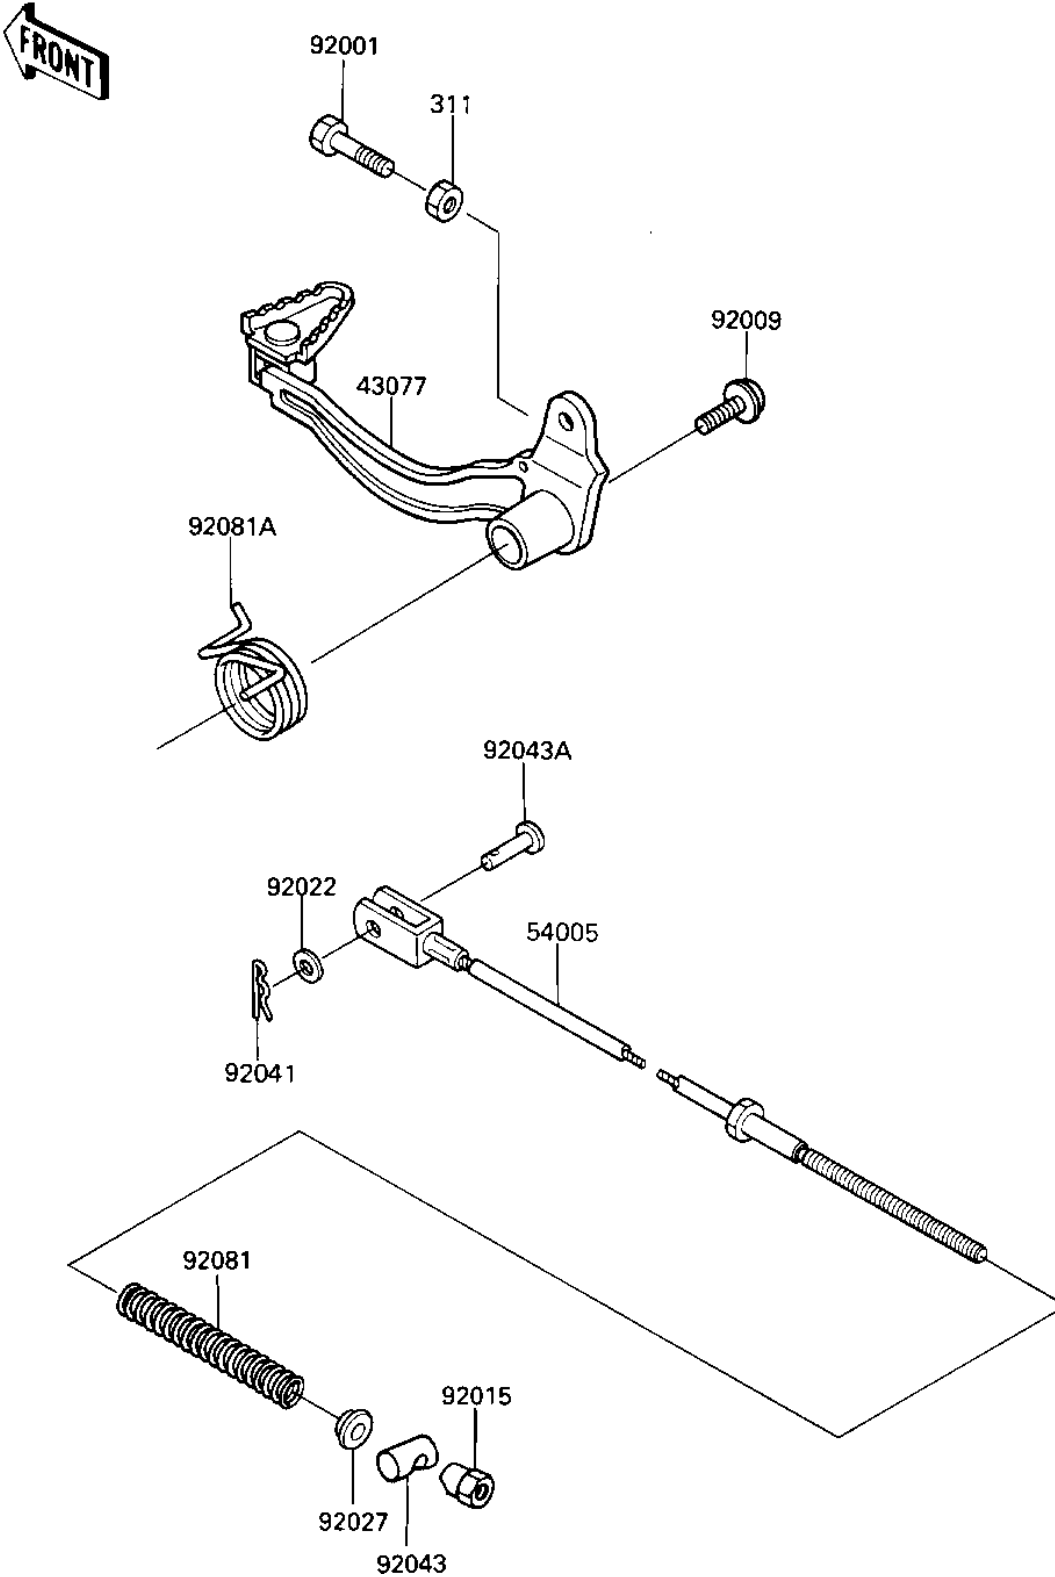

1985 KLR250 PARTS DIAGRAM

BRAKE PEDAL

F2260-0149

1985 KLR250 PARTS LIST

BRAKE PEDAL

ITEM NAME	PART NUMBER	QUANTITY
LEVER-ASSY-BRAKE,PEDA (Ref # 43077)	43077-1055	1
CABLE-BRAKE,RR (Ref # 54005)	54005-1108	1
BOLT,HEX HEAD,6X25 (Ref # 92001)	92001-1090	1
SCREW,6X10 (Ref # 92009)	92009-1286	1
NUT-BRAKE ROD ADJUST (Ref # 92015)	92015-042	1
WASHER PLAIN 6MM (Ref # 92022)	410B0600	1
COLLAR (Ref # 92027)	92027-122	1
COTTER (Ref # 92041)	92041-1052	1
PIN-BRAKE ROD (Ref # 92043)	92043-065	1
PIN (Ref # 92043A)	92043-125	1
SPRING,REAR BRAKE CAB (Ref # 92081)	92081-1610	1
SPRING,BRAKE PEDAL RE (Ref # 92081A)	92081-1782	1
NUT 6MM (Ref # 311)	311B0600	1