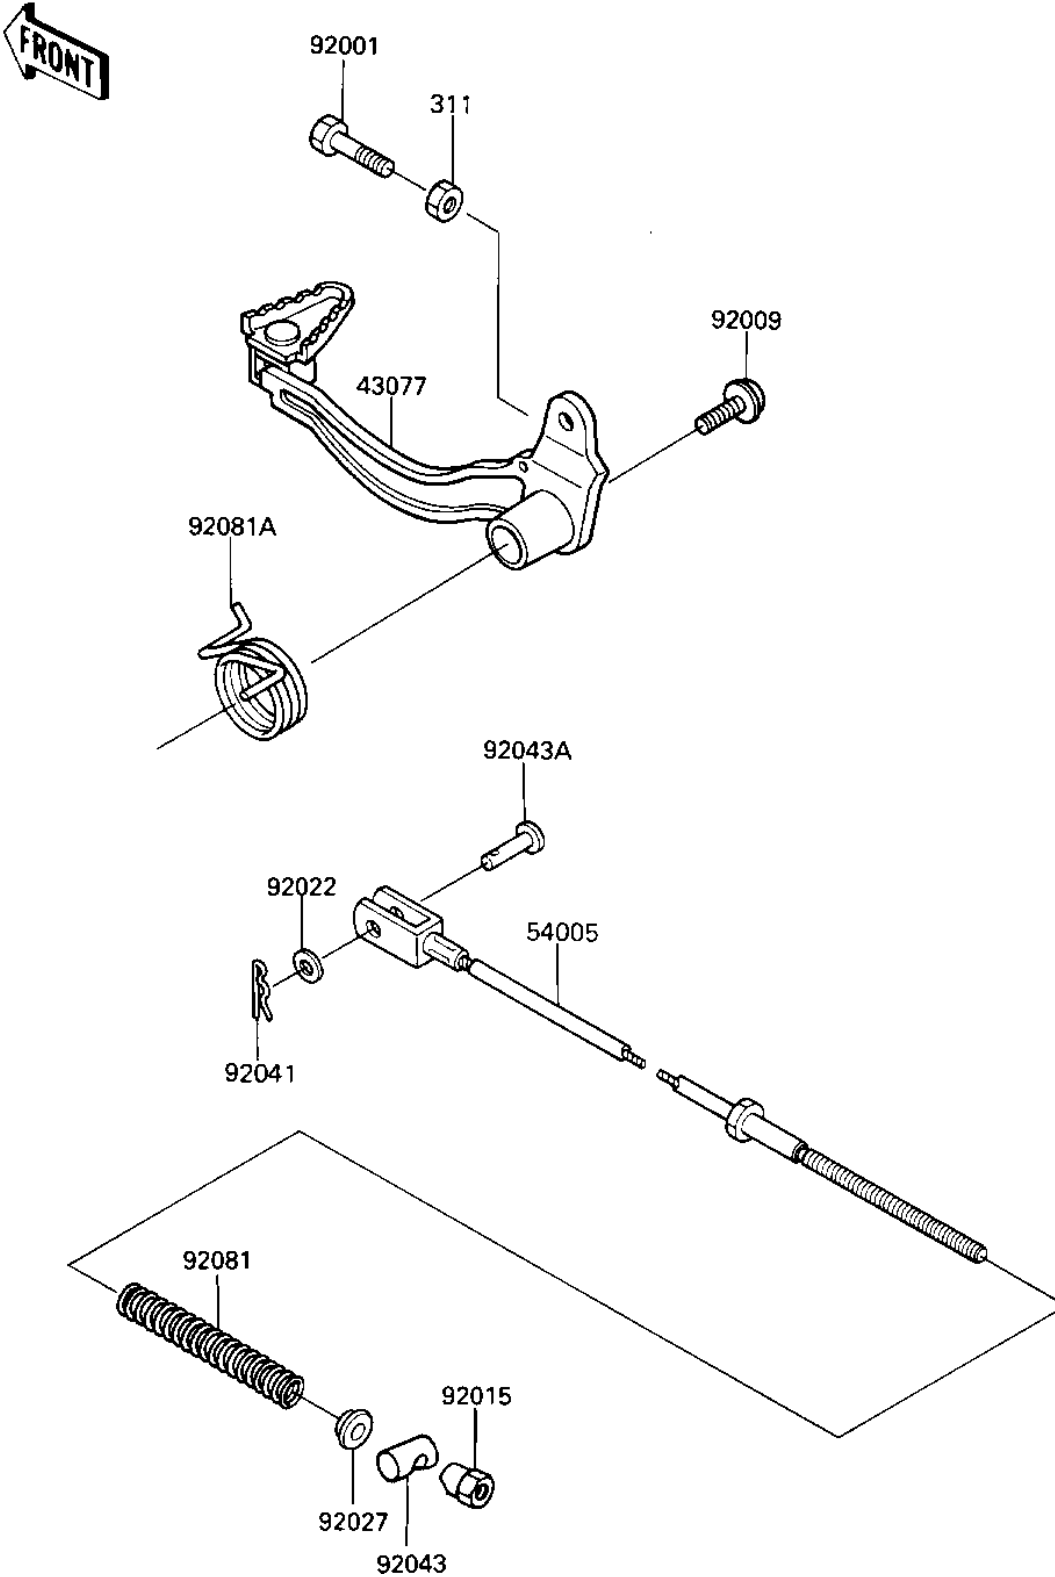

1986 KLR250 PARTS DIAGRAM

BRAKE PEDAL

F2260-0149

1986 KLR250 PARTS LIST

BRAKE PEDAL

ITEM NAME	PART NUMBER	QUANTITY
LEVER-ASSY-BRAKE,PEDA (Ref # 43077)	43077-1055	1
CABLE-BRAKE,RR (Ref # 54005)	54005-1108	1
BOLT,HEX HEAD,6X25 (Ref # 92001)	92001-1090	1
SCREW,6X10 (Ref # 92009)	92009-1286	1
NUT-BRAKE ROD ADJUST (Ref # 92015)	92015-042	1
WASHER PLAIN 6MM (Ref # 92022)	410B0600	1
COLLAR (Ref # 92027)	92027-122	1
COTTER (Ref # 92041)	92041-1052	1
PIN-BRAKE ROD (Ref # 92043)	92043-065	1
PIN (Ref # 92043A)	92043-125	1
SPRING,REAR BRAKE CAB (Ref # 92081)	92081-1610	1
SPRING,BRAKE PEDAL RE (Ref # 92081A)	92081-1782	1
NUT 6MM (Ref # 311)	311B0600	1