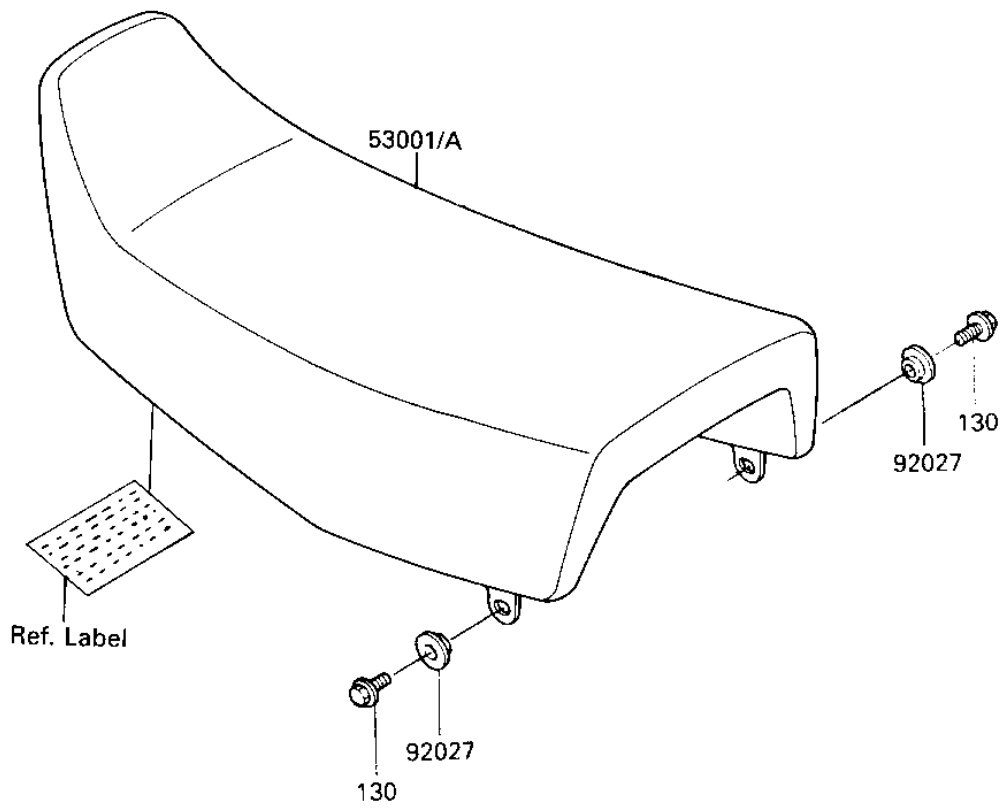

1985 KLR250 PARTS DIAGRAM

SEAT

F2510-0280

1985 KLR250 PARTS LIST

SEAT

ITEM NAME	PART NUMBER	QUANTITY
SEAT-ASSY,DUAL,BLUE (Ref # 53001)	53001-1563-MD	1
COLLAR (Ref # 92027)	92027-1794	2
BOLT (Ref # 130)	130B0612	2