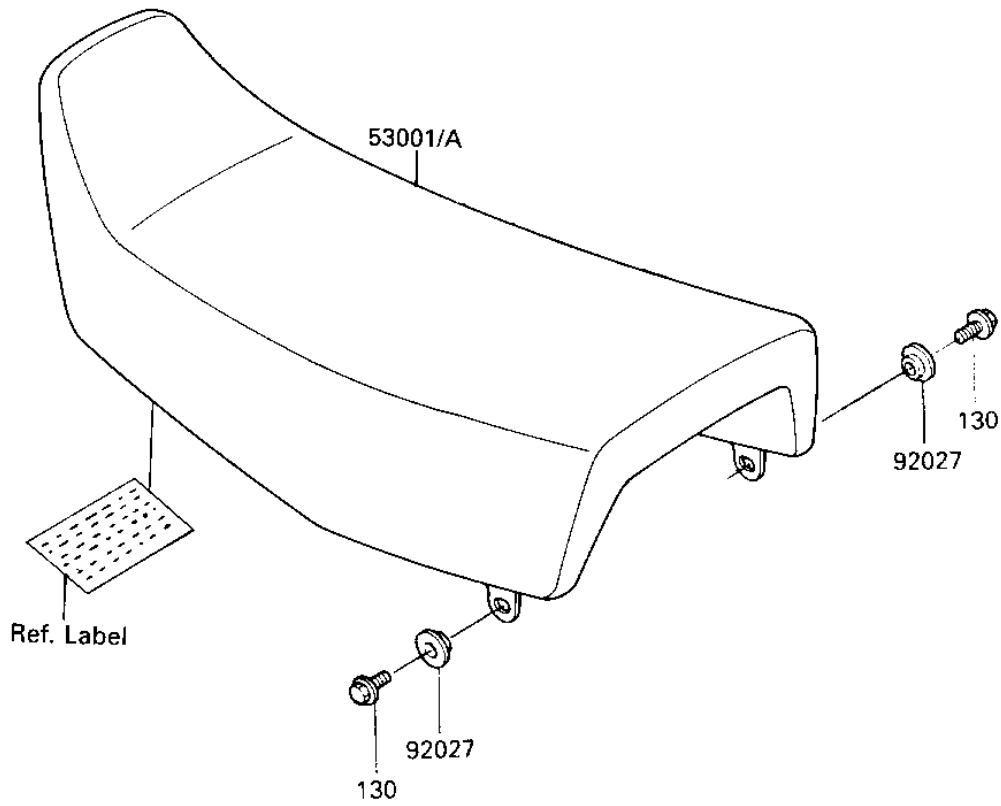

# 1986 KLR250 PARTS DIAGRAM

SEAT

F2510-0280

# 1986 KLR250 PARTS LIST

## SEAT

ITEM NAME	PART NUMBER	QUANTITY
SEAT,ASSY DUAL,BLUE (Ref # 53001A)	53001-1511-MD	1
COLLAR (Ref # 92027)	92027-1794	2
BOLT (Ref # 130)	130B0612	2