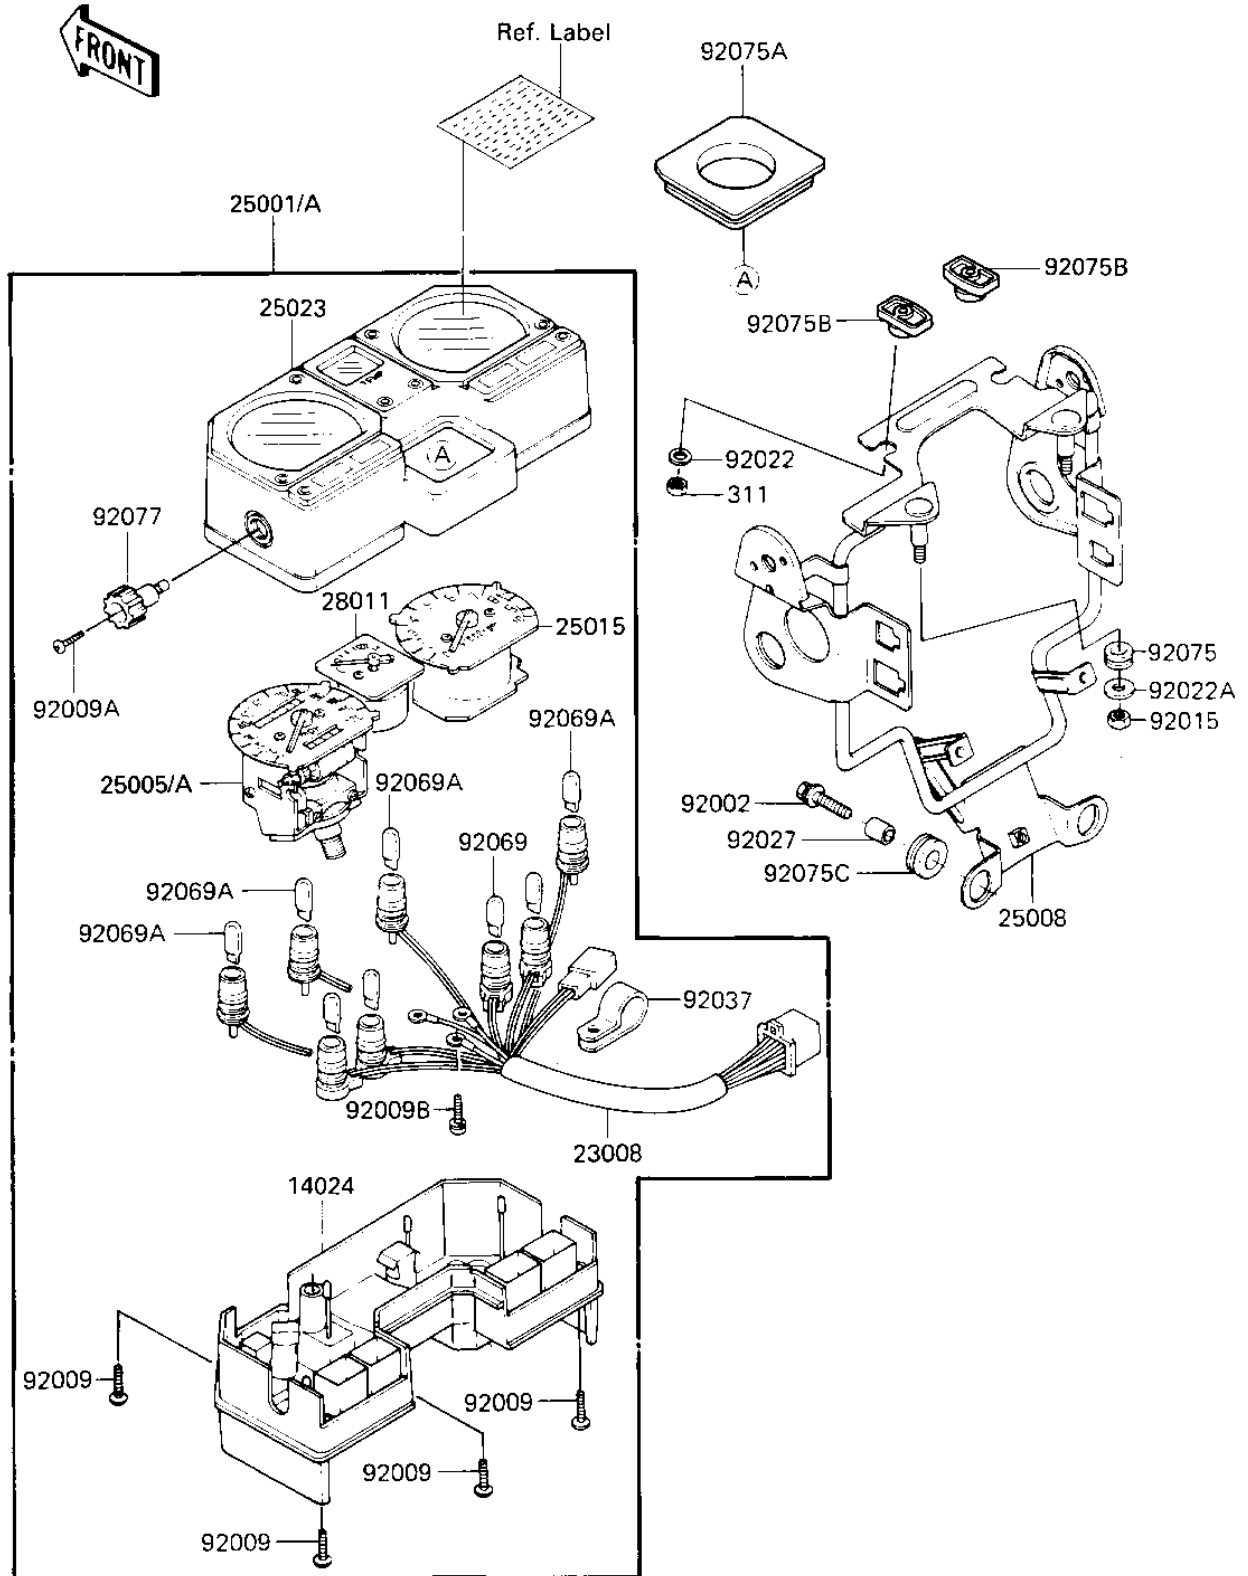

1985 KLR250 PARTS DIAGRAM

METERS

F2530-0248

1985 KLR250 PARTS LIST

METERS

ITEM NAME	PART NUMBER	QUANTITY
COVER,METER CASE,LWR (Ref # 14024)	14025-1818	1
SOCKET-ASSY,METER (Ref # 23008)	23008-1215	1
METER-ASSY (Canada) (Ref # 25001)	25001-1572	1
METER-ASSY,MPH (Ref # 25001A)	25001-1580	1
SPEEDOMETER,KPH (Canada) (Ref # 25005)	25005-1285	1
SPEEDOMETER,MPH (Ref # 25005A)	25005-1290	1
BRACKET-METER (Ref # 25008)	25008-1104	1
TACHOMETER,X1000R/MIN (Ref # 25015)	25015-1226	1
COVER-METER CASE,UPP (Ref # 25023)	25023-1107	1
METER,TEMP (Ref # 28011)	28011-1058	1
BOLT,6X25 (Ref # 92002)	92002-1137	2
SCREW,TAPPING,4X16 (Ref # 92009)	92009-1163	4
SCREW,2X6,BLACK (Ref # 92009A)	92009-1172	1
SCREW,3X22 (Ref # 92009B)	92009-1293	3
NUT,6MM (Ref # 92015)	92015-1391	2
WASHER,5.2X16X16X1.2T (Ref # 92022)	25009-004	2
WASHER 6.5X20X1.6T (Ref # 92022A)	92022-125	2
COLLAR,REAR FENDER (Ref # 92027)	92027-162	2
CLAMP,METER,SOCKET AS (Ref # 92037)	92037-1479	1
BULB,12V3.4W (Ref # 92069)	92069-1007	4
BULB,12V 1.7W (Ref # 92069A)	92069-1059	4
DAMPER RUBB SPEEDMETR (Ref # 92075)	92075-024	2
DAMPER,IGNITION SWITC (Ref # 92075A)	92075-1578	1
DAMPER,METER BRACKET (Ref # 92075B)	92075-1581	2
DAMPER RUBBER,RR FENR (Ref # 92075C)	92075-209	2
KNOB,METER (Ref # 92077)	92077-1054	1
NUT-HEX (Ref # 31)	311C0500	2