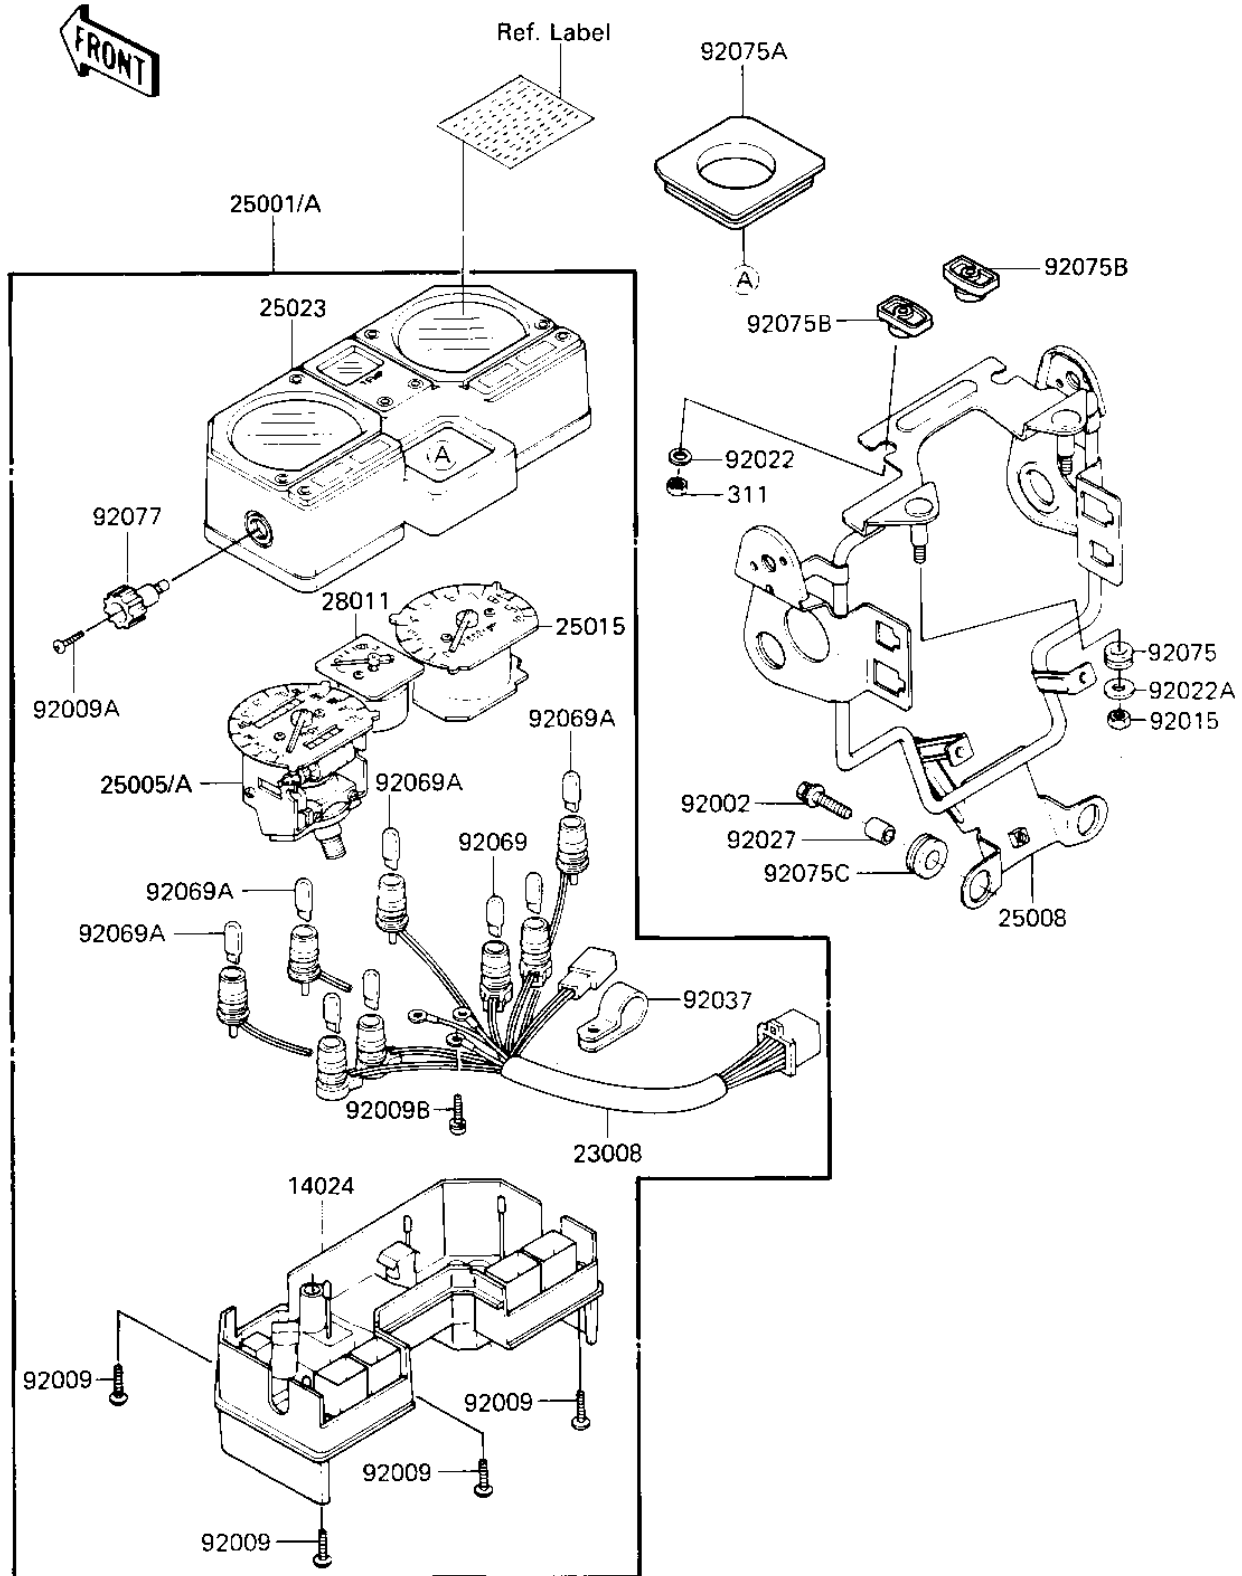

1985 KLR250 PARTS DIAGRAM

METERS

F2530-0248

1985 KLR250 PARTS LIST

METERS

ITEM NAME	PART NUMBER	QUANTITY
COVER,METER CASE,LWR (Ref # 14024)	14025-1818	1
SOCKET-ASSY,METER (Ref # 23008)	23008-1215	1
METER-ASSY (Canada) (Ref # 25001)	25001-1572	1
METER-ASSY,MPH (Ref # 25001A)	25001-1580	1
SPEEDOMETER,KPH (Canada) (Ref # 25005)	25005-1285	1
SPEEDOMETER,MPH (Ref # 25005A)	25005-1290	1
BRACKET-METER (Ref # 25008)	25008-1104	1
TACHOMETER,X1000R/MIN (Ref # 25015)	25015-1226	1
COVER-METER CASE,UPP (Ref # 25023)	25023-1107	1
METER,TEMP (Ref # 28011)	28011-1058	1
BOLT,6X25 (Ref # 92002)	92002-1137	2
SCREW,TAPPING,4X16 (Ref # 92009)	92009-1163	4
SCREW,2X6,BLACK (Ref # 92009A)	92009-1172	1
SCREW,3X22 (Ref # 92009B)	92009-1293	3
NUT,6MM (Ref # 92015)	92015-1391	2
WASHER,5.2X16X16X1.2T (Ref # 92022)	25009-004	2
WASHER 6.5X20X1.6T (Ref # 92022A)	92022-125	2
COLLAR,REAR FENDER (Ref # 92027)	92027-162	2
CLAMP,METER,SOCKET AS (Ref # 92037)	92037-1479	1
BULB,12V3.4W (Ref # 92069)	92069-1007	4
BULB,12V 1.7W (Ref # 92069A)	92069-1059	4
DAMPER RUBB SPEEDMETR (Ref # 92075)	92075-024	2
DAMPER,IGNITION SWITC (Ref # 92075A)	92075-1578	1
DAMPER,METER BRACKET (Ref # 92075B)	92075-1581	2
DAMPER RUBBER,RR FENR (Ref # 92075C)	92075-209	2
KNOB,METER (Ref # 92077)	92077-1054	1
NUT-HEX (Ref # 31)	311C0500	2