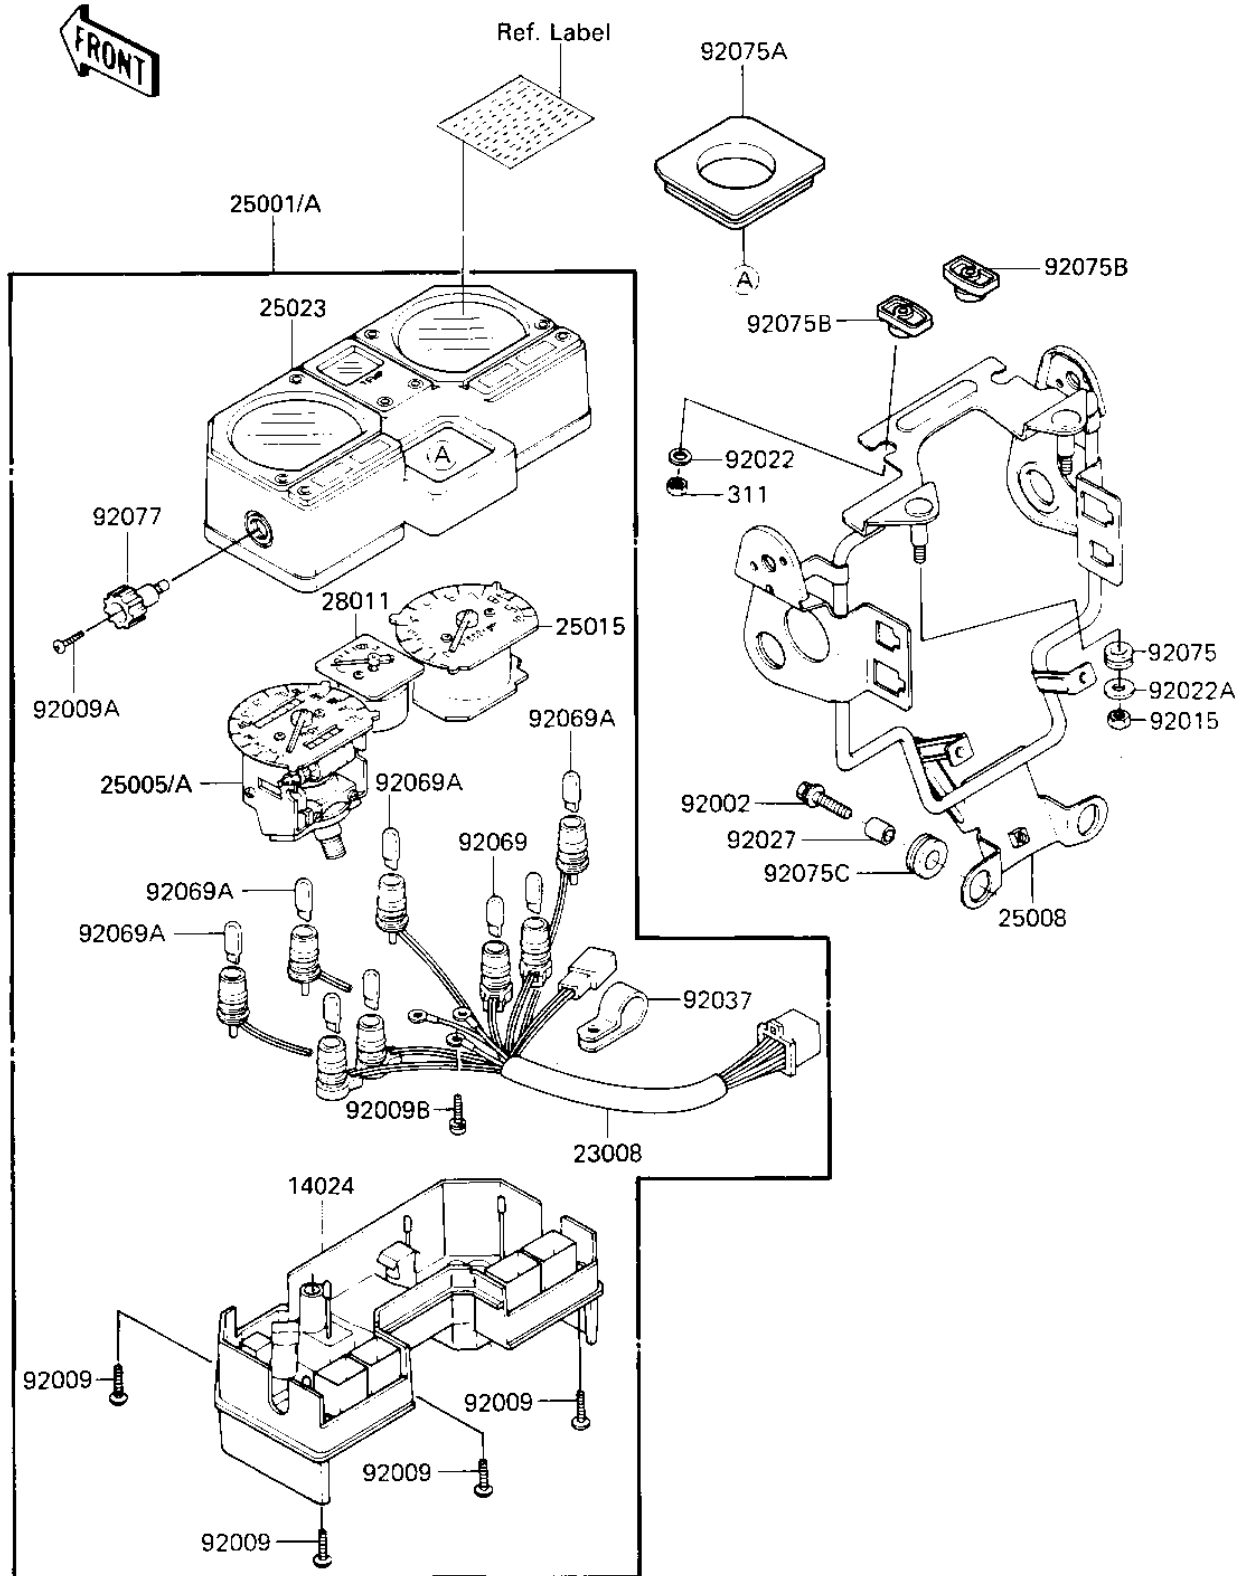

1986 KLR250 PARTS DIAGRAM

METERS

F2530-0248

1986 KLR250 PARTS LIST

METERS

ITEM NAME	PART NUMBER	QUANTITY
COVER,METER CASE,LWR (Ref # 14024)	14025-1818	1
SOCKET-ASSY,METER (Ref # 23008)	23008-1215	1
METER-ASSY (Canada) (Ref # 25001)	25001-1572	1
METER-ASSY,MPH (Ref # 25001A)	25001-1580	1
SPEEDOMETER,KPH (Canada) (Ref # 25005)	25005-1285	1
SPEEDOMETER,MPH (Ref # 25005A)	25005-1290	1
BRACKET-METER (Ref # 25008)	25008-1104	1
TACHOMETER,X1000R/MIN (Ref # 25015)	25015-1226	1
COVER-METER CASE,UPP (Ref # 25023)	25023-1107	1
METER,TEMP (Ref # 28011)	28011-1058	1
BOLT,6X25 (Ref # 92002)	92002-1137	2
SCREW,TAPPING,4X16 (Ref # 92009)	92009-1163	4
SCREW,2X6,BLACK (Ref # 92009A)	92009-1172	1
SCREW,3X22 (Ref # 92009B)	92009-1293	3
NUT,6MM (Ref # 92015)	92015-1391	2
WASHER,5.2X16X16X1.2T (Ref # 92022)	25009-004	2
WASHER 6.5X20X1.6T (Ref # 92022A)	92022-125	2
COLLAR,REAR FENDER (Ref # 92027)	92027-162	2
CLAMP,METER,SOCKET AS (Ref # 92037)	92037-1479	1
BULB,12V3.4W (Ref # 92069)	92069-1007	4
BULB,12V 1.7W (Ref # 92069A)	92069-1059	4
DAMPER RUBB SPEEDMETR (Ref # 92075)	92075-024	2
DAMPER,IGNITION SWITC (Ref # 92075A)	92075-1578	1
DAMPER,METER BRACKET (Ref # 92075B)	92075-1581	2
DAMPER RUBBER,RR FENR (Ref # 92075C)	92075-209	2
KNOB,METER (Ref # 92077)	92077-1054	1
NUT-HEX (Ref # 31)	311C0500	2