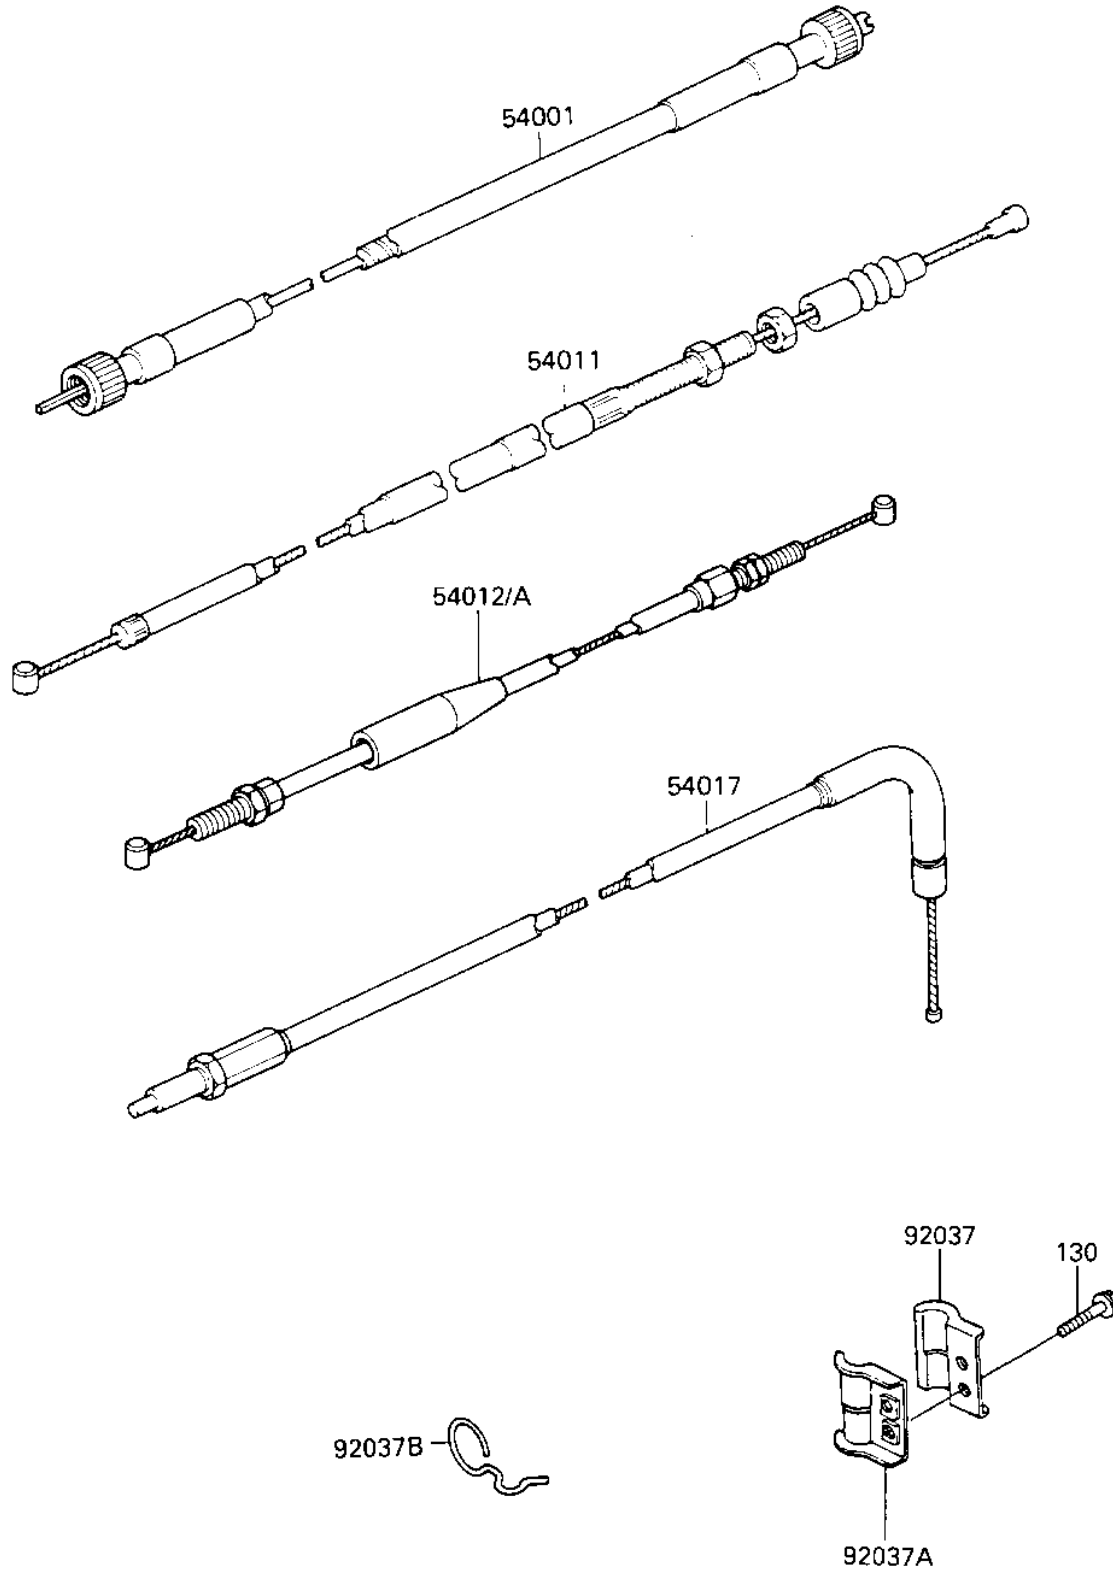

# 1985 KLR250 PARTS DIAGRAM

## CABLES

F2540-0226

# 1985 KLR250 PARTS LIST

## CABLES

ITEM NAME	PART NUMBER	QUANTITY
CABLE-SPEEDOMETER (Ref # 54001)	54001-1112	1
CABLE-CLUTCH (Ref # 54011)	54011-1225	1
CABLE-THROTTLE,OPENIN (Ref # 54012)	54012-1260	1
CABLE-THROTTLE,CLOSIN (Ref # 54012A)	54012-1261	1
CABLE-STARTER (Ref # 54017)	54017-1058	1
CLAMP,BRAKE HOSE,OUTE (Ref # 92037)	92037-1331	1
CLAMP,BRAKE HOSE,INNE (Ref # 92037A)	92037-1332	1
CLAMP (Ref # 92037B)	92037-1521	1
BOLT-FLANGED (Ref # 130)	130J0514	2