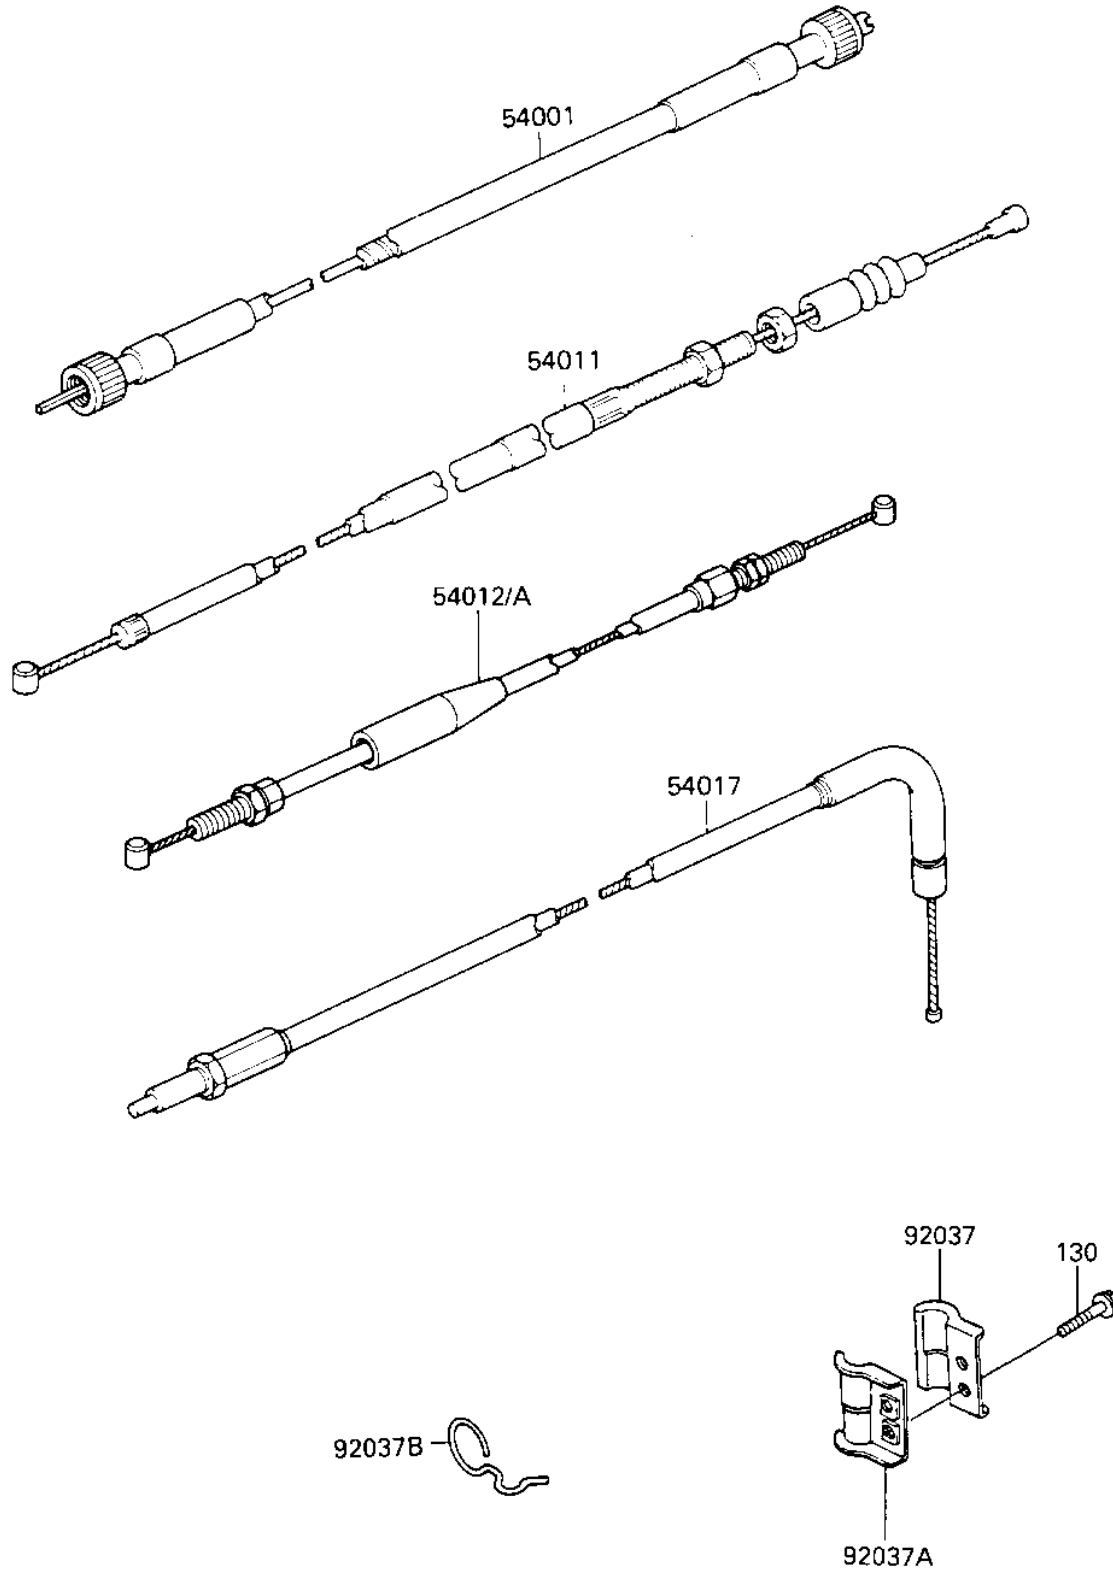

# 1986 KLR250 PARTS DIAGRAM

## CABLES

F2540-0226

# 1986 KLR250 PARTS LIST

## CABLES

ITEM NAME	PART NUMBER	QUANTITY
CABLE-SPEEDOMETER (Ref # 54001)	54001-1112	1
CABLE-CLUTCH (Ref # 54011)	54011-1225	1
CABLE-THROTTLE,OPENIN (Ref # 54012)	54012-1260	1
CABLE-THROTTLE,CLOSIN (Ref # 54012A)	54012-1261	1
CABLE-STARTER (Ref # 54017)	54017-1058	1
CLAMP,BRAKE HOSE,OUTE (Ref # 92037)	92037-1331	1
CLAMP,BRAKE HOSE,INNE (Ref # 92037A)	92037-1332	1
CLAMP (Ref # 92037B)	92037-1521	1
BOLT-FLANGED (Ref # 130)	130J0514	2