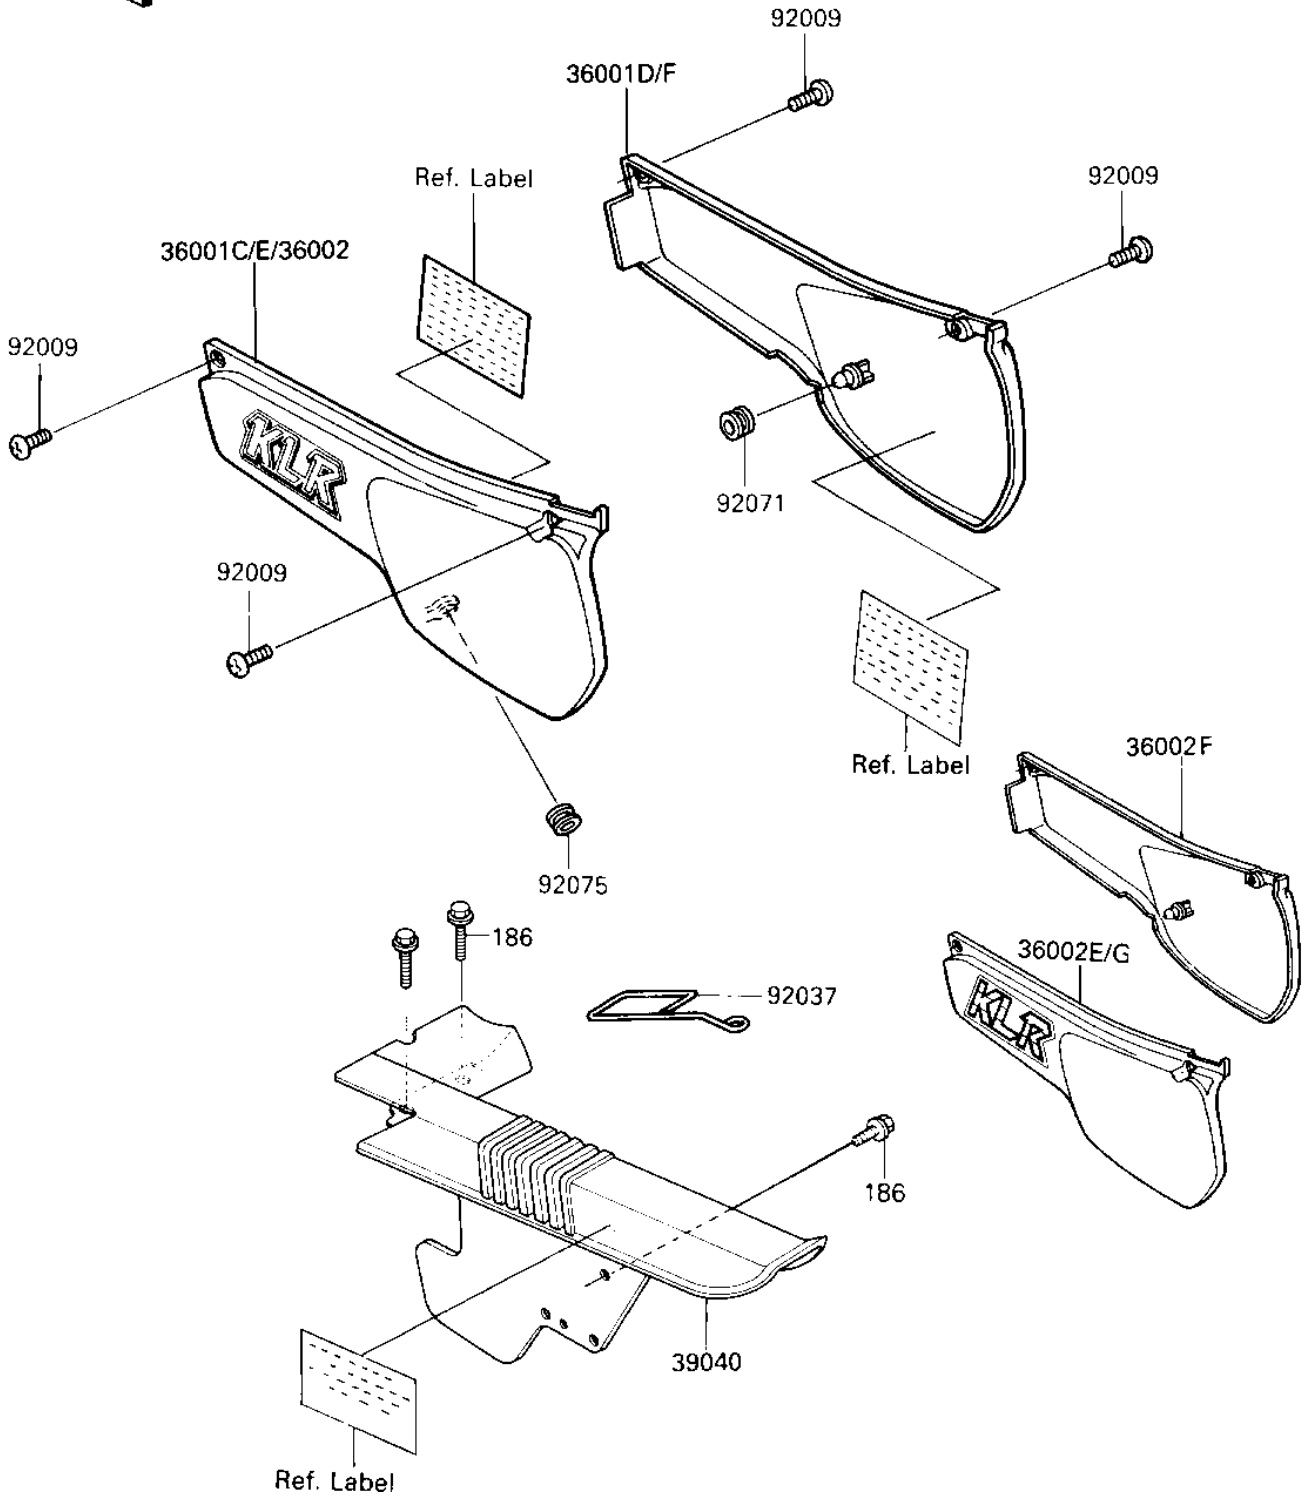

1985 KLR250 PARTS DIAGRAM

SIDE COVERS/CHAIN COVER

F2610-0300

1985 KLR250 PARTS LIST

SIDE COVERS/CHAIN COVER

ITEM NAME	PART NUMBER	QUANTITY
COVER-SIDE,LH,P.WHITE (Ref # 36001C)	36001-5450-AD	1
COVER-SIDE,RH,P.WHITE (Ref # 36001D)	36001-5451-AD	1
COVER-SIDE,LH,L.GREEN/F.W (Can (Ref # 36001E)	36001-5458-AC	1
COVER-SIDE,RH,L.GREEN/F.W (Can (Ref # 36001F)	36001-5459-AC	1
COVER-SIDE,LH,P.WHITE (Ref # 36002)	36002-5047-AD	1
COVER-ASSY-CHAIN CASE (Ref # 39040)	39040-1051	1
SCREW,6X10 (Ref # 92009)	92009-1286	4
CLAMP,HOSE (Ref # 92037)	92037-1620	1
GROMMET (Ref # 92071)	92071-056	1
DAMPER,SIDE COVER (Ref # 92075)	92075-1067	1
BOLT-UPSET-WP (Ref # 186)	186C0618	3