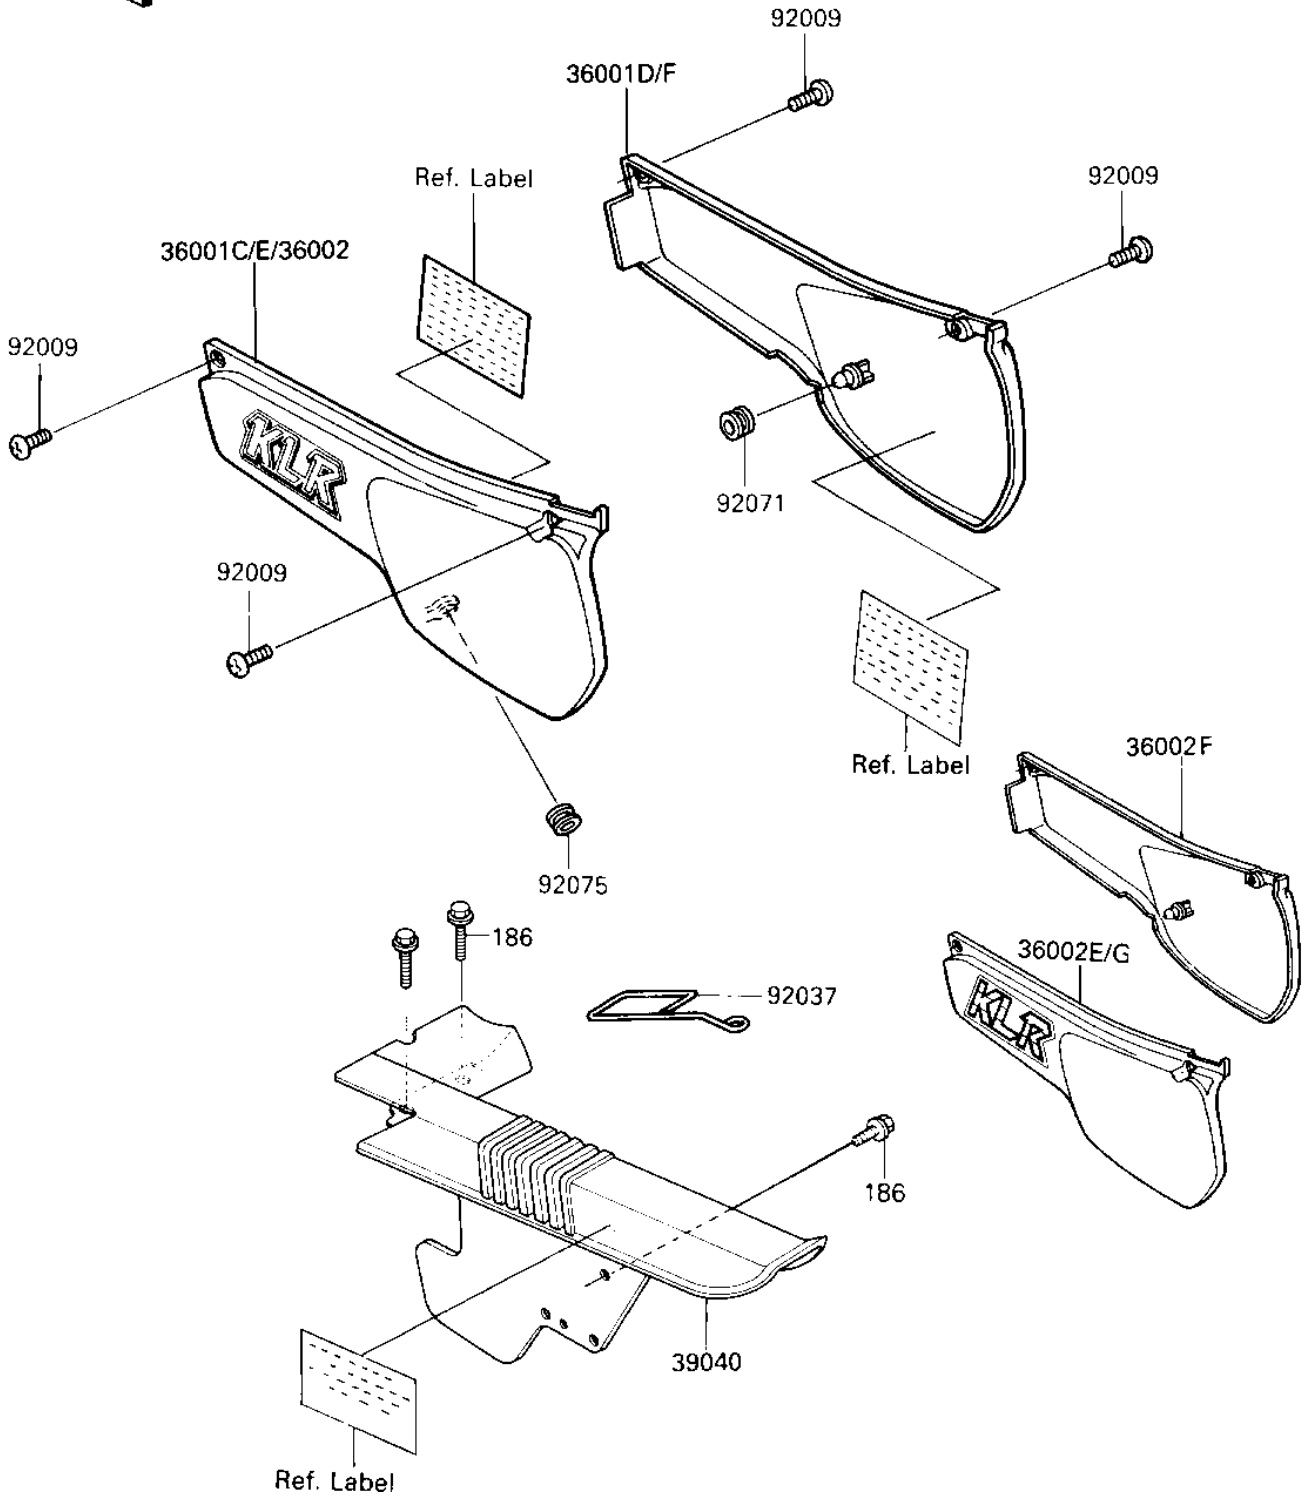

1986 KLR250 PARTS DIAGRAM

SIDE COVERS/CHAIN COVER

F2610-0300

1986 KLR250 PARTS LIST

SIDE COVERS/CHAIN COVER

ITEM NAME	PART NUMBER	QUANTITY
COVER-SIDE,LH,P.WHITE (Ref # 36002E)	36002-5148-AJ	1
COVER-SIDE,RH,P.WHITE (Ref # 36002F)	36002-5149-AJ	1
COVER-SIDE,LH,P.WHITE (Ref # 36002G)	36002-5150-AJ	1
COVER-ASSY-CHAIN CASE (Ref # 39040)	39040-1051	1
SCREW,6X10 (Ref # 92009)	92009-1286	4
CLAMP,HOSE (Ref # 92037)	92037-1620	1
GROMMET (Ref # 92071)	92071-056	1
DAMPER,SIDE COVER (Ref # 92075)	92075-1067	1
BOLT-UPSET-WP (Ref # 186)	186C0618	3