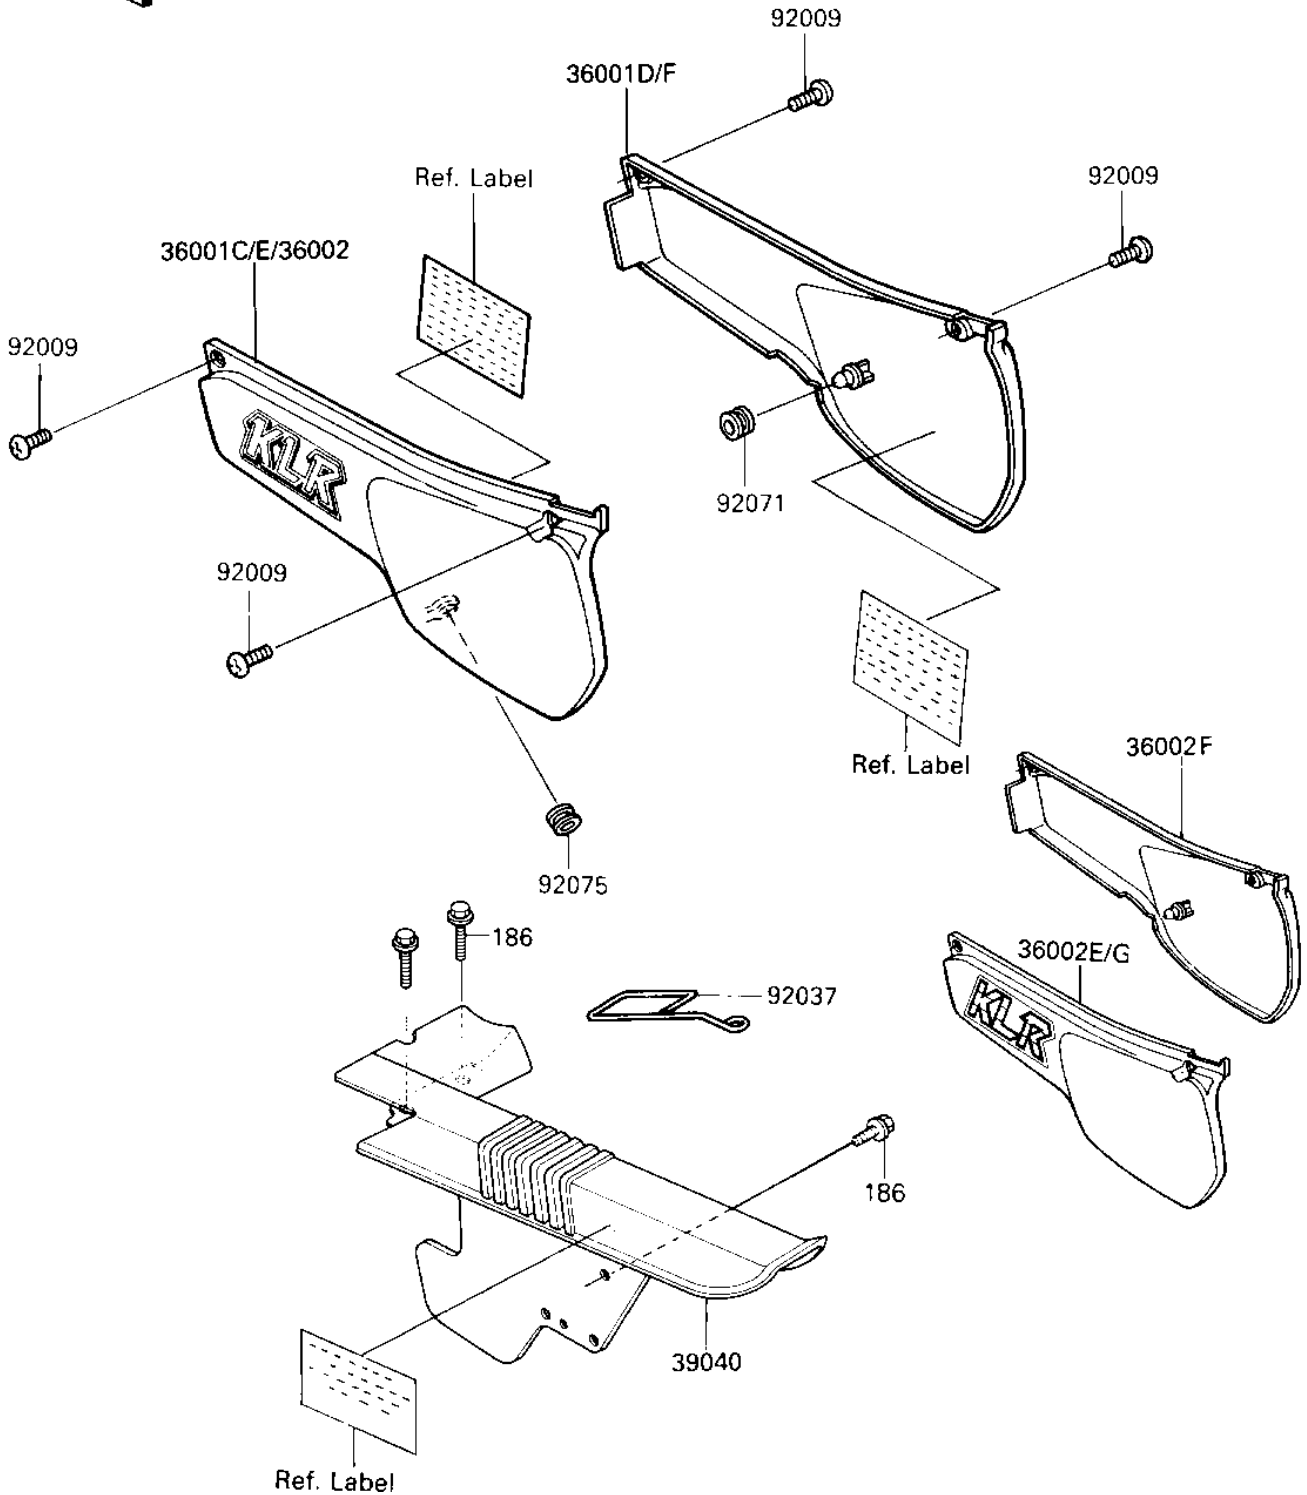

# 1986 KLR250 PARTS DIAGRAM

SIDE COVERS/CHAIN COVER

F2610-0300

# 1986 KLR250 PARTS LIST

## SIDE COVERS/CHAIN COVER

ITEM NAME	PART NUMBER	QUANTITY
COVER-SIDE,LH,P.WHITE (Ref # 36002E)	36002-5148-AJ	1
COVER-SIDE,RH,P.WHITE (Ref # 36002F)	36002-5149-AJ	1
COVER-SIDE,LH,P.WHITE (Ref # 36002G)	36002-5150-AJ	1
COVER-ASSY-CHAIN CASE (Ref # 39040)	39040-1051	1
SCREW,6X10 (Ref # 92009)	92009-1286	4
CLAMP,HOSE (Ref # 92037)	92037-1620	1
GROMMET (Ref # 92071)	92071-056	1
DAMPER,SIDE COVER (Ref # 92075)	92075-1067	1
BOLT-UPSET-WP (Ref # 186)	186C0618	3