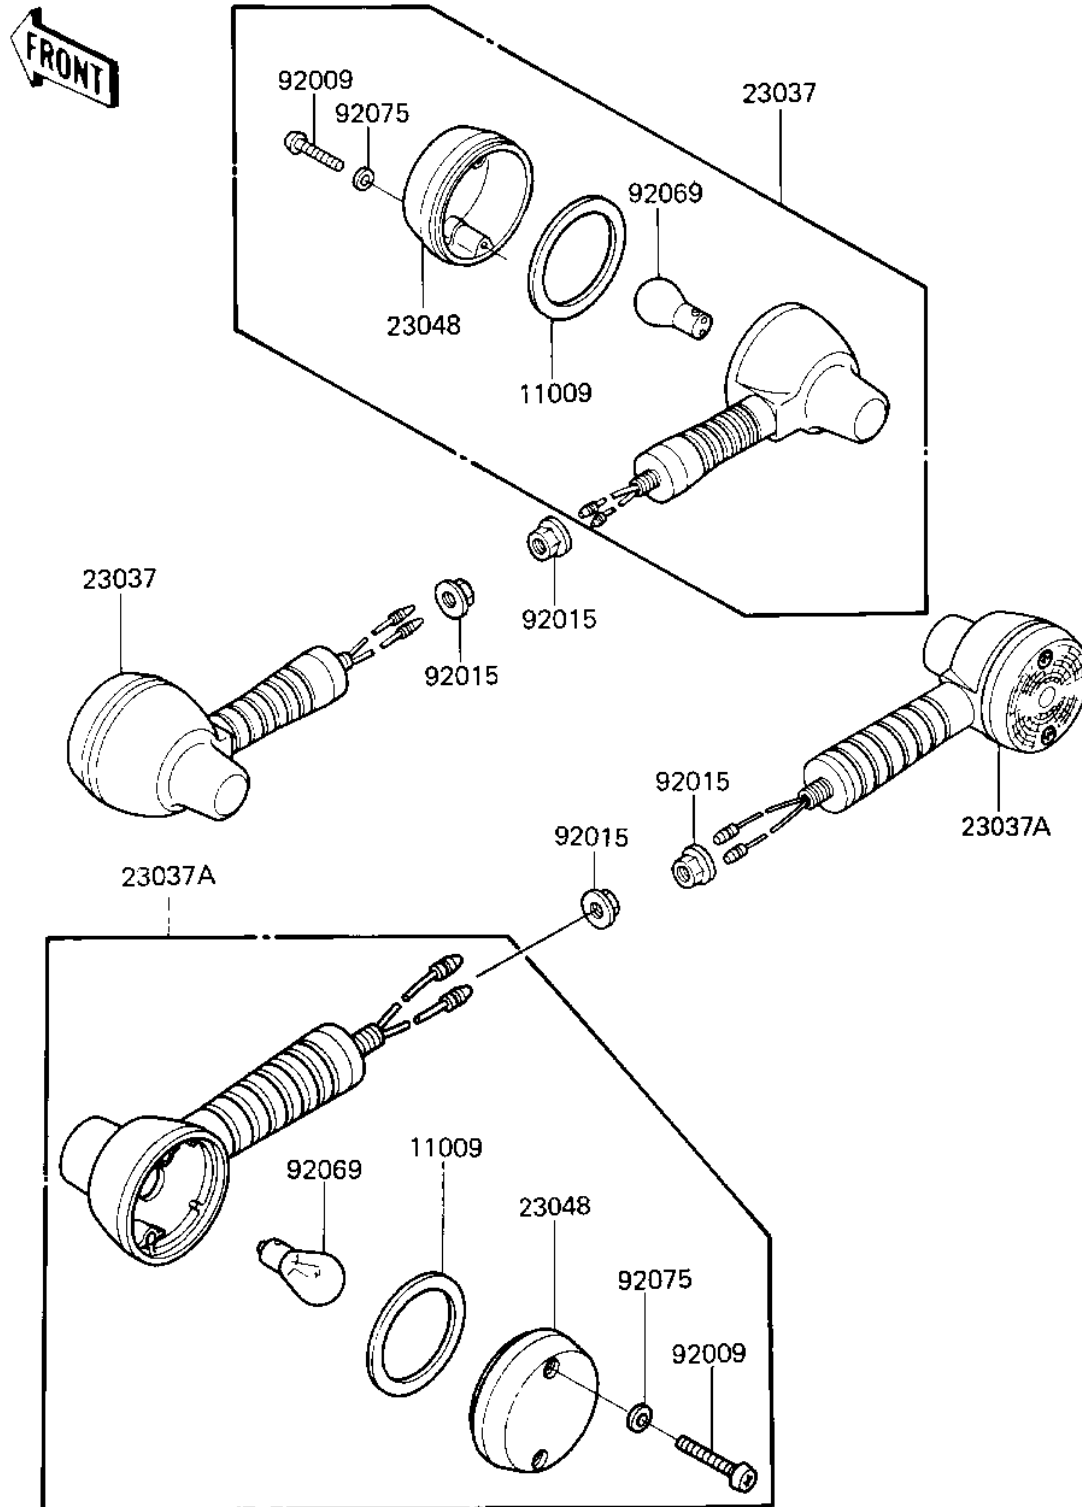

1985 KLR250 PARTS DIAGRAM

TURN SIGNALS

F2730-0148

1985 KLR250 PARTS LIST

TURN SIGNALS

ITEM NAME	PART NUMBER	QUANTITY
GASKET,SGNL LAMP LENS (Ref # 11009)	11009-1128	4
LAMP-ASSY-SIGNAL,FR (Ref # 23037)	23037-1201	2
LAMP-ASSY-SIGNAL (Ref # 23037A)	23037-1213	2
LENS-SIGNAL LAMP (Ref # 23048)	23048-1076	4
SCREW,TAPPING (Ref # 92009)	92009-1056	8
NUT,FLANGED,10MM (Ref # 92015)	92015-1428	4
BULB 12V 32CP (Ref # 92069)	92069-055	4
WASHER-PLAIN,4MM (Ref # 92075)	23058-002	8