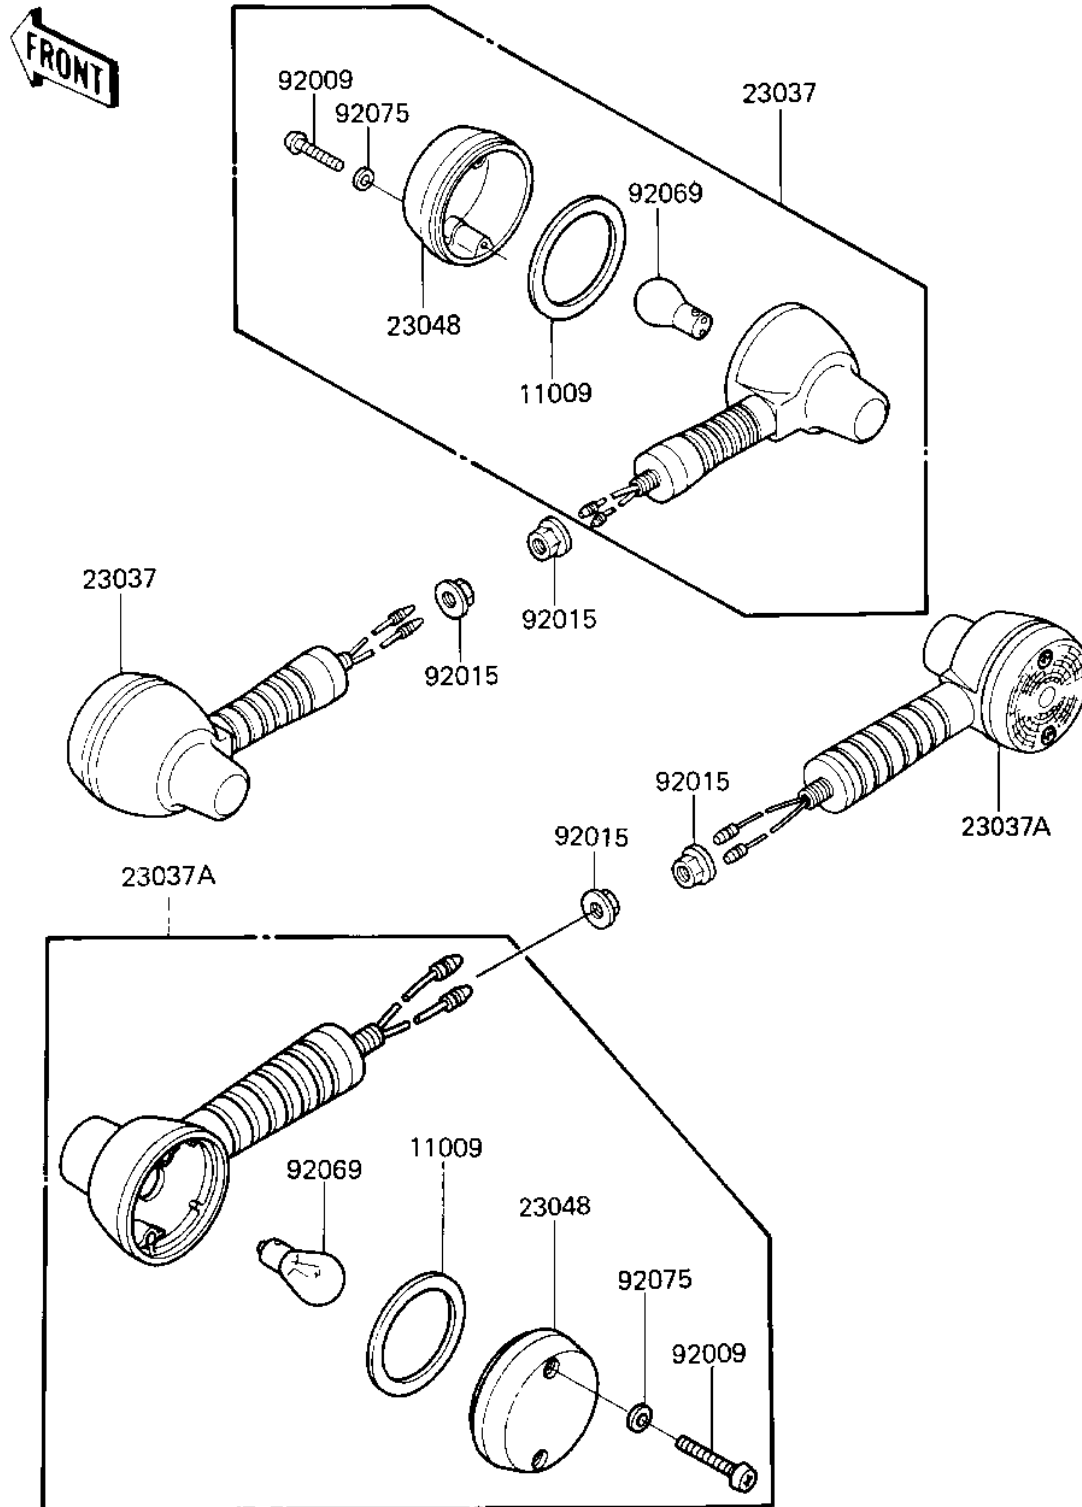

1986 KLR250 PARTS DIAGRAM

TURN SIGNALS

F2730-0148

1986 KLR250 PARTS LIST

TURN SIGNALS

ITEM NAME	PART NUMBER	QUANTITY
GASKET,SGNL LAMP LENS (Ref # 11009)	11009-1128	4
LAMP-ASSY-SIGNAL,FR (Ref # 23037)	23037-1201	2
LAMP-ASSY-SIGNAL (Ref # 23037A)	23037-1213	2
LENS-SIGNAL LAMP (Ref # 23048)	23048-1076	4
SCREW,TAPPING (Ref # 92009)	92009-1056	8
NUT,FLANGED,10MM (Ref # 92015)	92015-1428	4
BULB 12V 32CP (Ref # 92069)	92069-055	4
WASHER-PLAIN,4MM (Ref # 92075)	23058-002	8