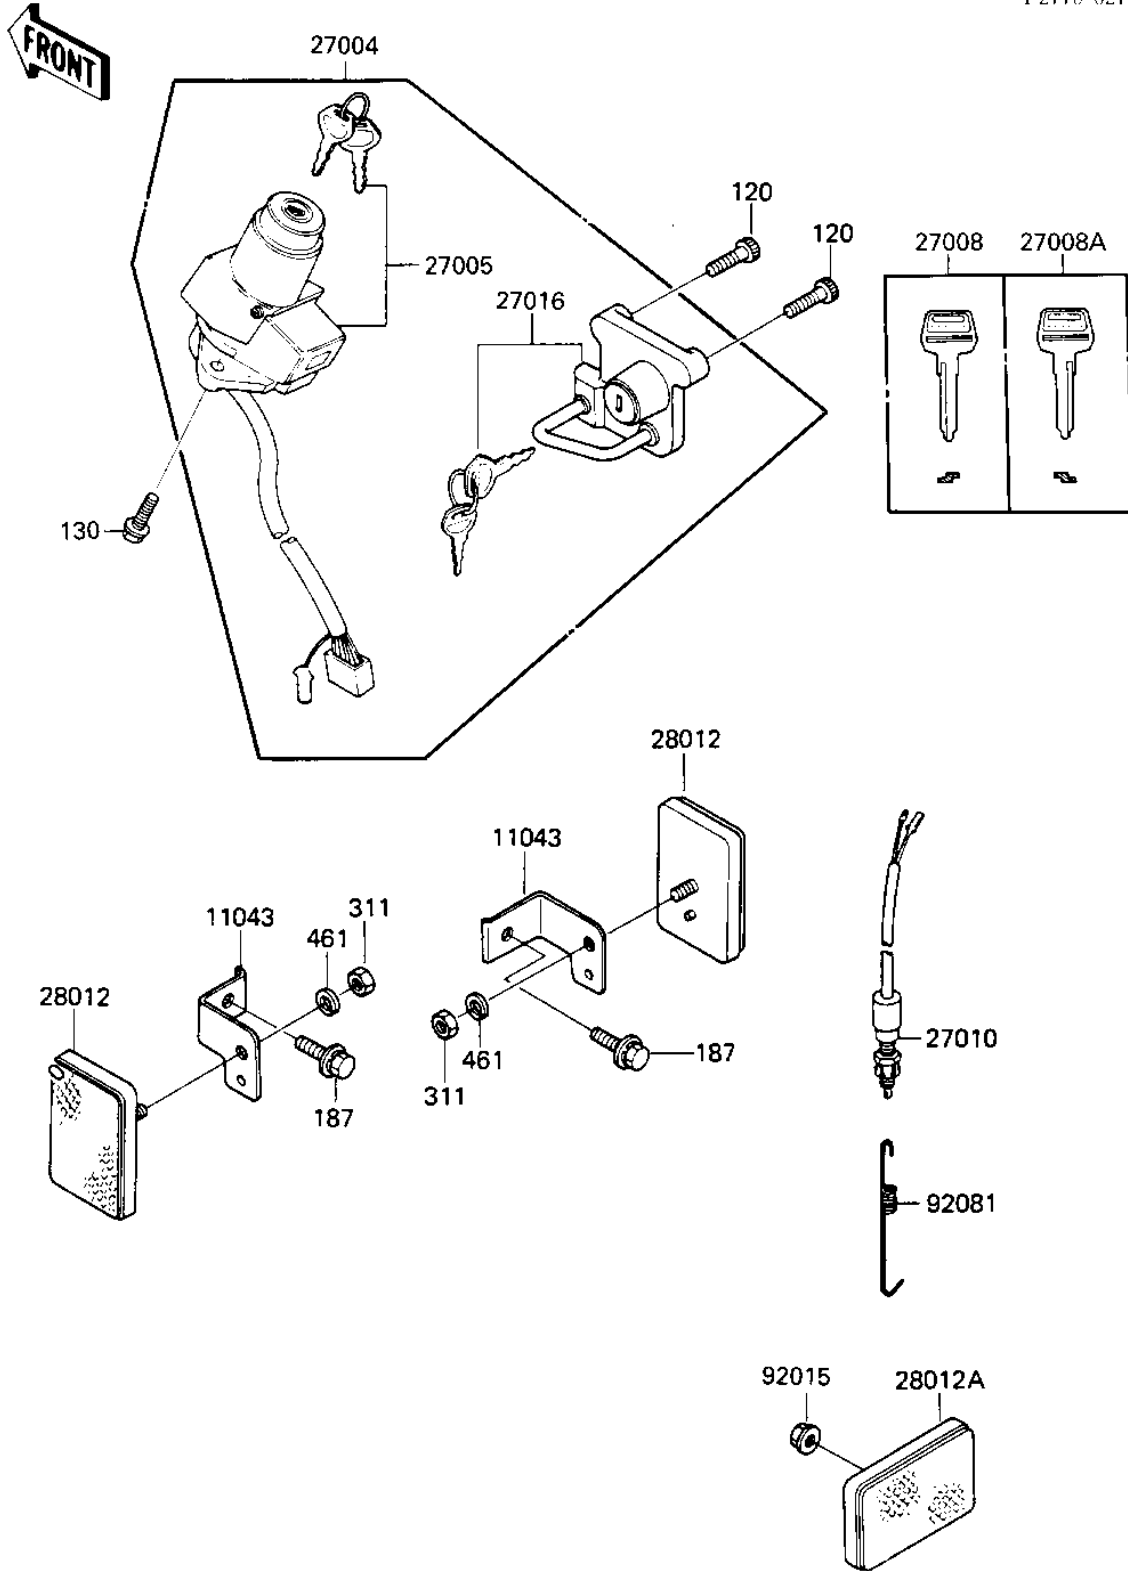

# 1986 KLR250 PARTS DIAGRAM

IGNITION SWITCH/LOCKS/REFLECTORS

F2770-0276

# 1986 KLR250 PARTS LIST

## IGNITION SWITCH/LOCKS/REFLECTORS

ITEM NAME	PART NUMBER	QUANTITY
BRACKET,REFLECTOR,FR (Ref # 11043)	11043-1362	2
SWITCH-ASSY (Ref # 27004)	27004-5218	1
SWITCH-ASSY-IGNITION (Ref # 27005)	27005-1103	1
KEY,BLANK (Ref # 27008)	27008-1034	1
KEY,BLANK (Ref # 27008A)	27008-1035	1
SWITCH,BRAKE LAMP (Ref # 27010)	27010-1019	1
LOCK-ASSY,HELMET (Ref # 27016)	27016-5075	1
REFLECTOR,REFLEX(FRON (Ref # 28012)	28012-1003	2
REFLECTOR-REFLEX,RR (Ref # 28012A)	28012-1054	3
NUT,FLANGED,5MM (Ref # 92015)	92015-1259	3
SPRING,BRAKE LAMP SWI (Ref # 92081)	92081-1704	1
BOLT-SOCKET (Ref # 120)	120S0612	1
BOLT-FLANGED,6X14 (Ref # 130)	130D0614	2
BOLT-UPSET-WSP (Ref # 187)	187C0614	2
NUT,5MM (Ref # 311)	311B0500	2
WASHER SPRING 5MM (Ref # 461)	461F0500	2