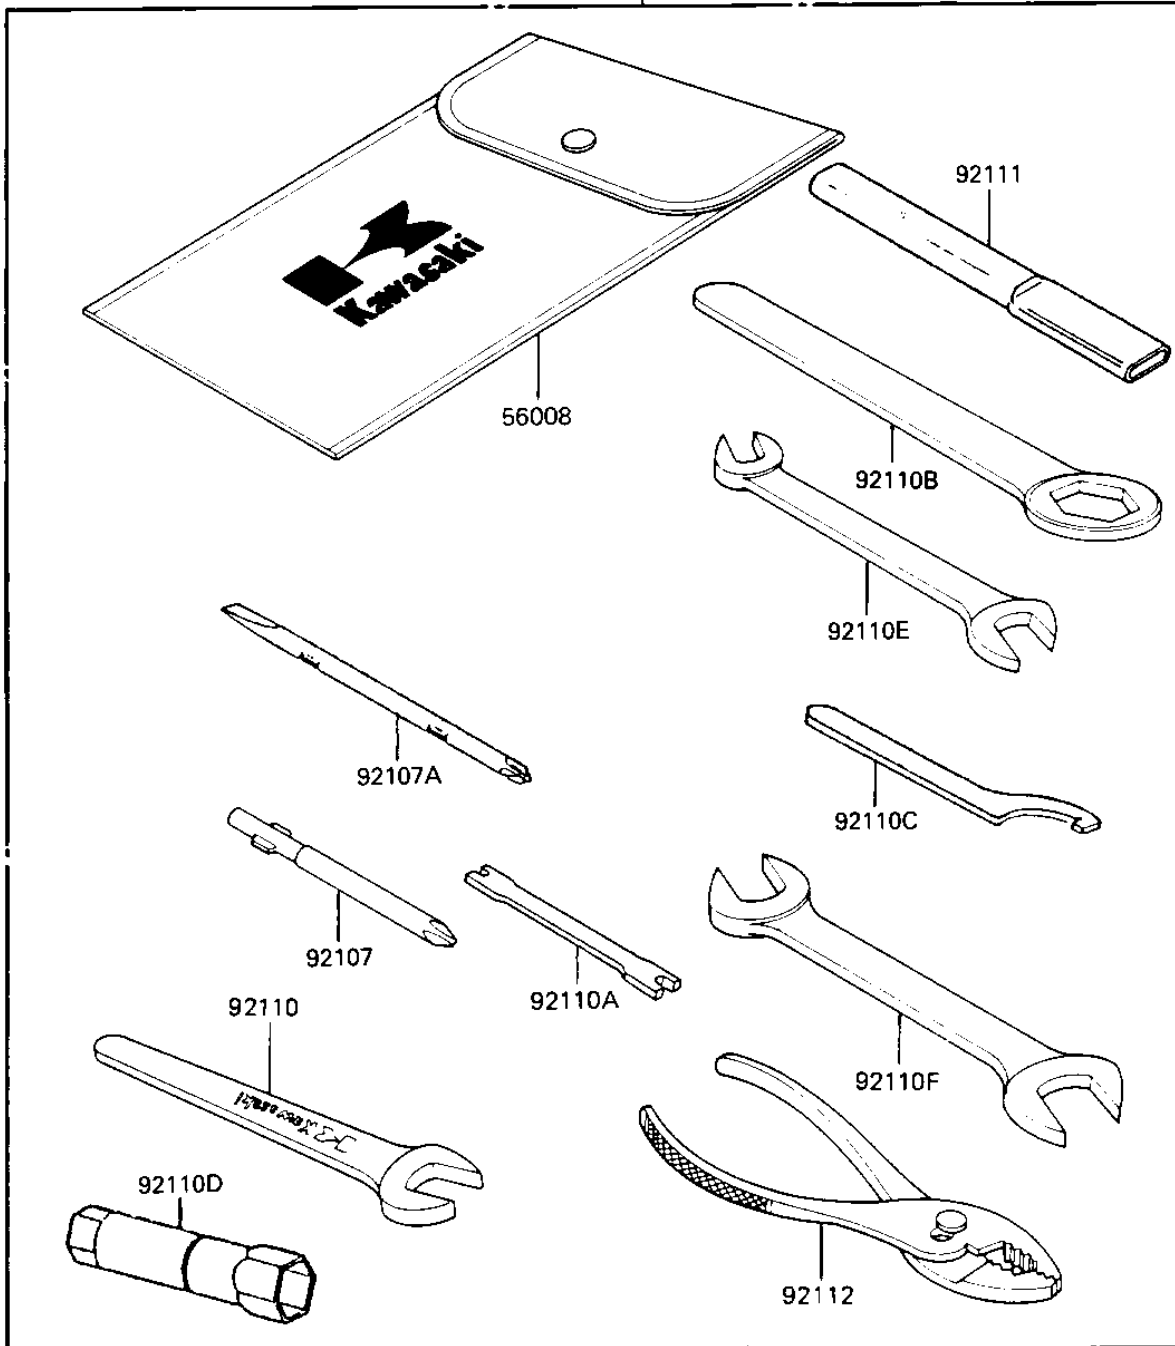

1985 KLR250 PARTS DIAGRAM

OWNER TOOLS

56007

F2810-0182

1985 KLR250 PARTS LIST

OWNER TOOLS

ITEM NAME	PART NUMBER	QUANTITY
TOOLKIT (Ref # 56007)	56007-1294	1
BAG,TOOLKIT (Ref # 56008)	56008-1019	1
LIQUID GASKET (Ref # 92104)	92104-002	1
SCREW DRIVER #3 PHILIP (Ref # 92107)	92107-005	1
92107-1052 (Canada) (Ref # 92107A)	92107-1051	1
WRENCH,OPEN END,19M/M (Ref # 92110)	92110-1004	1
WRENCH SPOKE (Ref # 92110A)	92110-1016	1
TOOL-WRENCH,BOX END,2 (Ref # 92110B)	92110-1150	1
TOOL-WRENCH,HOOK (Ref # 92110C)	92110-1107	2
TOOL-WRENCH (Ref # 92110D)	92110-1111	1
TOOL-WRENCH,OPEN END, (Ref # 92110E)	92110-1152	1
TOOL-WRENCH,OPEN END, (Ref # 92110F)	92110-1153	1
TOOL BAR BOX END WRENCH (Ref # 92111)	92111-004	1
PLIERS,160MM (Ref # 92112)	92112-003	1