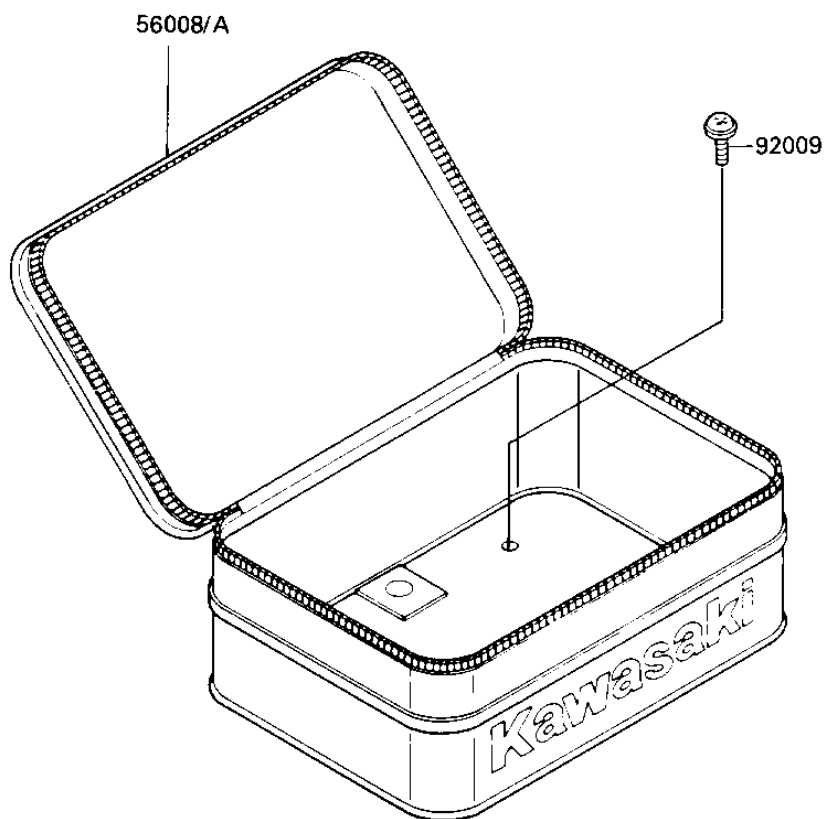

# 1985 KLR250 PARTS DIAGRAM

TOOL CASE

F2910-0012

# 1985 KLR250 PARTS LIST

## TOOL CASE

ITEM NAME	PART NUMBER	QUANTITY
BAG,TOOL (Ref # 56008)	56008-1052	1
SCREW (Ref # 92009)	92009-1664	4